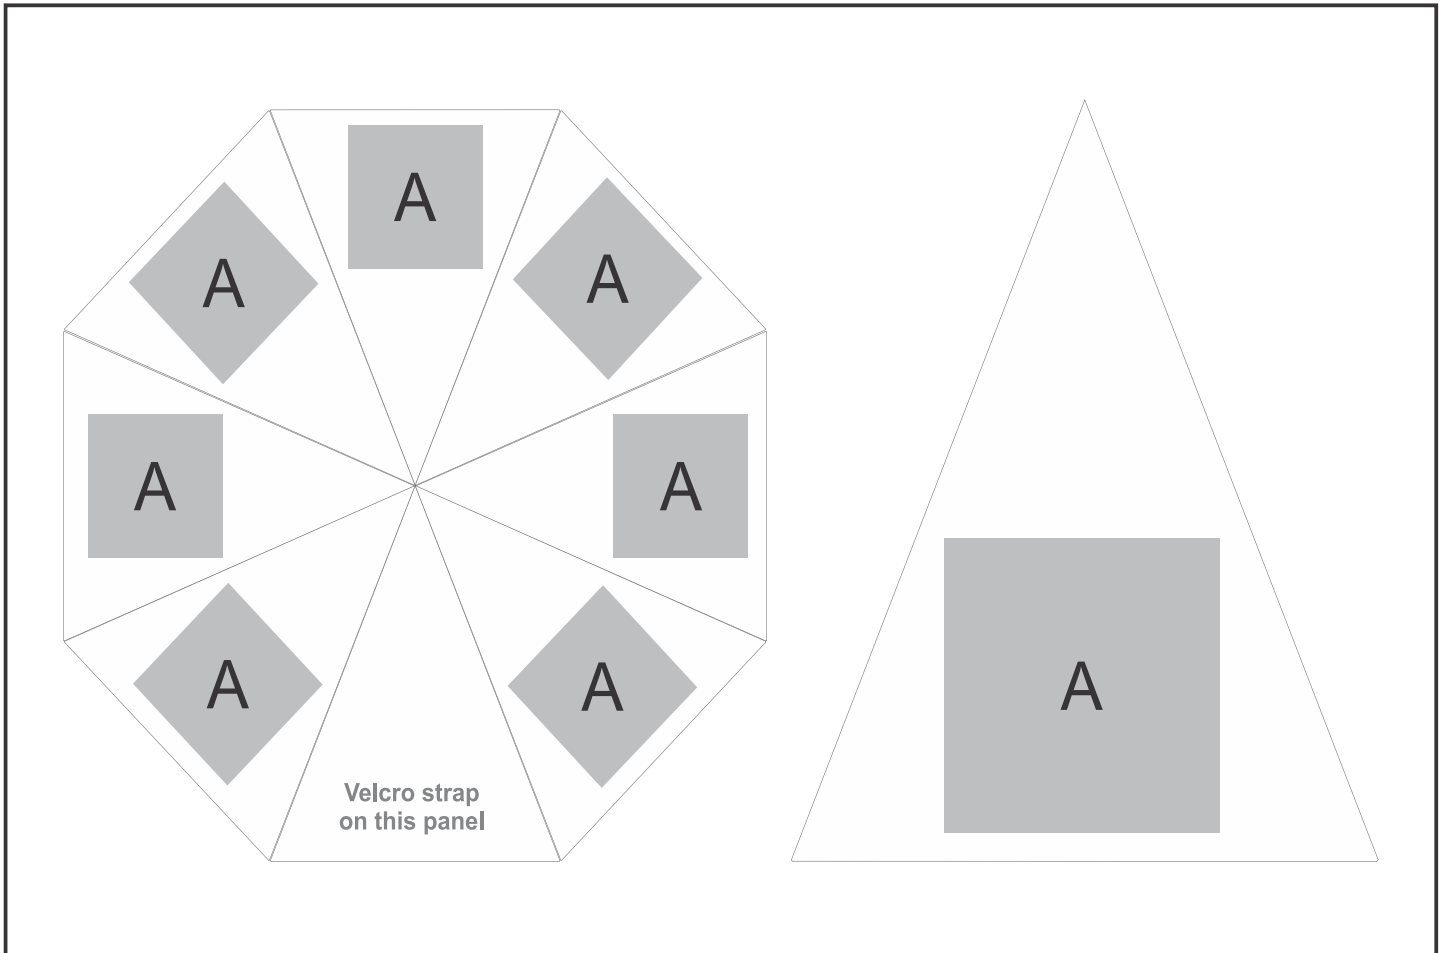

UMB-7521

Cloudburst Auto-Open Umbrella

Need to know:

Includes 1-Colour, 1-Position Screen Print (setup fee applies)

- Branding can be done on 7 panels
- Sublimation on white ONLY
- NO Solid Blocks for Screen

Branding Options:

| Position | Branding Method (Branding Code) | No. of Colours | Dimension |
|----------|--|----------------|-------------------------|
| A | Screen Print (SC) | 1 Colour | 200mm wide x 200mm high |
| A | Sublimation (SUB-C) | Full Colour | 200mm wide x 200mm high |
| A | Digital Direct Transfer on Umbrellas (DDT-1-UMB) | Full Colour | 200mm wide x 200mm high |