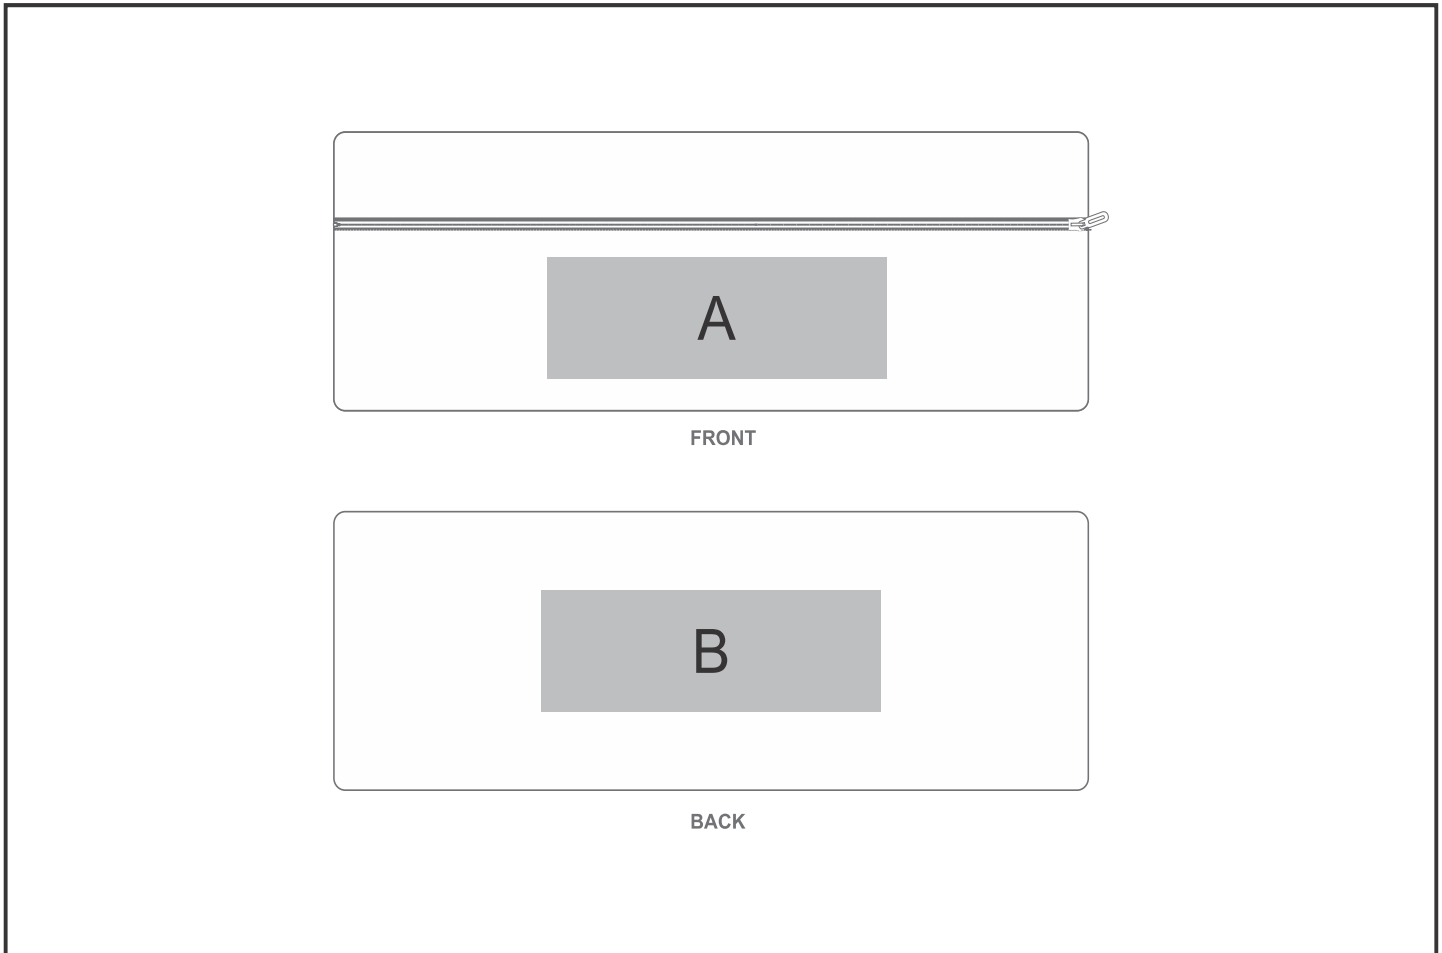

# ST-AL-125-B

Altitude Campus Pencil Case

Also available in  
  
Check Logo24  
guide and t's & c's

## Need to know:

Includes 1-Colour, 1-Position Screen Print (setup fees apply)

- Texture of Item will affect the quality of Screen Print.
- Due to inconsistency of the product , print might be skew or look off centre.

## Branding Options:

Position	Branding Method (Branding Code)	No. of Colours	Dimension
A	Screen Print (SA)	1 Colour	200mm wide x 45mm high
A	Digital Direct Transfer (DDT-D)	Full Colour	105mm wide x 50mm high
A	Digital Direct Transfer (DDT-A)	Full Colour	150mm wide x 50mm high
B	Screen Print (SA)	1 Colour	200mm wide x 45mm high
B	Digital Direct Transfer (DDT-D)	Full Colour	105mm wide x 50mm high
B	Digital Direct Transfer (DDT-A)	Full Colour	150mm wide x 50mm high