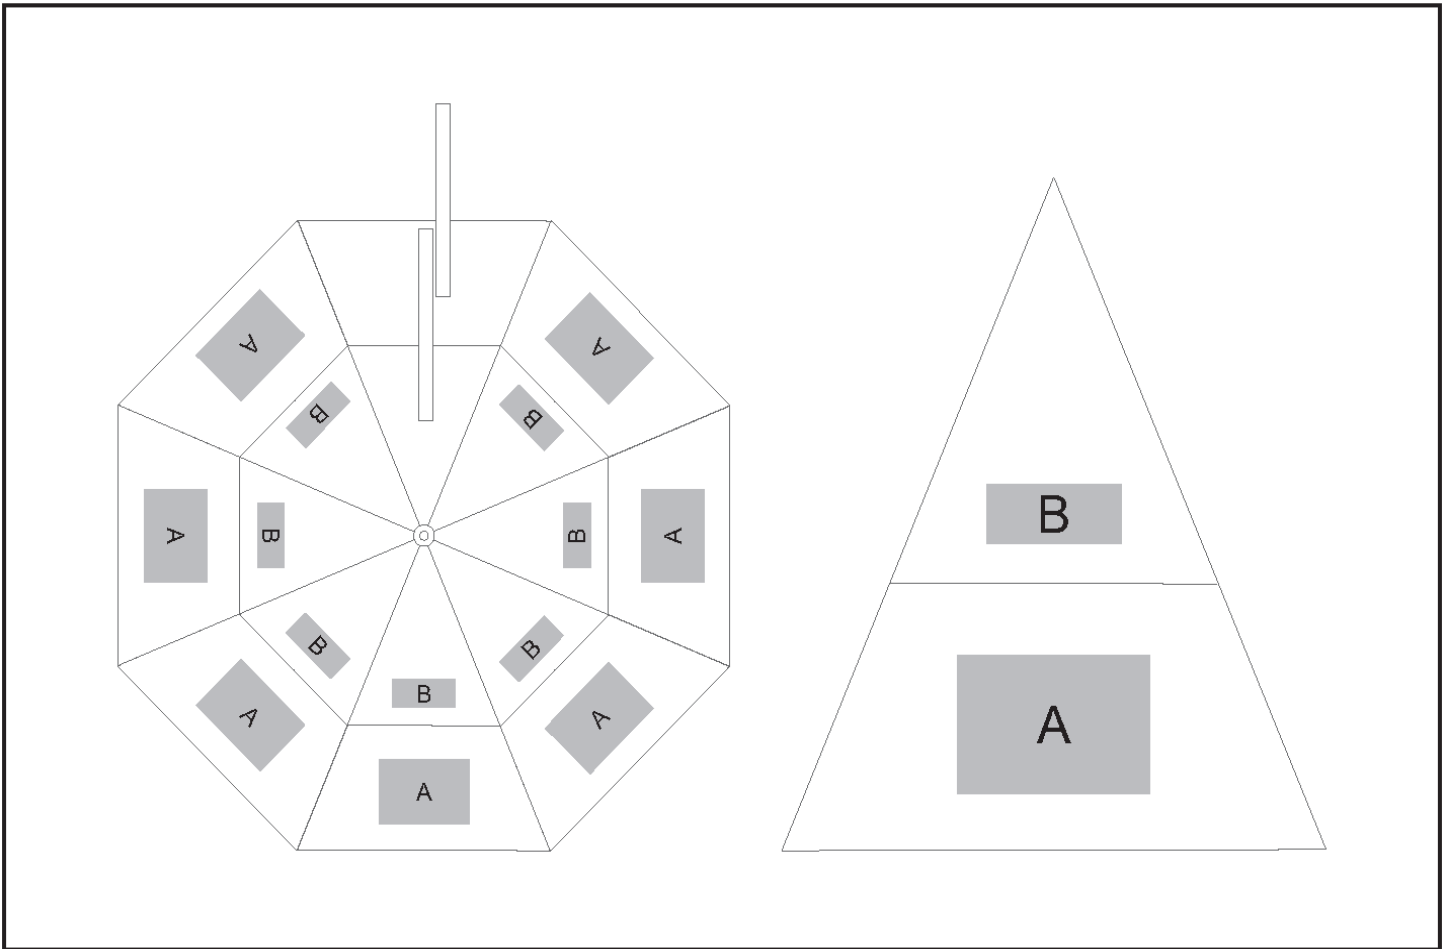

SLAZ-2212

Slazenger Crandon Auto-Open Umbrella

Need to know:

Branding Options:

Position	Branding Method (Branding Code)	No. of Colours	Dimension
A	Screen Print (SC)	1 Colour	200mm wide x 140mm high
A	Digital Direct Transfer on Umbrellas (DDT-1-UMB)	Full Colour	200mm wide x 140mm high
B	Digital Direct Transfer on Umbrellas (DDT-1-UMB)	Full Colour	140mm wide x 60mm high