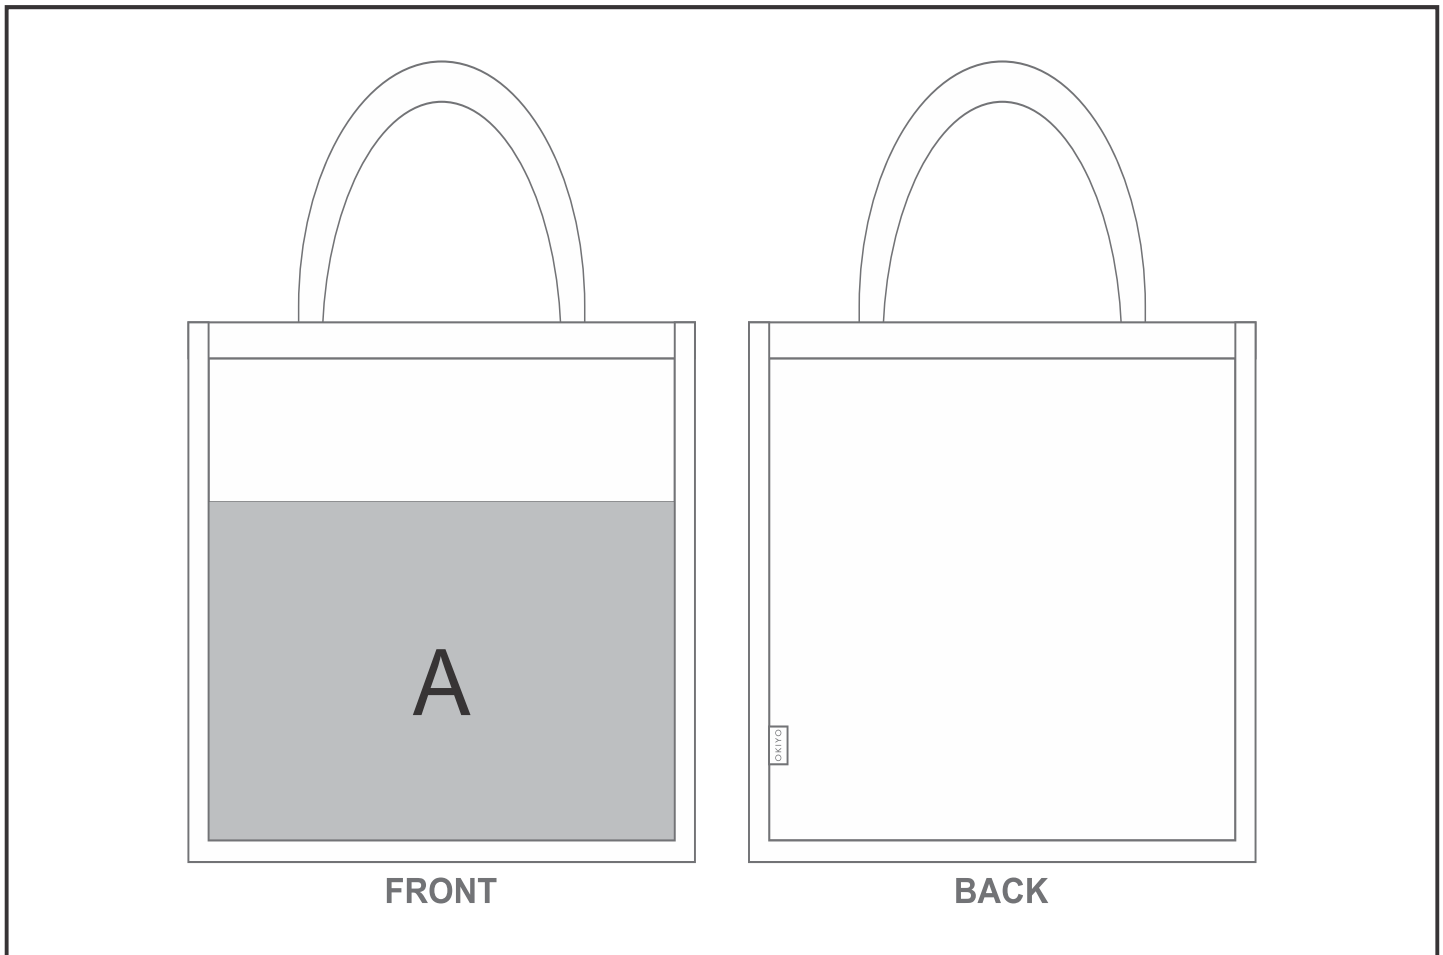

SB-OK-172-G

Sample Okiyo Nuri Sublimated Pocket Jute Tote

Need to know:

- Includes 1-Position Sublimation (setup fees apply)
- Please Note: We cannot guarantee 100% logo Alignment on all Brandable Panels.

Branding Options:

Position	Branding Method (Branding Code)	No. of Colours	Dimension
A	Custom Sublimation A (CPSUB-A)	Full Colour	335mm wide x 240mm high