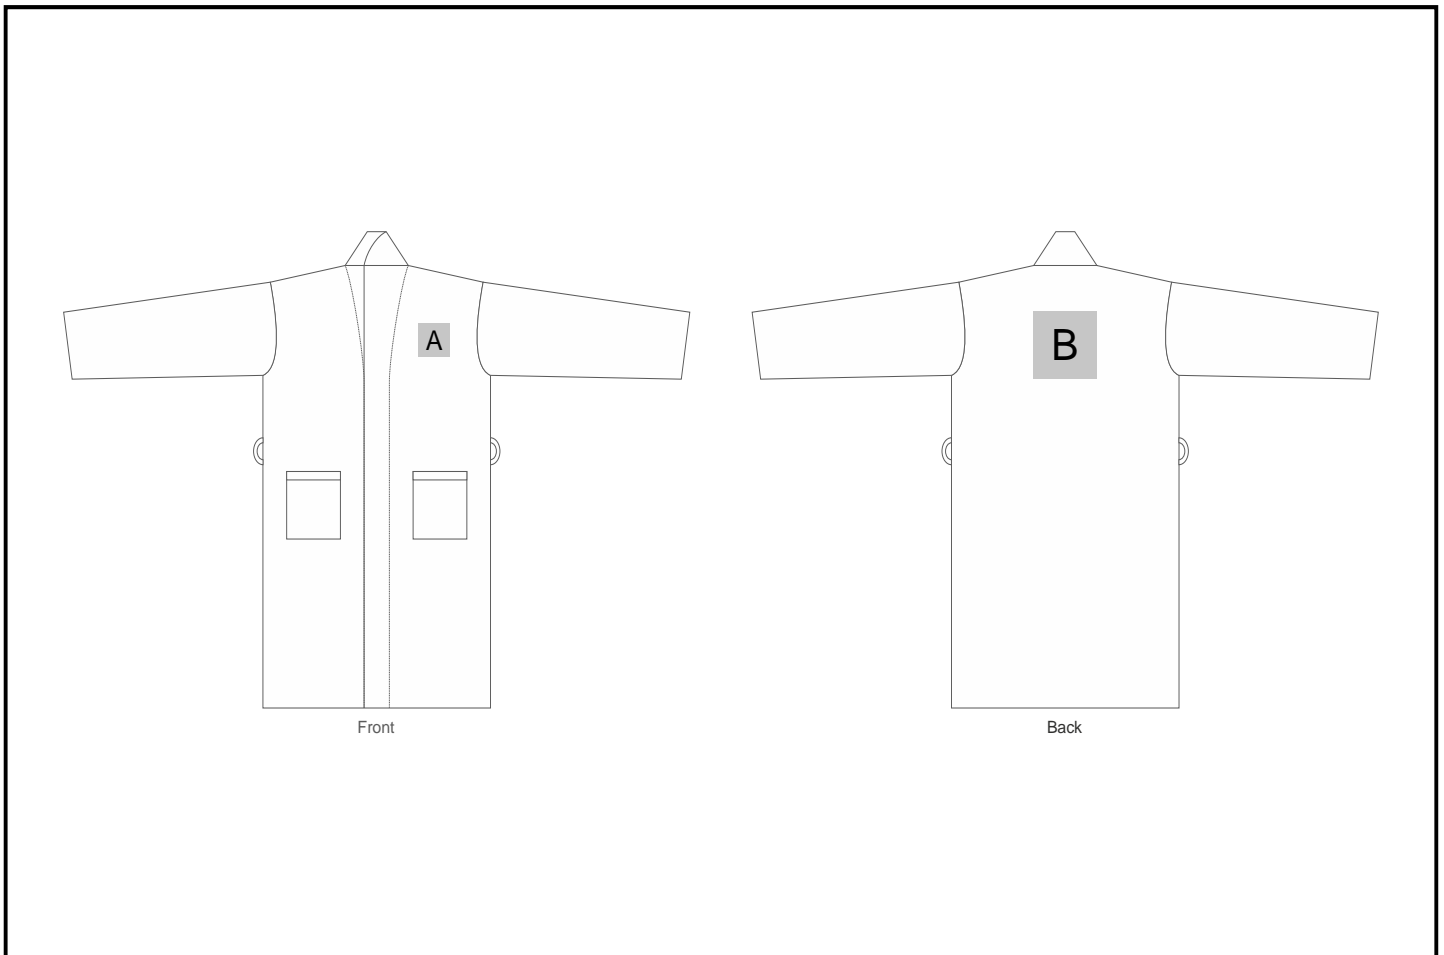

# PC-SD-188-B

Serendipio Langham Mens Coral Fleece Bathrobe

## Branding Options:

Position	Branding Method (Branding Code)	No. of Colours	Dimension
A	Embroidery (EM-CLOTHING)	N/A	100mm wide x 100mm high
B	Embroidery (EM-CLOTHING)	N/A	200mm wide x 200mm high