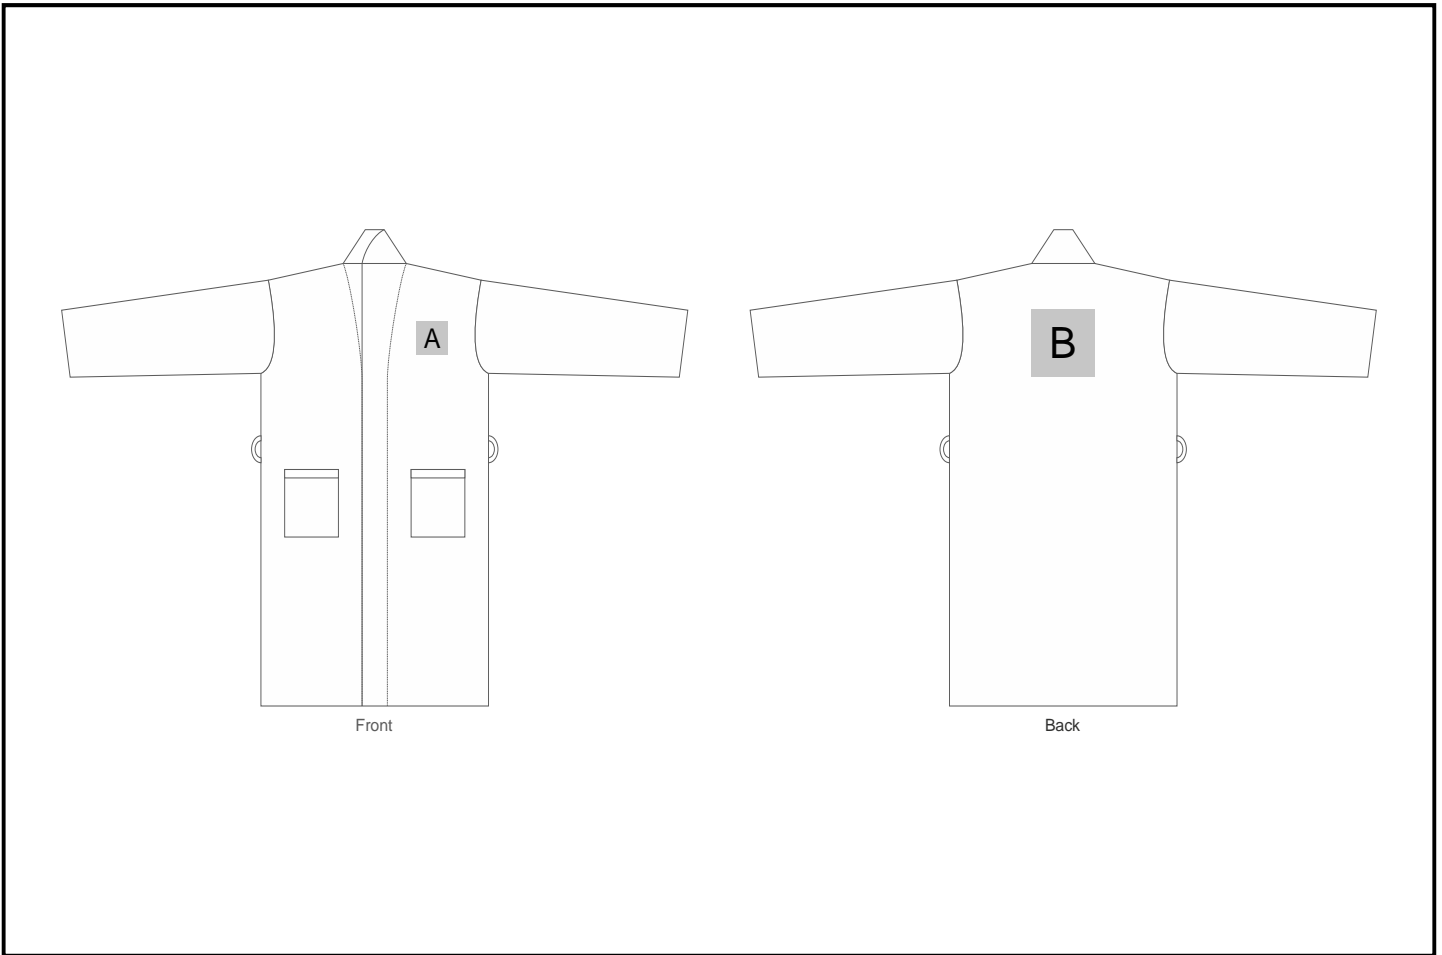

PC-SD-187-B

Serendipio Langham Ladies Coral Fleece Bathrobe

Need to know:

Branding Options:

Position	Branding Method (Branding Code)	No. of Colours	Dimension
A	Embroidery (EM-CLOTHING)	N/A	100mm wide x 100mm high
B	Embroidery (EM-CLOTHING)	N/A	200mm wide x 200mm high