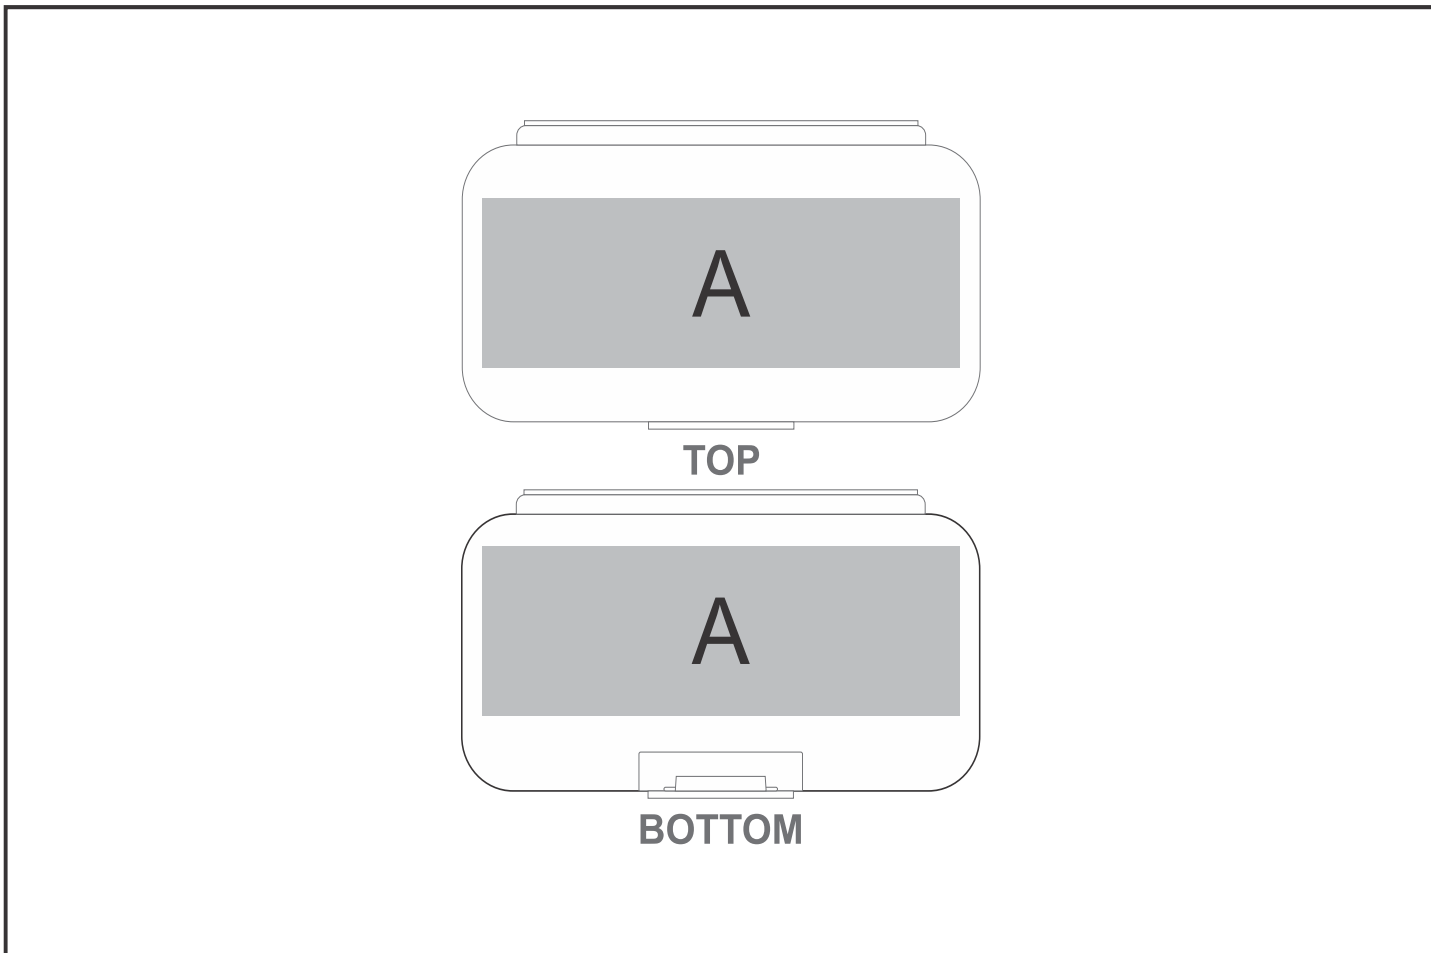

PC-AL-163-B

Altitude Grid Travel Pill Box

Also available in

Check Logo24
guide and t's & c's

Need to know:

- Includes 1-Colour, 1-Position Pad Print (setup fees apply)

Branding Options:

Position	Branding Method (Branding Code)	No. of Colours	Dimension
A	Direct to Print (DP-A)	Full Colour	105mm wide x 35mm high
A	Pad Printing (PA)	4 Colours	60mm wide x 30mm high