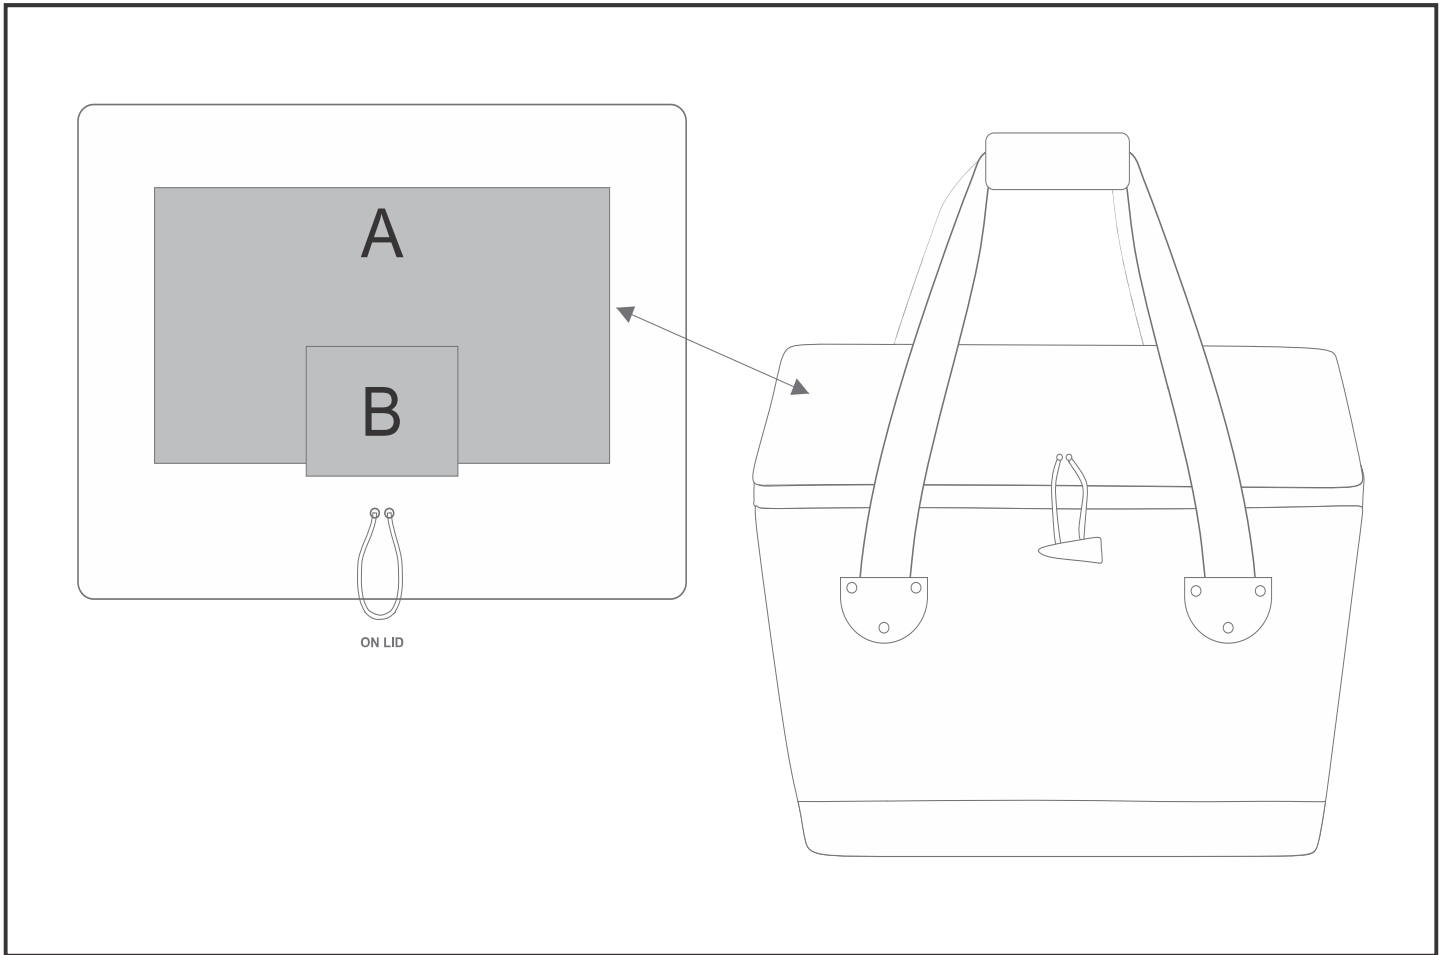

OL-SD-65-B

Serendipio Willow 4-Person Picnic Basket

Need to know:

- Includes 1-Position Laser Engraving on POS B (setup fees apply)
- Due to tonal variations in the wood the laser engraving will vary from one item to the next and will likely vary in the same item.
- **Laser Colour:** Tonal

Branding Options:

Position	Branding Method (Branding Code)	No. of Colours	Dimension
A	Laser Engraving (LC)	N/A	300mm wide x 170mm high
B	Laser Engraving (LC)	N/A	100mm wide x 80mm high