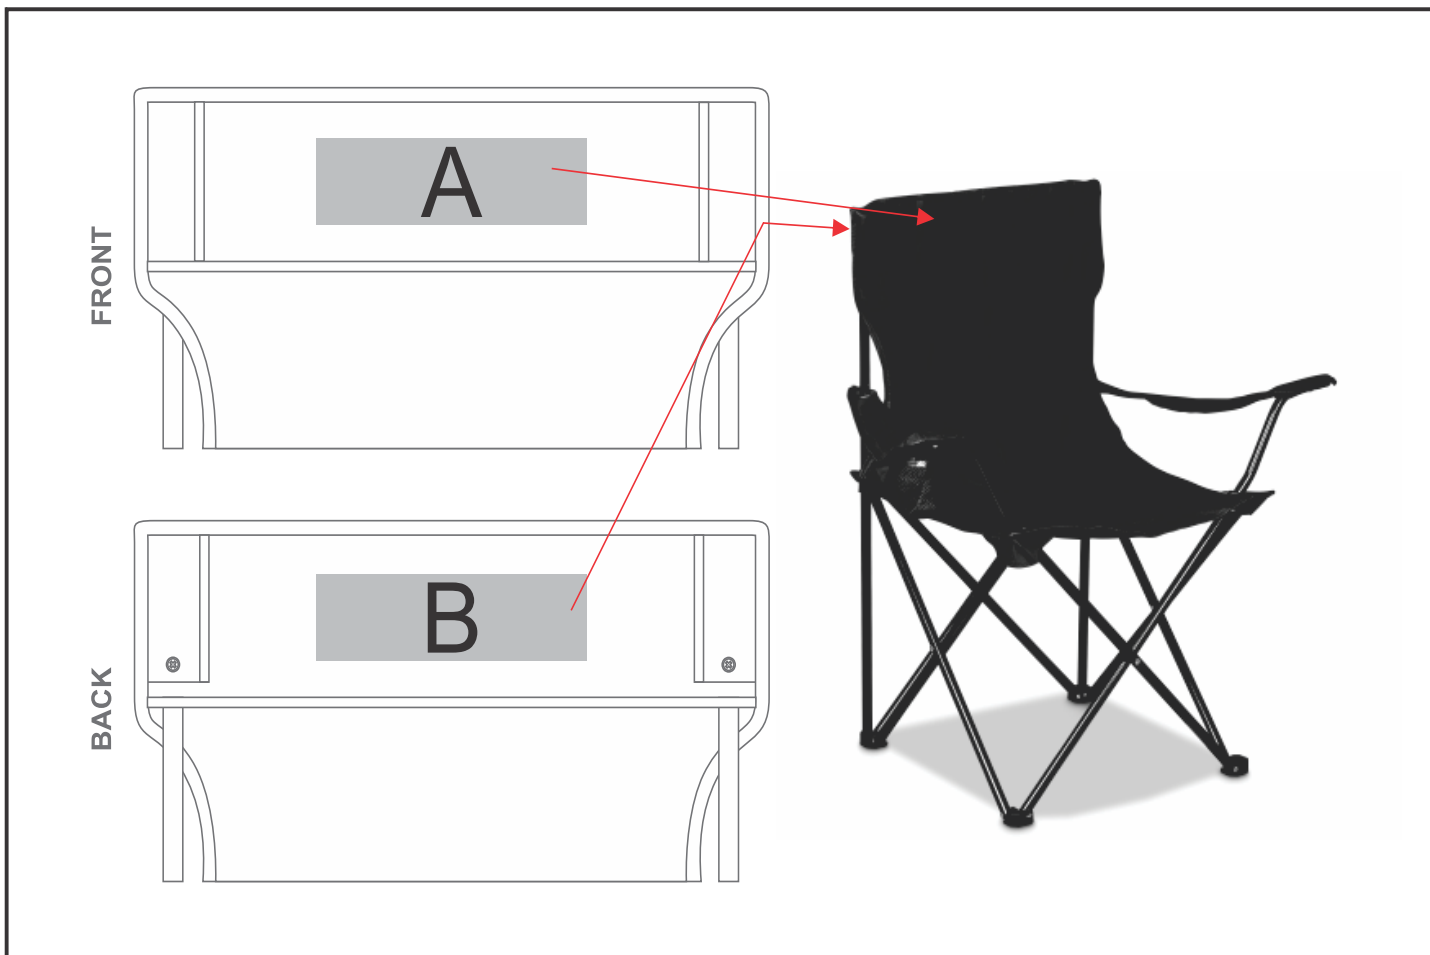

# OL-AL-61-B

Altitude Shoreline Folding Chair

## Need to know:

- Includes 1-Colour, 1-Position Screen Print (setup fees apply)
- Texture of Item will affect the quality of Screen Print.
- We cannot offer Position A & B at the same time

## Branding Options:

Position	Branding Method (Branding Code)	No. of Colours	Dimension
A	Screen Print (SB)	1 Colour	200mm wide x 60mm high
B	Screen Print (SB)	1 Colour	200mm wide x 60mm high