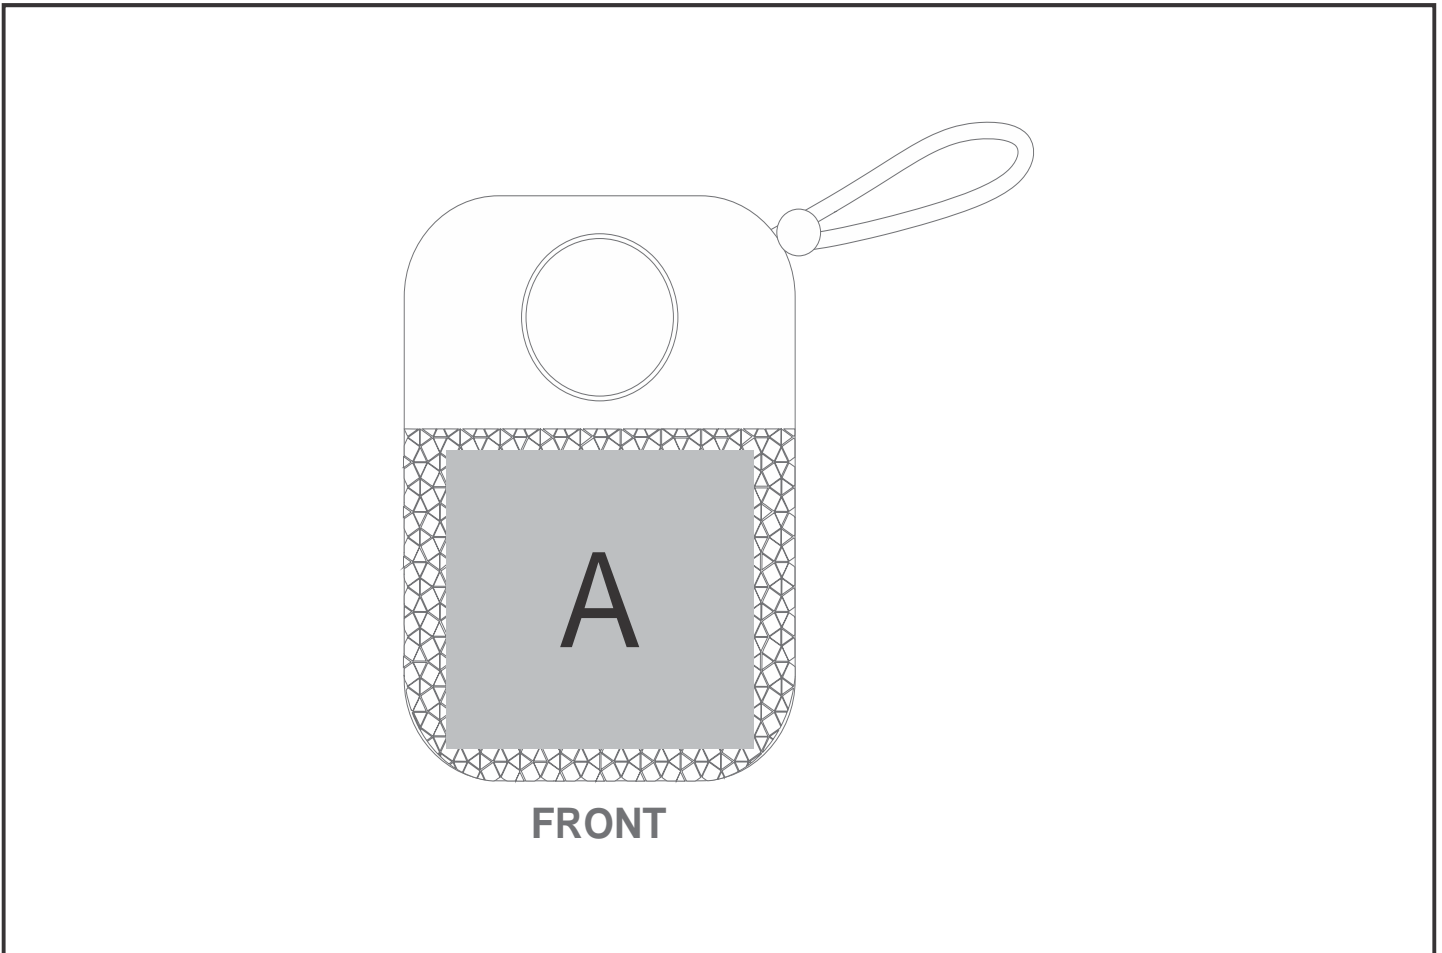

MT-SC-541-B

SC Seattle Fast Charge Power Bank - 20,000mAh

Also available in
**LOGO
24**
Check Logo24
guide and t's & c's

Need to know:

- Includes 1-Colour, 1-Position Pad Print (setup fees apply)
- **PAD & DTP:** Texture of Item will affect the quality of Screen Print.

Branding Options:

Position	Branding Method (Branding Code)	No. of Colours	Dimension
A	Pad Printing (PB)	4 Colours	40mm wide x 40mm high
A	Direct to Print (DP-B)	Full Colour	55mm wide x 50mm high