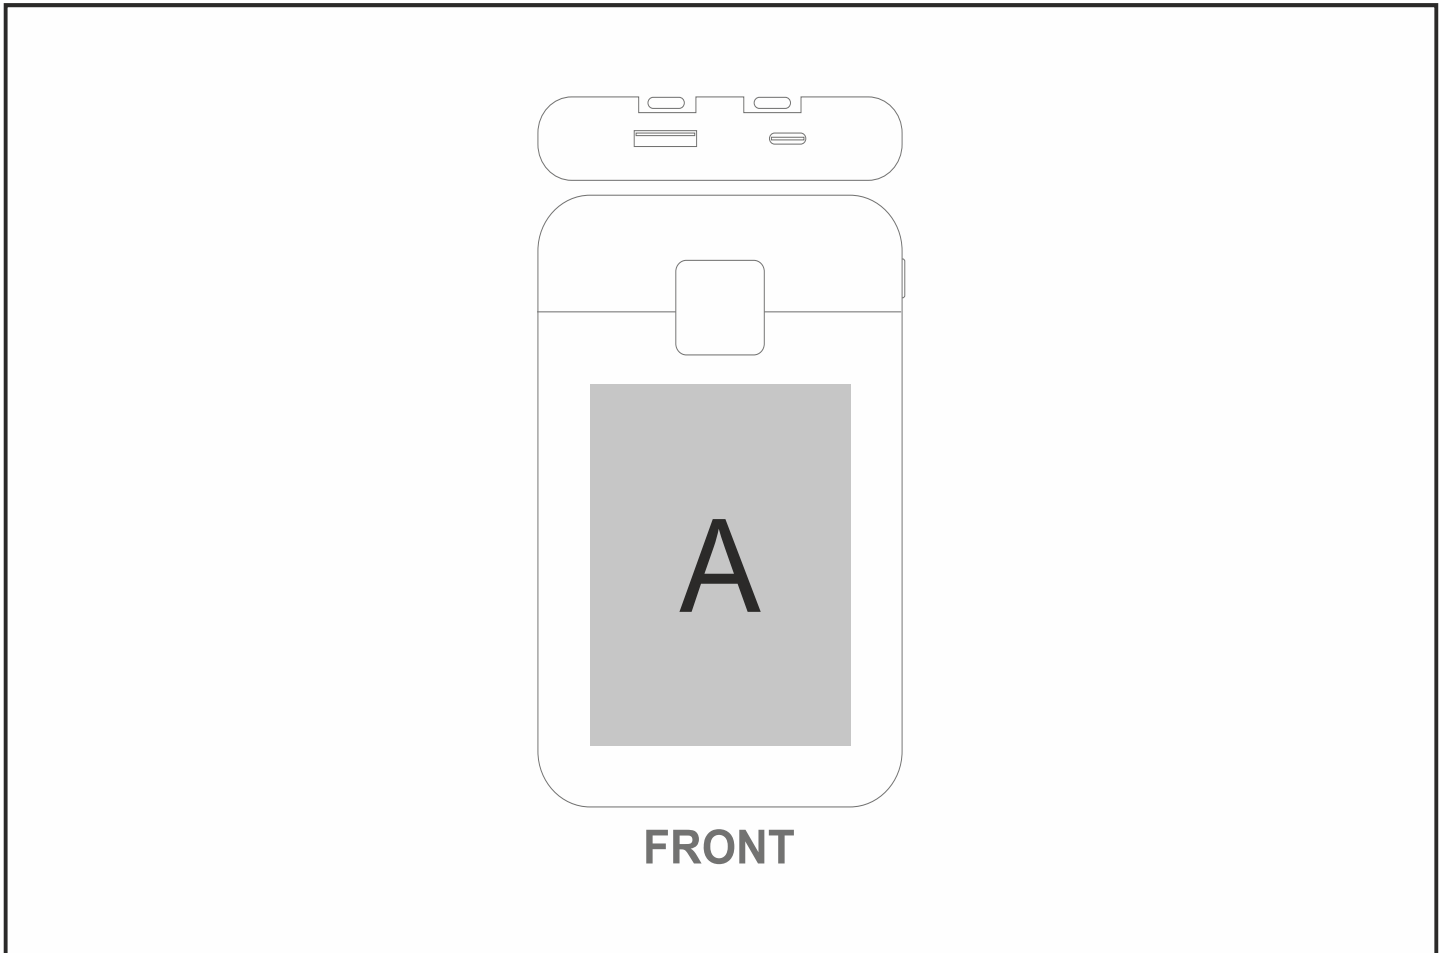

MT-SC-539-B

SC Phoenix Fast Charge Power Bank - 10,000mAh

Also available in
**LOGO
24**
Check Logo24
guide and t's & c's

Need to know:

- Includes 1-Colour, 1-Position Pad Print (setup fees apply)
- **PAD & DTP:** Texture of Item will affect the quality of the Print.

Branding Options:

Position	Branding Method (Branding Code)	No. of Colours	Dimension
A	Pad Printing (PB)	4 Colours	40mm wide x 50mm high
A	Direct to Print (DP-B)	Full Colour	50mm wide x 65mm high