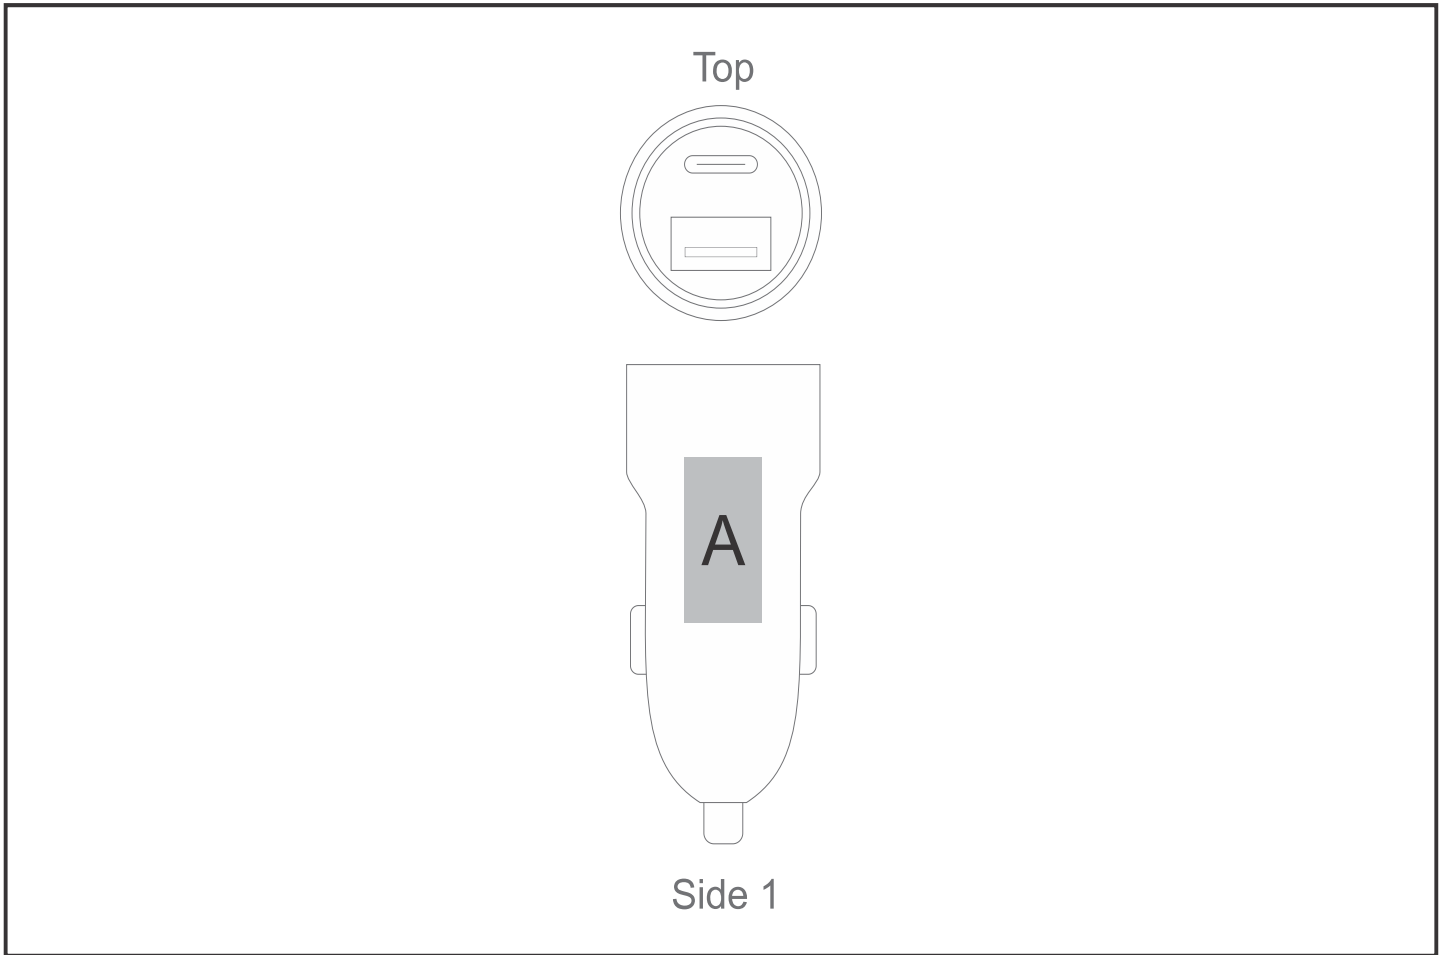

## Need to know:

- Includes 1-Colour, 1-Position Pad Print (setup fees apply)

## Branding Options:

Position	Branding Method (Branding Code)	No. of Colours	Dimension
A	Pad Printing (PA)	4 Colours	20mm wide x 10mm high