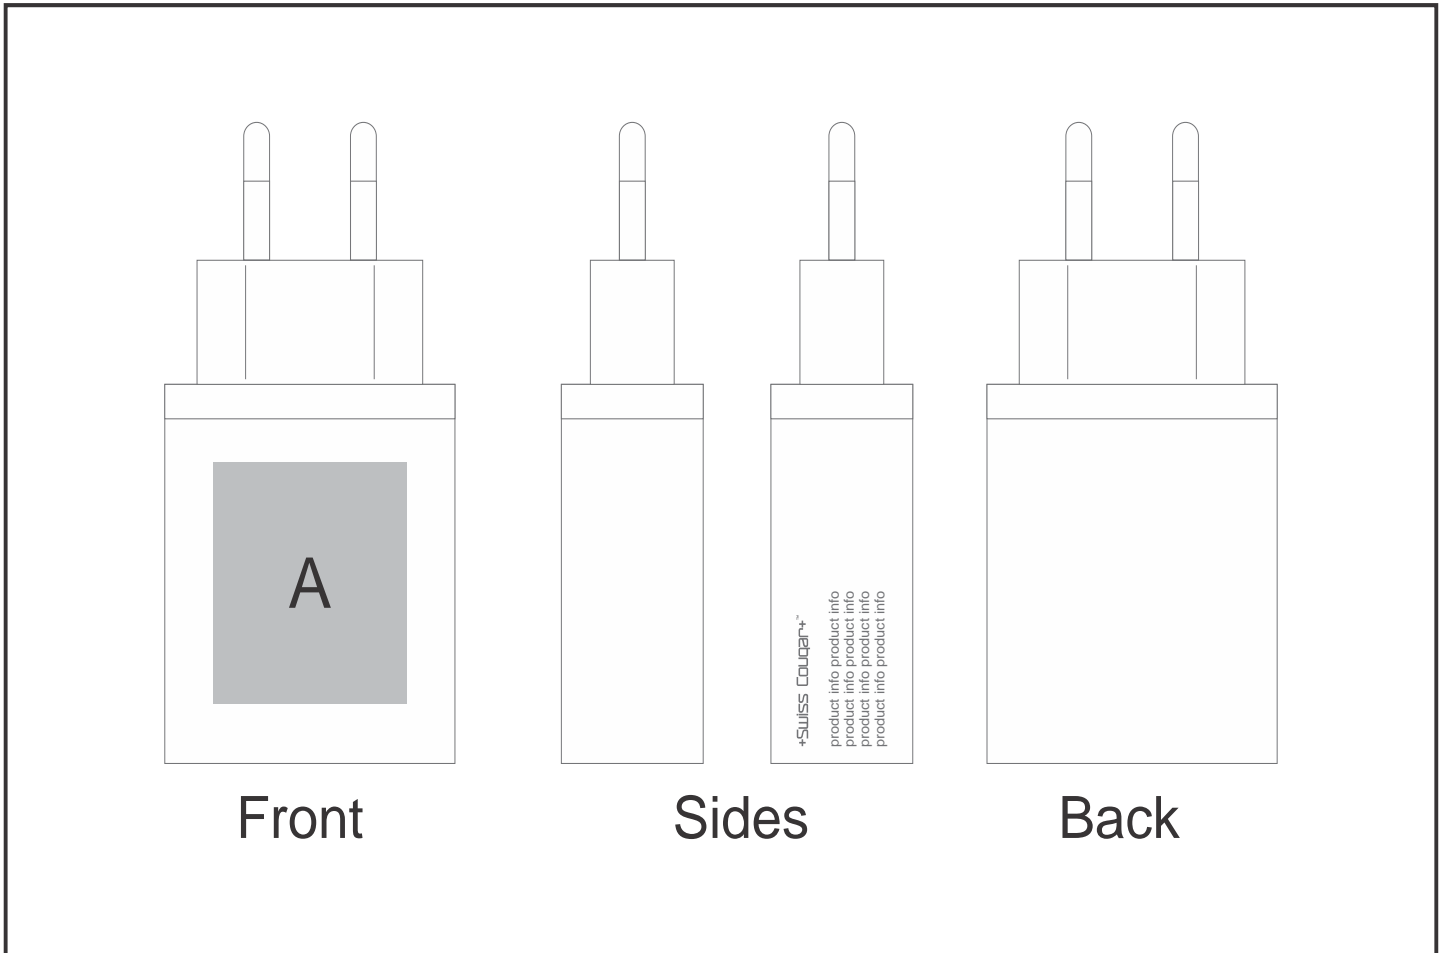

MT-SC-483-B

Swiss Cougar Portland Fast Wall Charger

Also available in

Check Logo24
guide and t's & c's

Need to know:

- Includes 1-Colour 1-Position Pad Print OR 1-Position Direct Print (setup fees apply)

Branding Options:

Position	Branding Method (Branding Code)	No. of Colours	Dimension
A	Pad Printing (PB)	4 Colours	30mm wide x 35mm high
A	Direct to Print (DP-A)	Full Colour	30mm wide x 35mm high