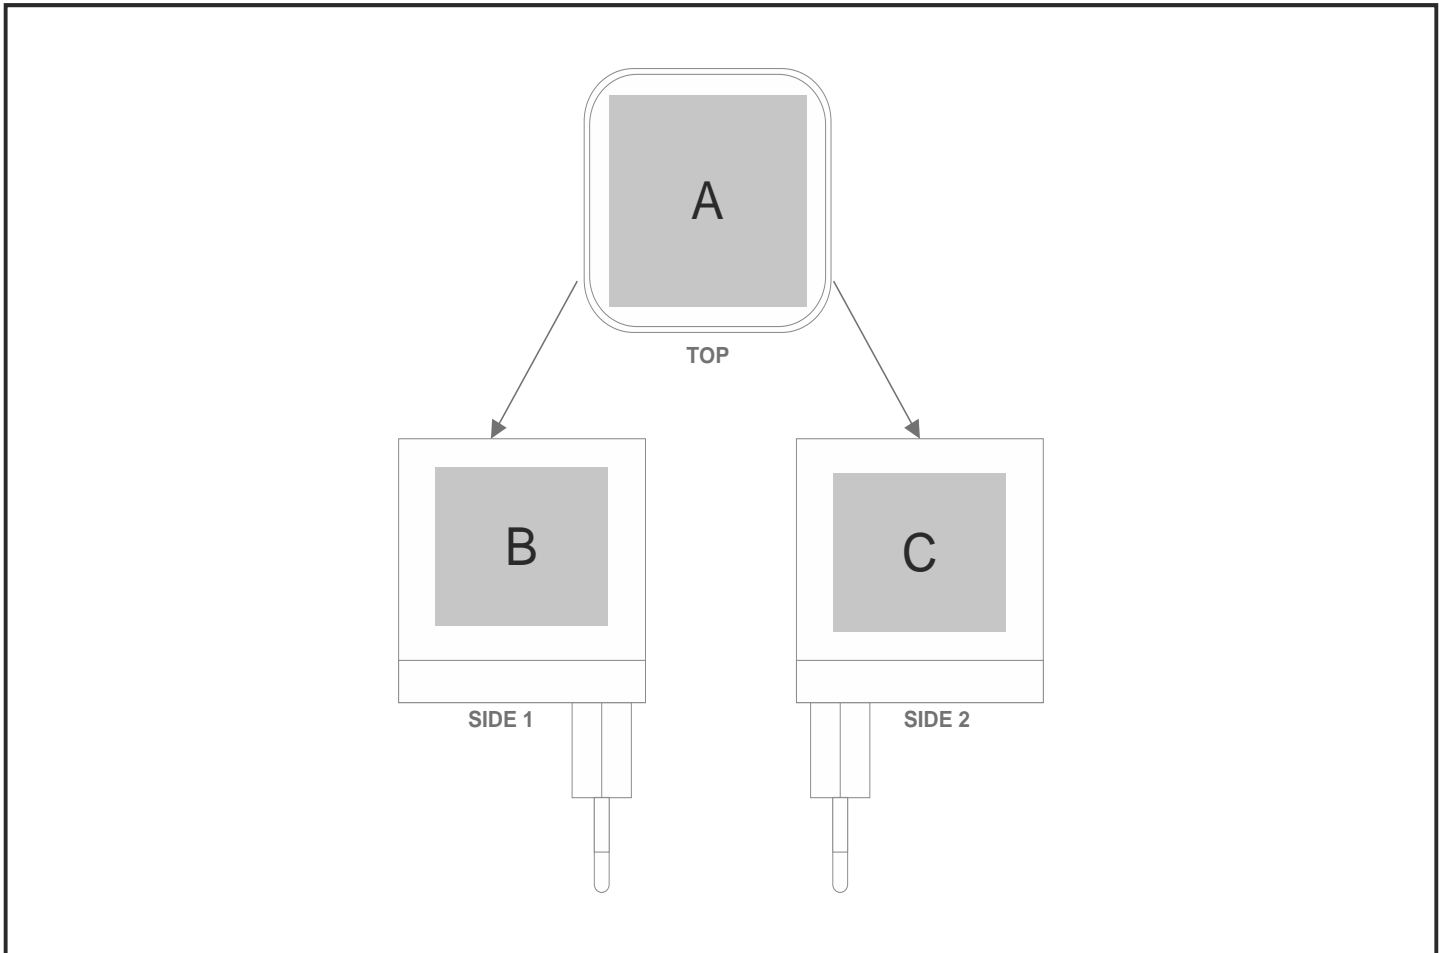

MT-AV-534-B

Alex Varga Salazar Fast Charge 65W PD Wall Charger

Need to know:

- Includes 1-Colour, 1-Position Pad Print OR 1-Position Direct Print (setup fees apply)

Branding Options:

Position	Branding Method (Branding Code)	No. of Colours	Dimension
A	Direct to Print (DP-B)	Full Colour	40mm wide x 40mm high
A	Pad Printing (PB)	4 Colours	35mm wide x 35mm high
B	Direct to Print (DP-B)	Full Colour	30mm wide x 35mm high
B	Pad Printing (PB)	4 Colours	25mm wide x 30mm high
C	Direct to Print (DP-B)	Full Colour	30mm wide x 35mm high
C	Pad Printing (PB)	4 Colours	25mm wide x 30mm high