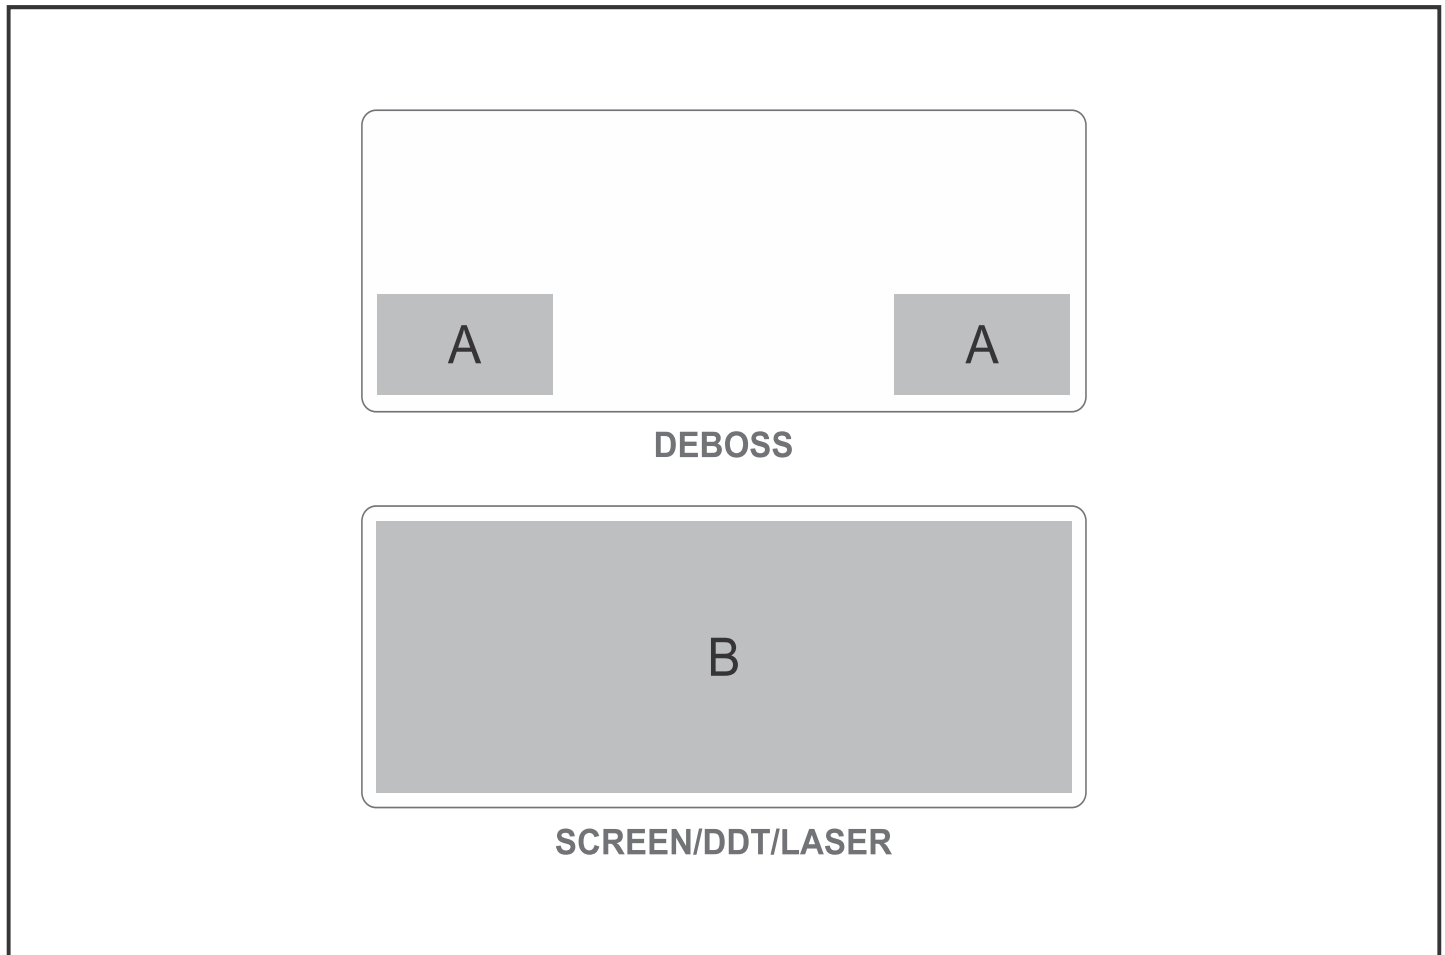

# MT-AM-367-B

Oakridge Desk Mat

## Need to know:

Includes 1-Position Debossing (setup fees apply)

- Screen Print: Texture of item may affect the print.
- POS B: Branding Surface Area for All Processes is 740mm x 270mm.
- Laser colour: Tonal

## Branding Options:

Position	Branding Method (Branding Code)	No. of Colours	Dimension
A	Debossing (BOS-1)	N/A	160mm wide x 100mm high
B	Screen Print (SB)	1 Colour	230mm wide x 180mm high
B	Digital Direct Transfer (DDT-D)	Full Colour	105mm wide x 74mm high
B	Digital Direct Transfer (DDT-A)	Full Colour	148mm wide x 105mm high
B	Digital Direct Transfer (DDT-B)	Full Colour	210mm wide x 148mm high
B	Digital Direct Transfer (DDT-C)	Full Colour	230mm wide x 180mm high

B	Laser Engraving (LC)	N/A	300mm wide x 160mm high
---	----------------------	-----	-------------------------