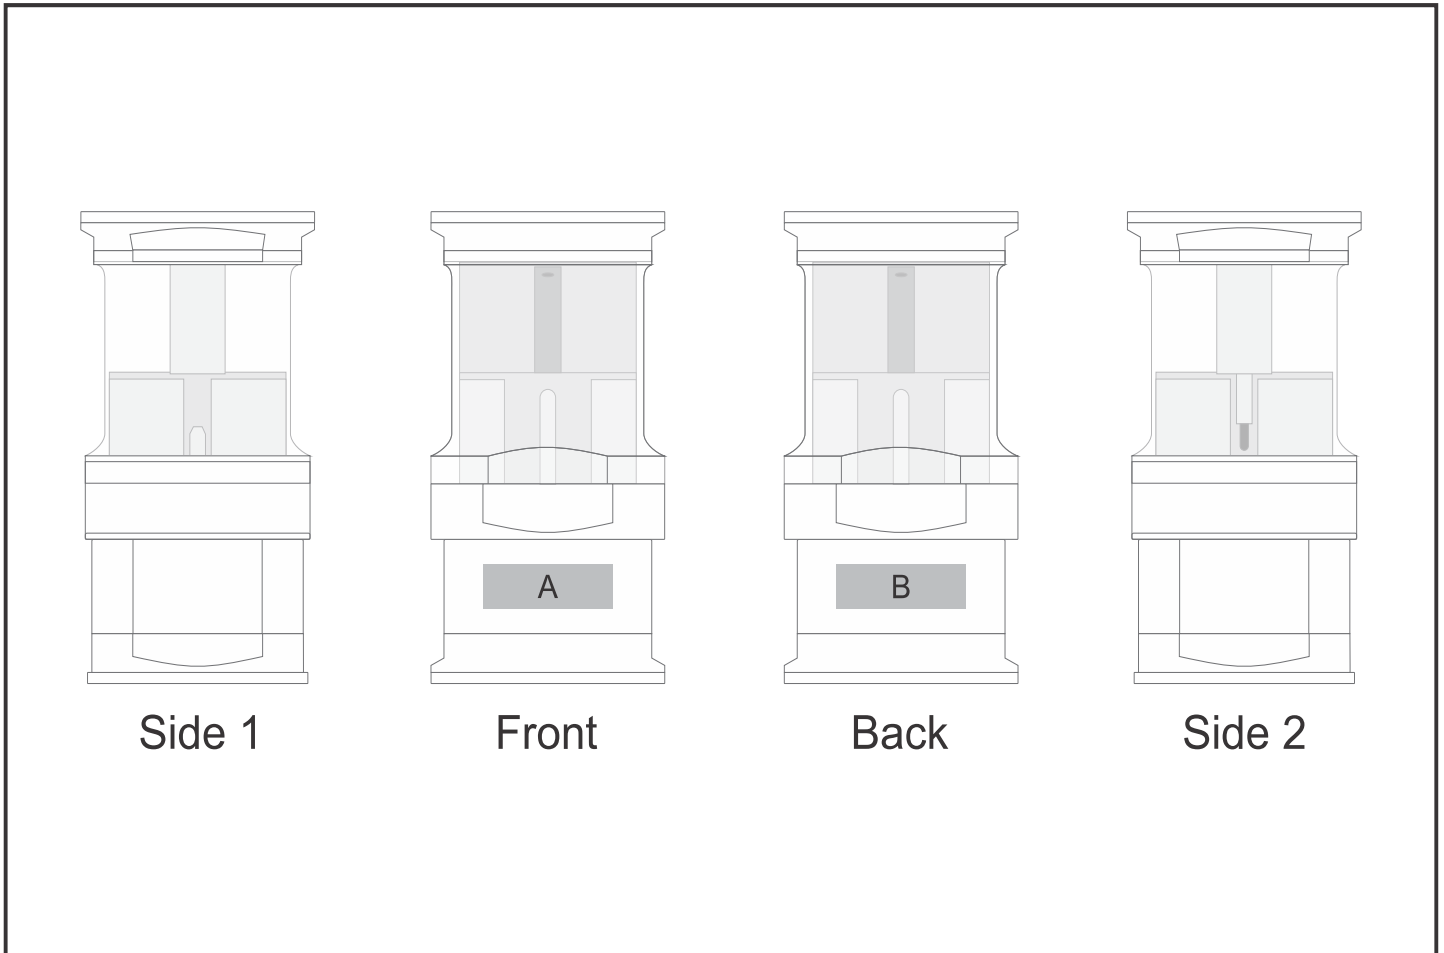

MT-AL-537-B

Altitude Destination World Travel Adaptor

Need to know:

Includes 1-Colour, 1-Position Pad Print (setup fees apply)

Branding Options:

Position	Branding Method (Branding Code)	No. of Colours	Dimension
A	Pad Printing (PB)	4 Colours	25mm wide x 8mm high
B	Pad Printing (PB)	4 Colours	25mm wide x 8mm high