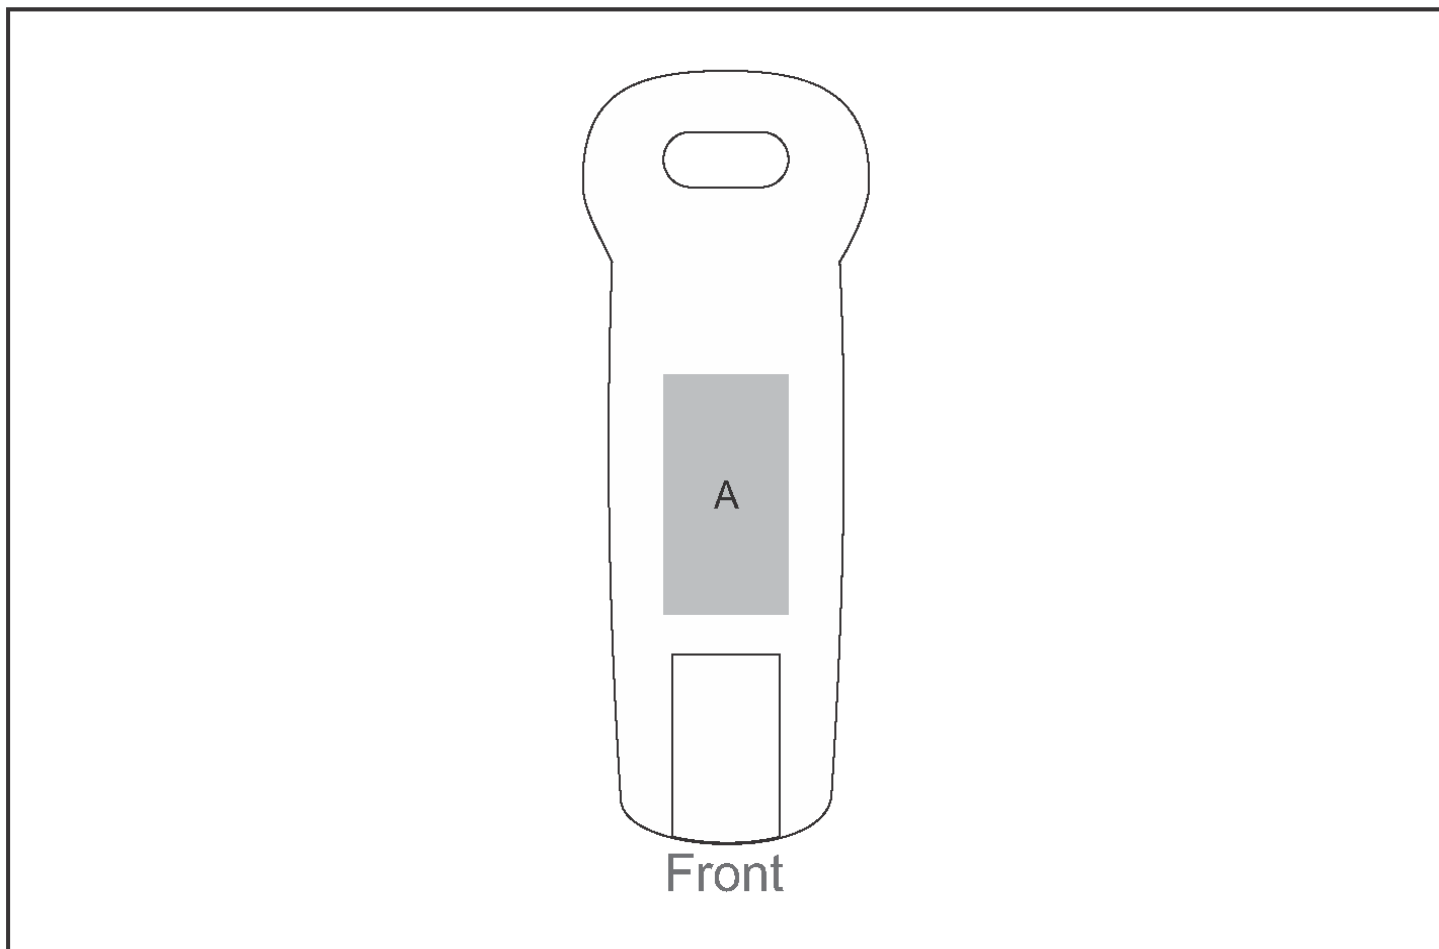

# LS-6501

Altitude Peninsula Wine Tote

**Need to know:**

**Branding Options:**

Position	Branding Method (Branding Code)	No. of Colours	Dimension
A	Screen Print (SA)	1 Colour	70mm wide x 130mm high