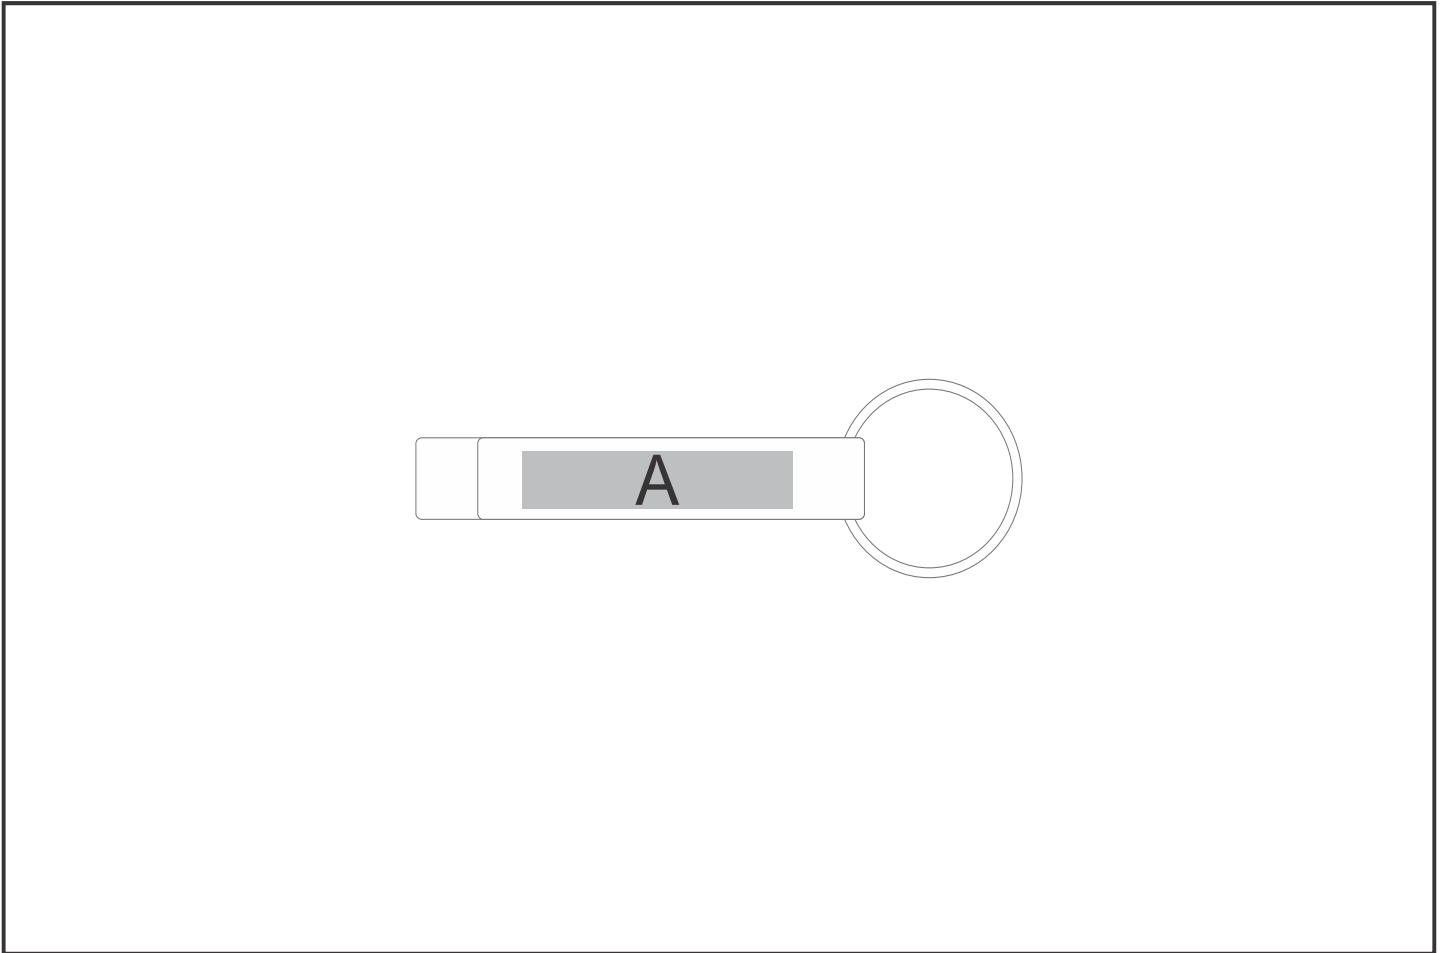

KH-AL-107-B

Altitude Tango RAL Bottle Opener Keyholder

Need to know:

Includes 1-Position Laser Engraving OR 1-Colour 1-Position Pad Print (setup fees apply)

- **Laser Colour:** White

Branding Options:

Position	Branding Method (Branding Code)	No. of Colours	Dimension
A	Pad Printing (PA)	4 Colours	35mm wide x 7mm high
A	Laser Engraving (LA)	N/A	35mm wide x 7mm high