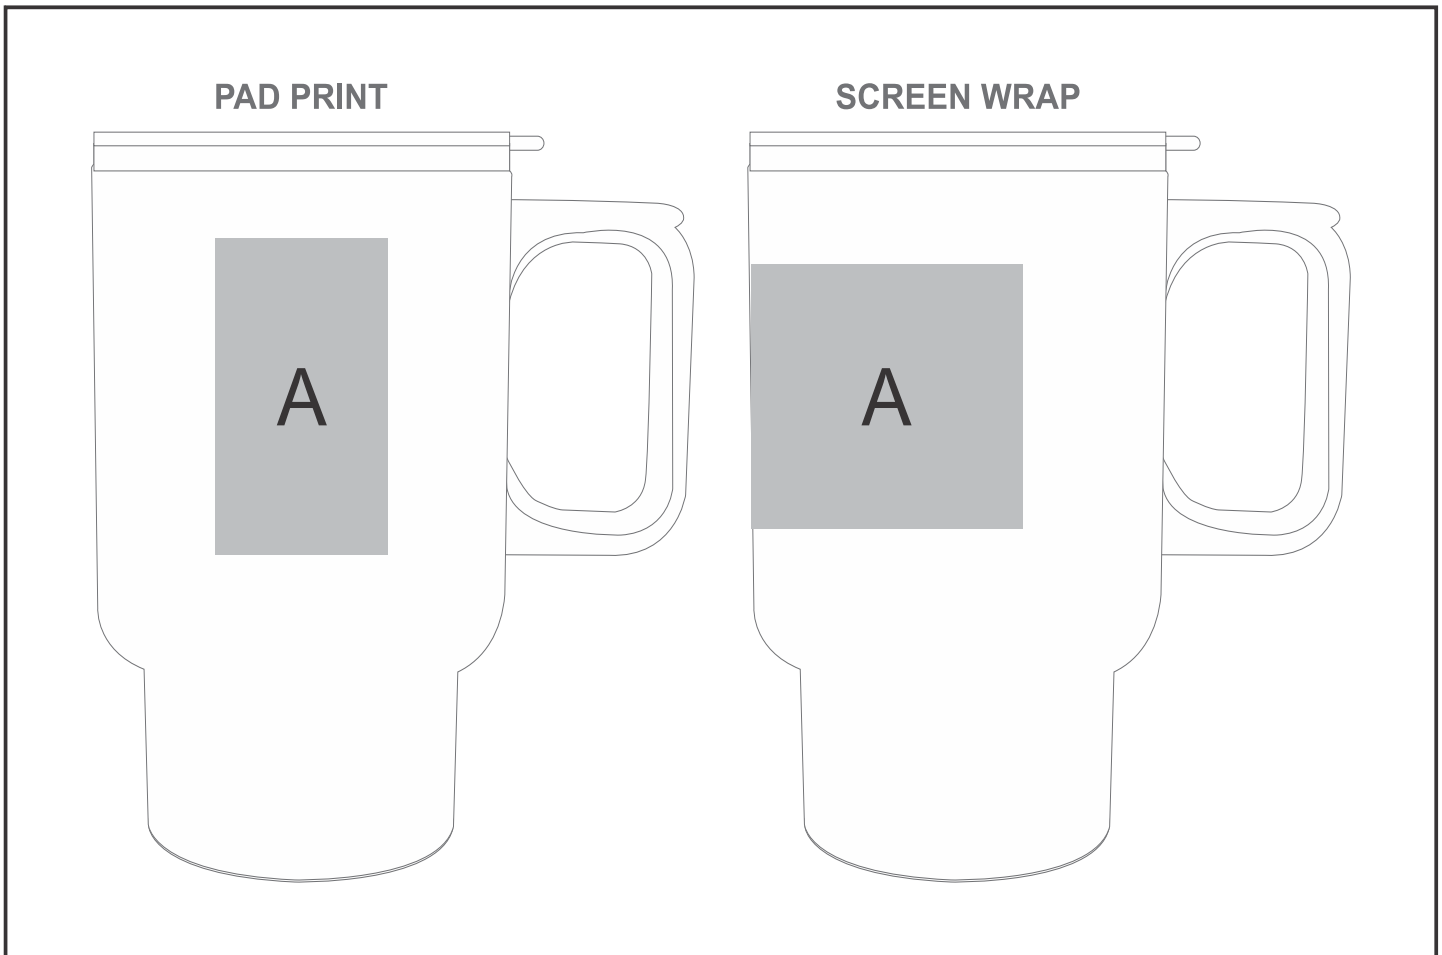

IDEA-6360

Altitude Whimsy Plastic Double-Wall Mug - 430ml

Need to know:

- Includes 1 Colour, 1-Position Screen Wrap (setup fee applies)
- Seamline will affect the branding and the logo will not line straight with the grips.

Branding Options:

Position	Branding Method (Branding Code)	No. of Colours	Dimension
A	Pad Printing (PB)	4 Colours	35mm wide x 60mm high
A	Screen Wrap (SW)	1 Colour	165mm wide x 50mm high