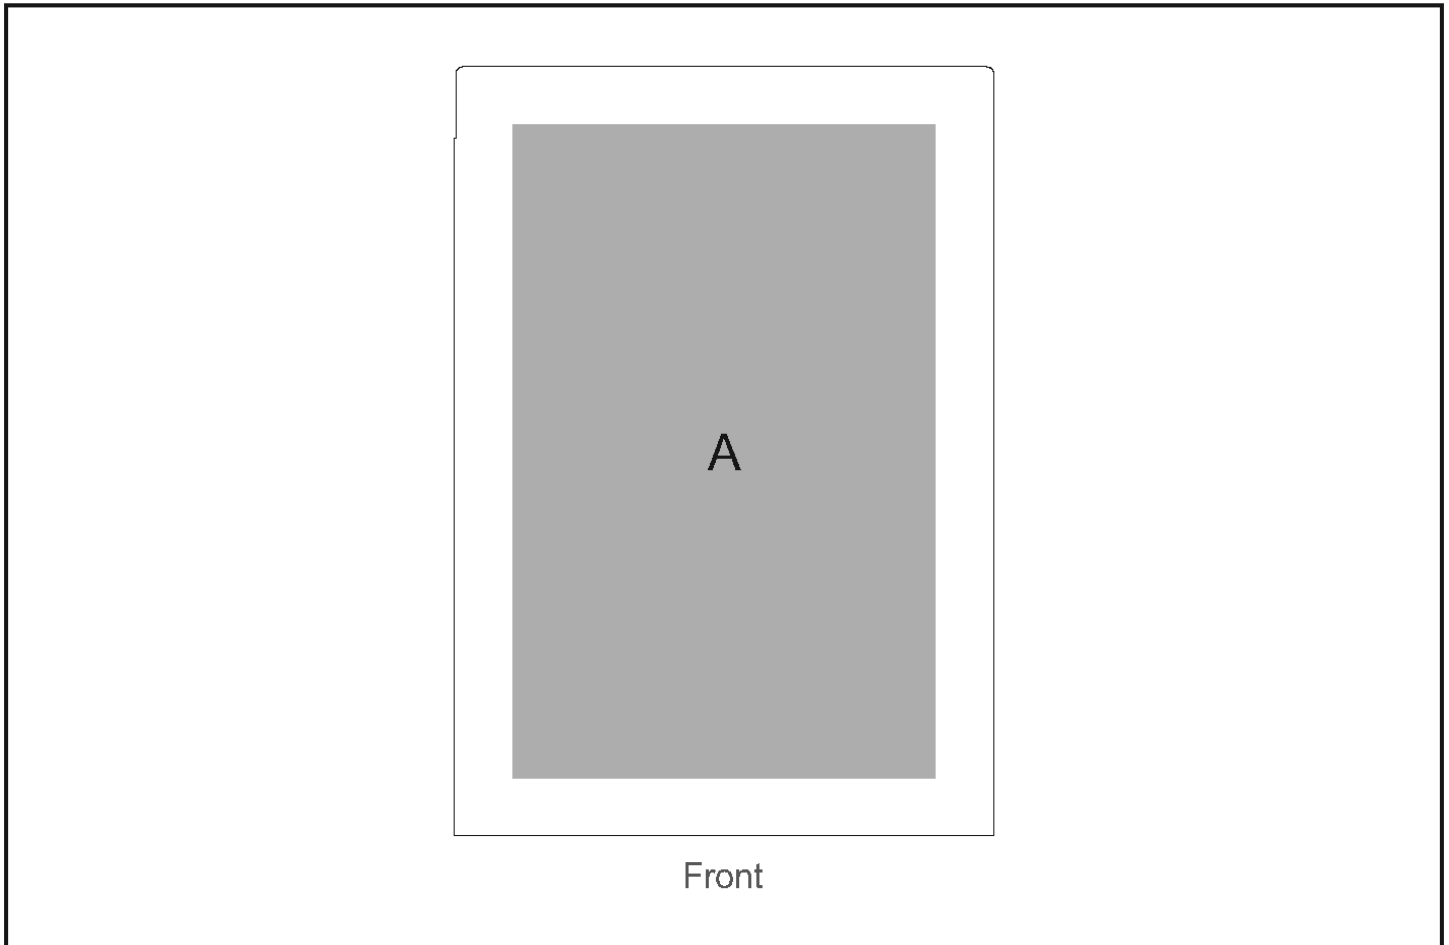

# IDEA-56001

Altitude Eco-Logical A4 Folder

## Need to know:

Includes 1-Colour, 1-Position Screen Print (setup fee applies)

- **DP:** Please note: **All white from any image or artwork will not be printed**, Colour displayed on screen is a representation of item when branded and is used for visual reference only.
- **DP:** We cannot guarantee a colour match due to nature of the printing process and Matt Paper finish.
- **DP:** Due to the limited technology of one-pass printing with water base-inks onto Matt Paper, some imperfection can be found within the print.
- **DP:** All artwork must be designed/converted to CMYK. All JPEG artwork must be 300Dpi.

## Branding Options:

Position	Branding Method (Branding Code)	No. of Colours	Dimension
A	Screen Print (SA)	1 Colour	180mm wide x 200mm high
A	Direct to Print (DP-B)	Full Colour	210mm wide x 305mm high