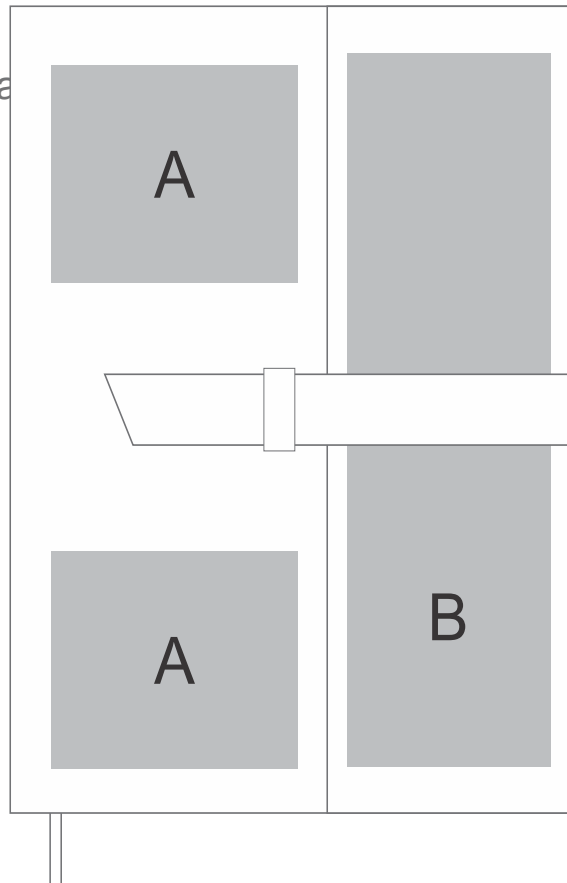

IDEA-5510

Altitude Peninsula A5 Ha

Need to know:

Includes 1 Colour, 1-Position Screen Print (setup fee applies)

- Laser colour: tonal
- No solid blocks will be branded in Foiling.

Branding Options:

Position	Branding Method (Branding Code)	No. of Colours	Dimension
A	Laser Engraving (LC)	N/A	70mm wide x 60mm high
A	Screen Print (SB)	2 Colours	70mm wide x 60mm high
A	Debossing (BOS-1)	N/A	70mm wide x 60mm high
A	Foiling (FL)	N/A	70mm wide x 60mm high

B	Laser Engraving (LC)	N/A	50mm wide x 190mm high
B	Screen Print (SB)	2 Colours	50mm wide x 190mm high
B	Debossing (BOS-1)	N/A	50mm wide x 190mm high
B	Foiling (FL)	N/A	50mm wide x 190mm high