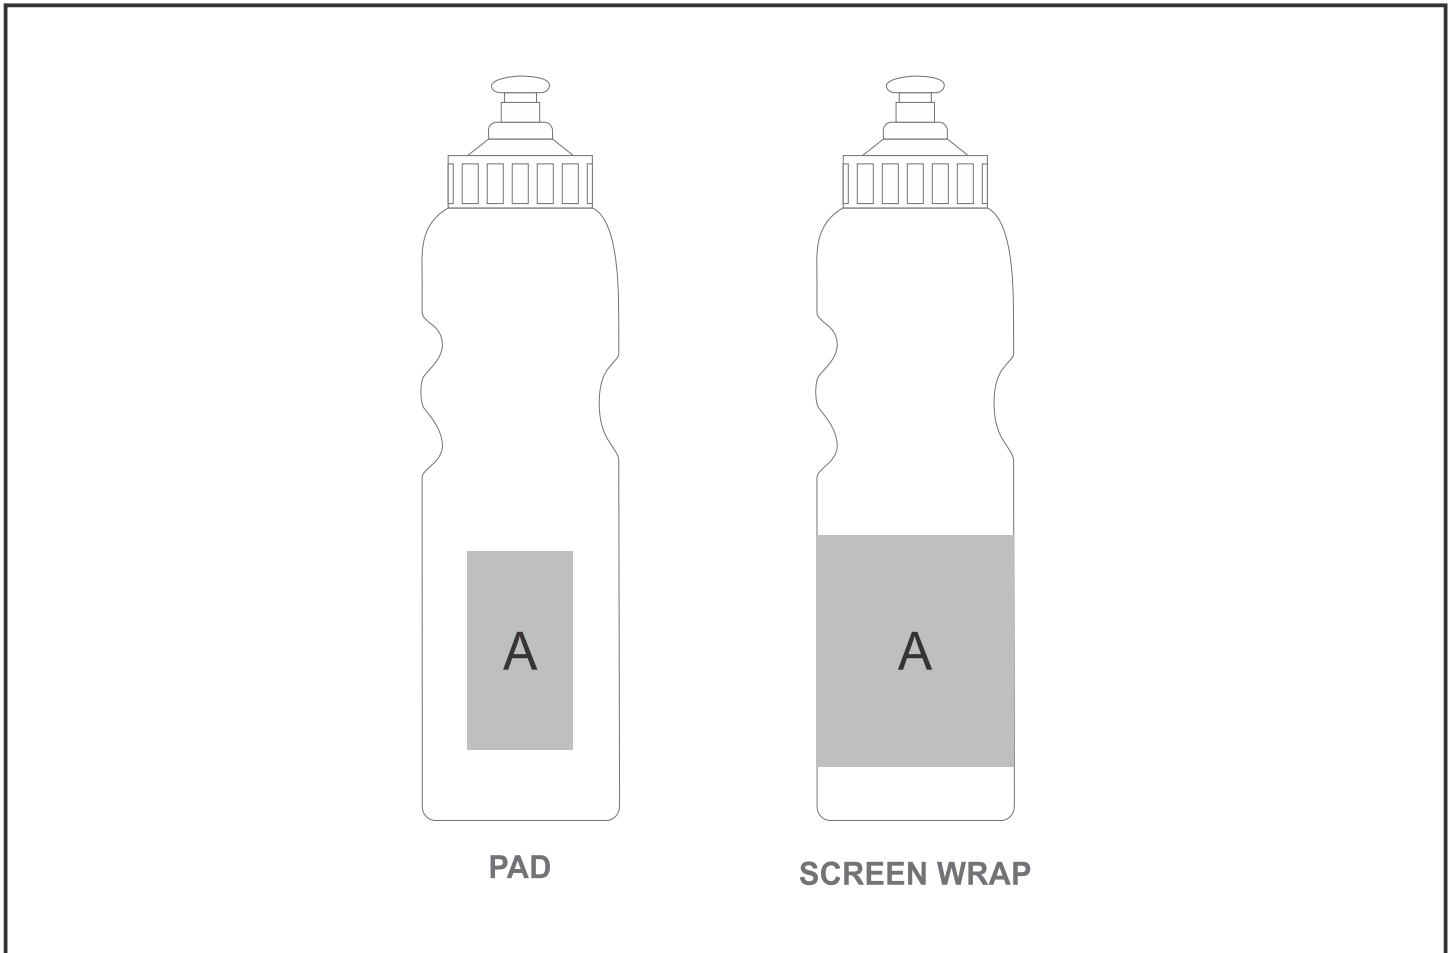

IDEA-54024

Altitude Riviera Plastic Water Bottle - 500ml

Need to know:

- Includes 1-Colour, 1-Position Screen Wrap (setup fee applies)
- Texture of Item will affect the quality of Print.
- Seamline will affect the branding and the logo will not line straight with the grips.

Branding Options:

Position	Branding Method (Branding Code)	No. of Colours	Dimension
A	Pad Printing (PB)	4 Colours	33mm wide x 60mm high
A	Screen Wrap (SW)	1 Colour	153mm wide x 70mm high