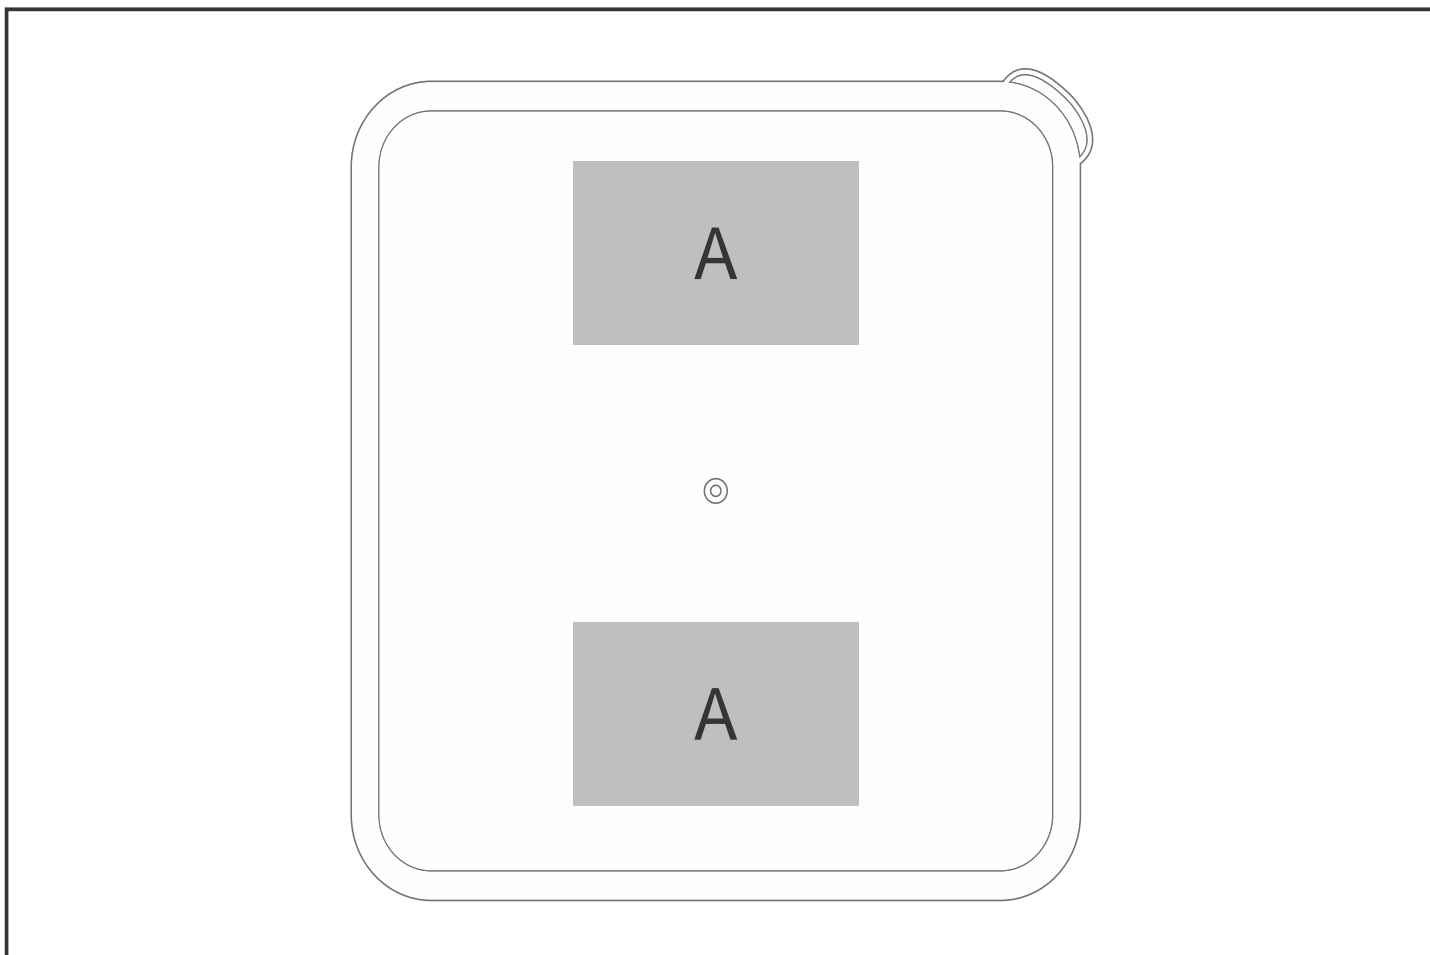

# IDEA-54012

Altitude Arcadia Lunch Box

## Need to know:

Includes 1-Colour, 1-Position Pad Print (setup fee applies).

- There is a mould indentation in the middle of the lid that will affect the print

## Branding Options:

Position	Branding Method (Branding Code)	No. of Colours	Dimension
A	Pad Printing (PB)	4 Colours	50mm wide x 30mm high