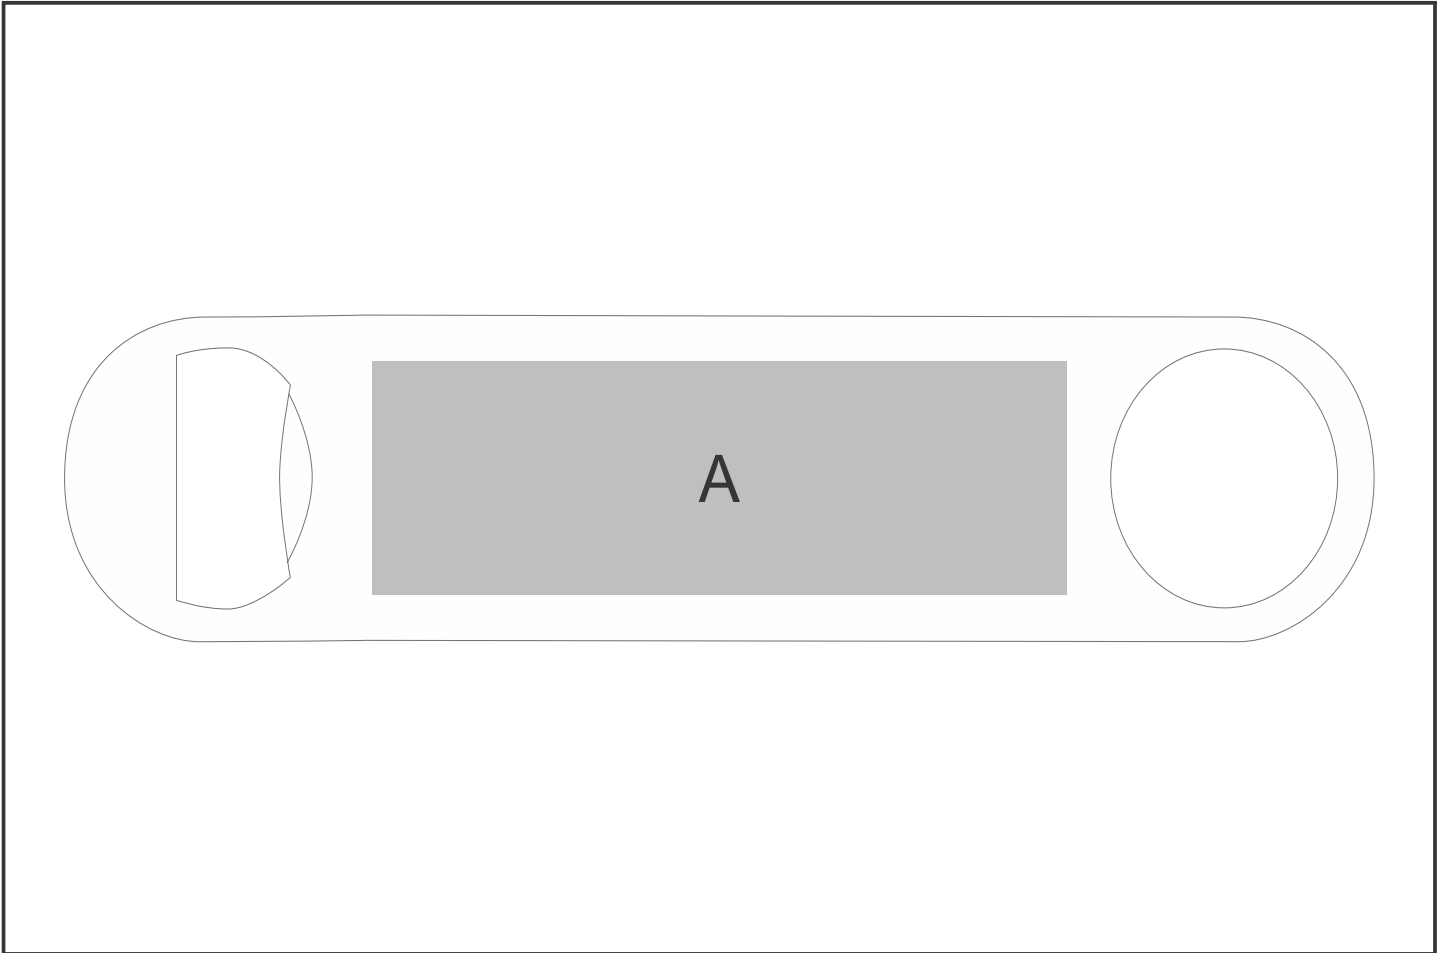

IDEA-3290

Altitude Bar-Blade Bottle Opener

Also available in

Check Logo24
guide and t's & c's

Need to know:

- Includes 1-Position Laser Engraving (setup fee applies)

- **Laser Colour:** Brown

Branding Options:

Position	Branding Method (Branding Code)	No. of Colours	Dimension
A	Laser Engraving (LA)	N/A	95mm wide x 35mm high
A	Direct to Print (DP-A)	Full Colour	90mm wide x 30mm high