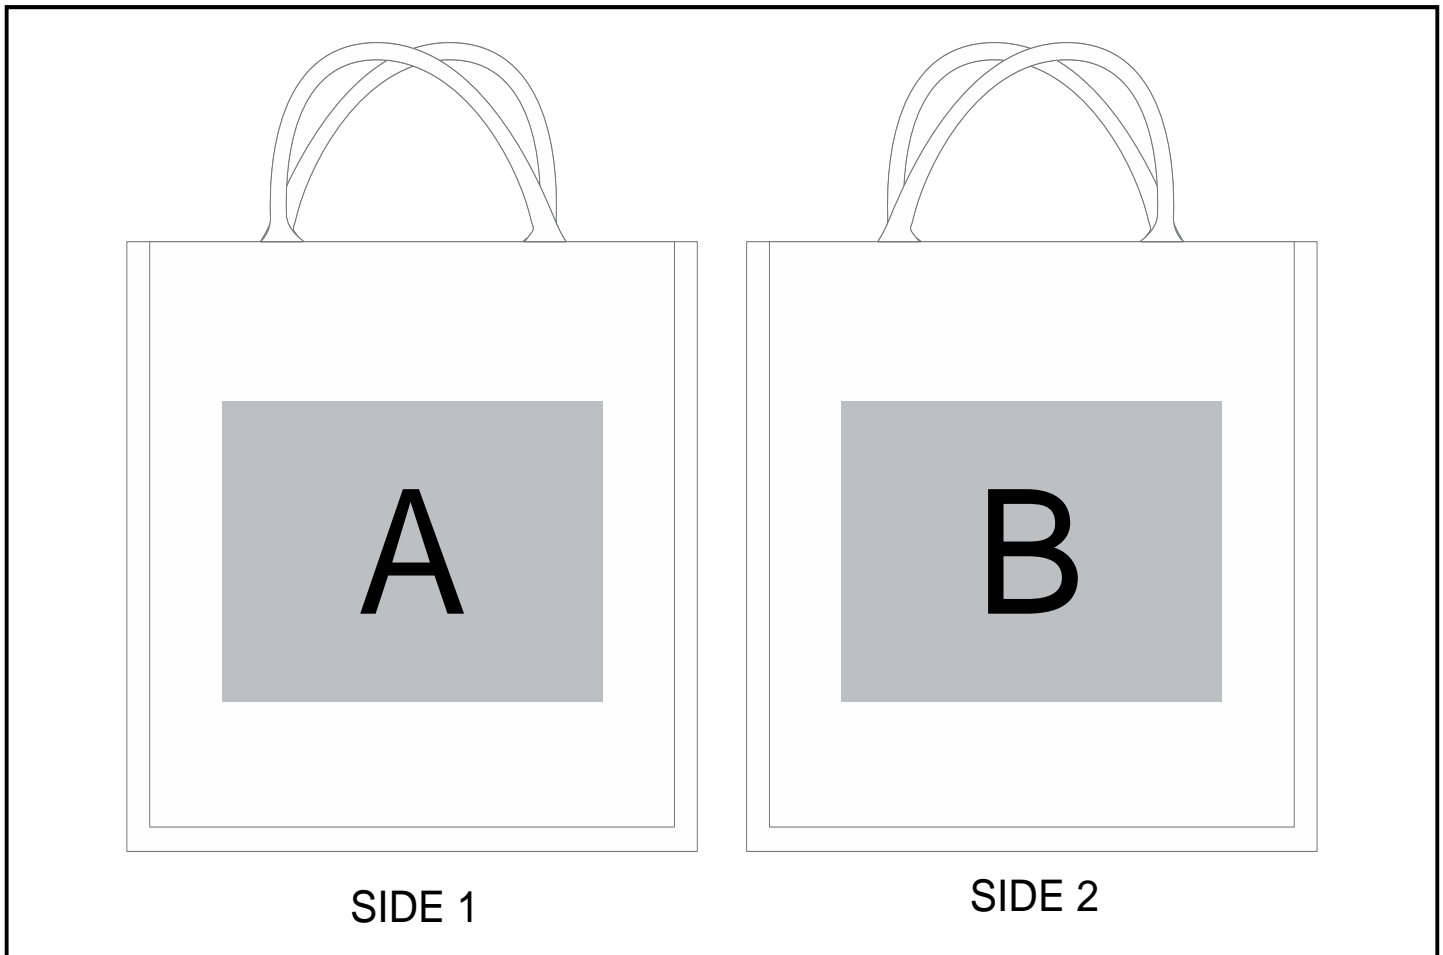

IDEA-1190

Okiyo Sumida Jute Tote

Need to know:

Includes 1-Colour, 1-Position Screen Print (setup fee applies)

- Minimum text size for DDT is 7mm high for this bag
- The thickness of the texts and lines must be 3mm.
- Only solid logo recommended.
- Texture of the product will affect the quality of print.
- **DDT:** Texture of the item will affect the quality of the print and a fine contour maybe added for print quality.

Branding Options:

Position	Branding Method (Branding Code)	No. of Colours	Dimension
A	Screen Print (SA)	1 Colour	200mm wide x 180mm high
A	Digital Direct Transfer (DDT-D)	Full Colour	105mm wide x 74mm high
A	Digital Direct Transfer (DDT-A)	Full Colour	148mm wide x 105mm high
A	Digital Direct Transfer (DDT-B)	Full Colour	200mm wide x 148mm high
A	Digital Direct Transfer (DDT-C)	Full Colour	200mm wide x 180mm high

B	Screen Print (SA)	1 Colour	200mm wide x 180mm high
B	Digital Direct Transfer (DDT-D)	Full Colour	105mm wide x 74mm high
B	Digital Direct Transfer (DDT-A)	Full Colour	148mm wide x 105mm high
B	Digital Direct Transfer (DDT-B)	Full Colour	200mm wide x 148mm high
B	Digital Direct Transfer (DDT-C)	Full Colour	200mm wide x 180mm high