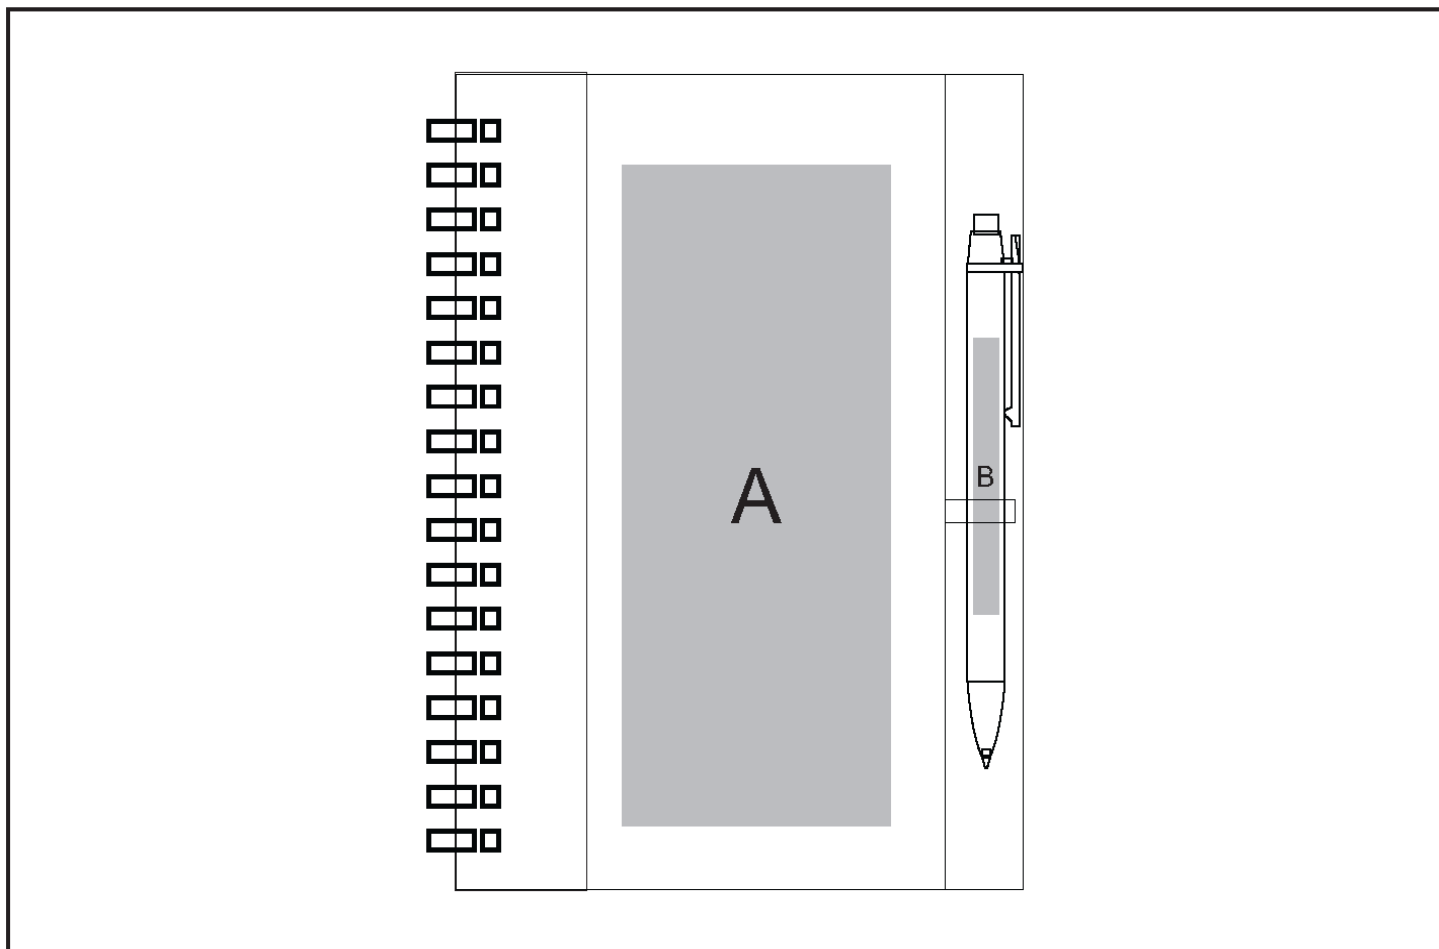

IDEA-1150

Altitude Kalahari A5 Notebook & Pen

Need to know:

Includes 1-Colour, 1-Position Screen Print (setup fee applies)

Branding Options:

Position	Branding Method (Branding Code)	No. of Colours	Dimension
A	Screen Print (SB)	2 Colours	100mm wide x 190mm high
B	Pad Printing (PB)	4 Colours	60mm wide x 5mm high