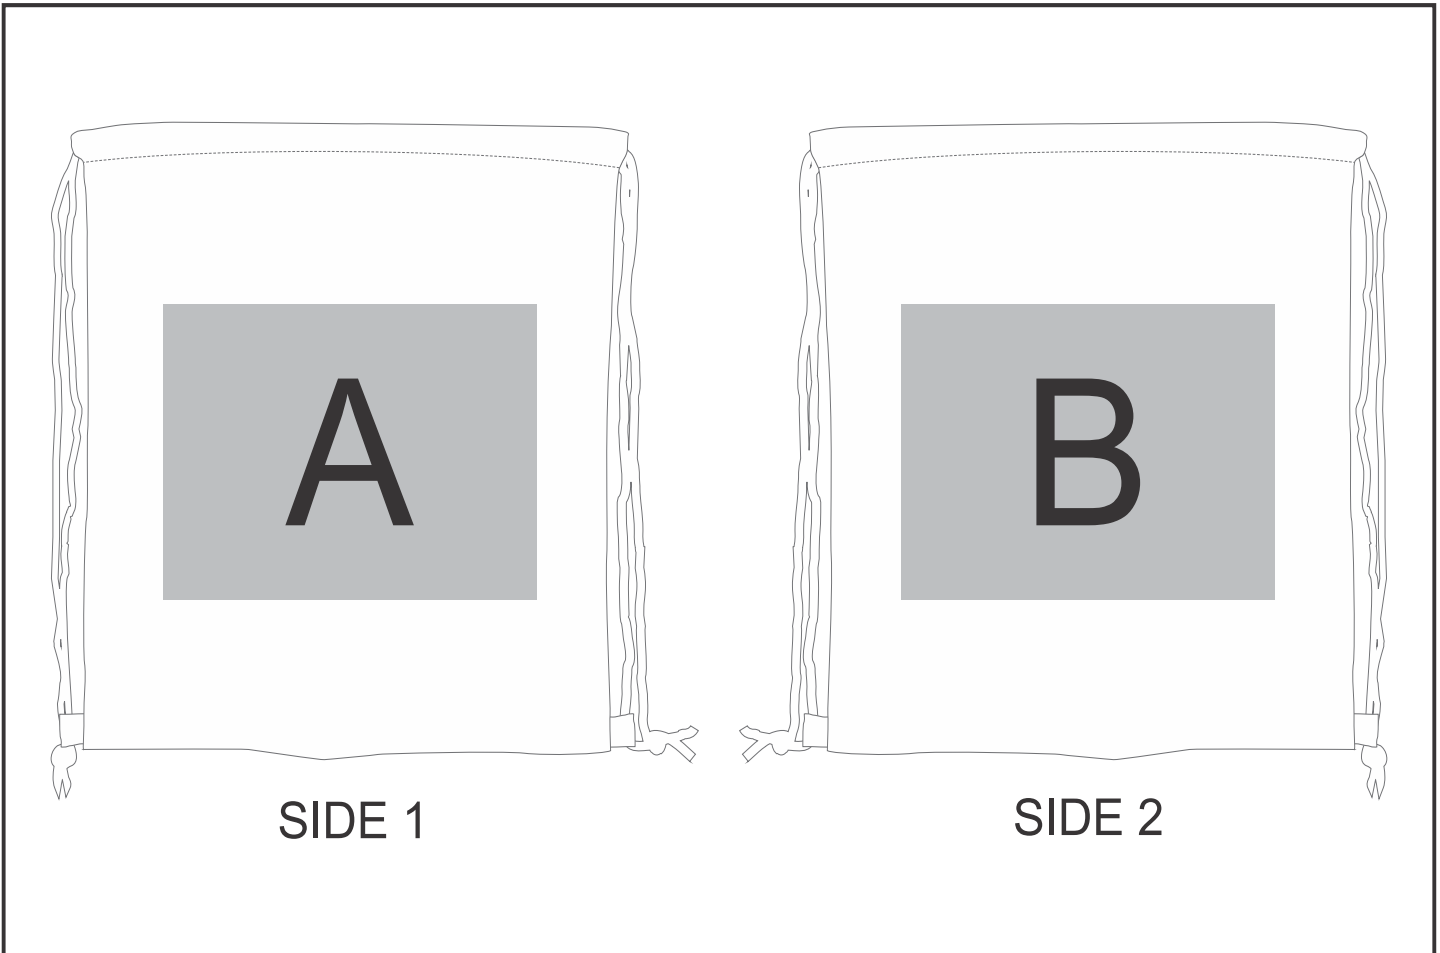

# IDEA-0052

Altitude Whitefield Non-Woven Drawstring Bag

Also available in  
  
Check Logo24  
guide and t's & c's

## Need to know:

- Includes 1-Colour, 1-Position Screen Print (setup fee applies).

- Texture of Item will affect the Print

## Branding Options:

Position	Branding Method (Branding Code)	No. of Colours	Dimension
A	Screen Print (SA)	2 Colours	270mm wide x 200mm high
A	Digital Direct Transfer (DDT-D)	Full Colour	105mm wide x 74mm high
A	Digital Direct Transfer (DDT-A)	Full Colour	105mm wide x 148mm high
A	Digital Direct Transfer (DDT-B)	Full Colour	148mm wide x 200mm high
A	Digital Direct Transfer (DDT-C)	Full Colour	270mm wide x 200mm high

B	Screen Print (SA)	2 Colours	270mm wide x 200mm high
B	Digital Direct Transfer (DDT-D)	Full Colour	105mm wide x 74mm high

B	Digital Direct Transfer (DDT-A)	Full Colour	105mm wide x 148mm high
B	Digital Direct Transfer (DDT-B)	Full Colour	148mm wide x 200mm high
B	Digital Direct Transfer (DDT-C)	Full Colour	270mm wide x 200mm high