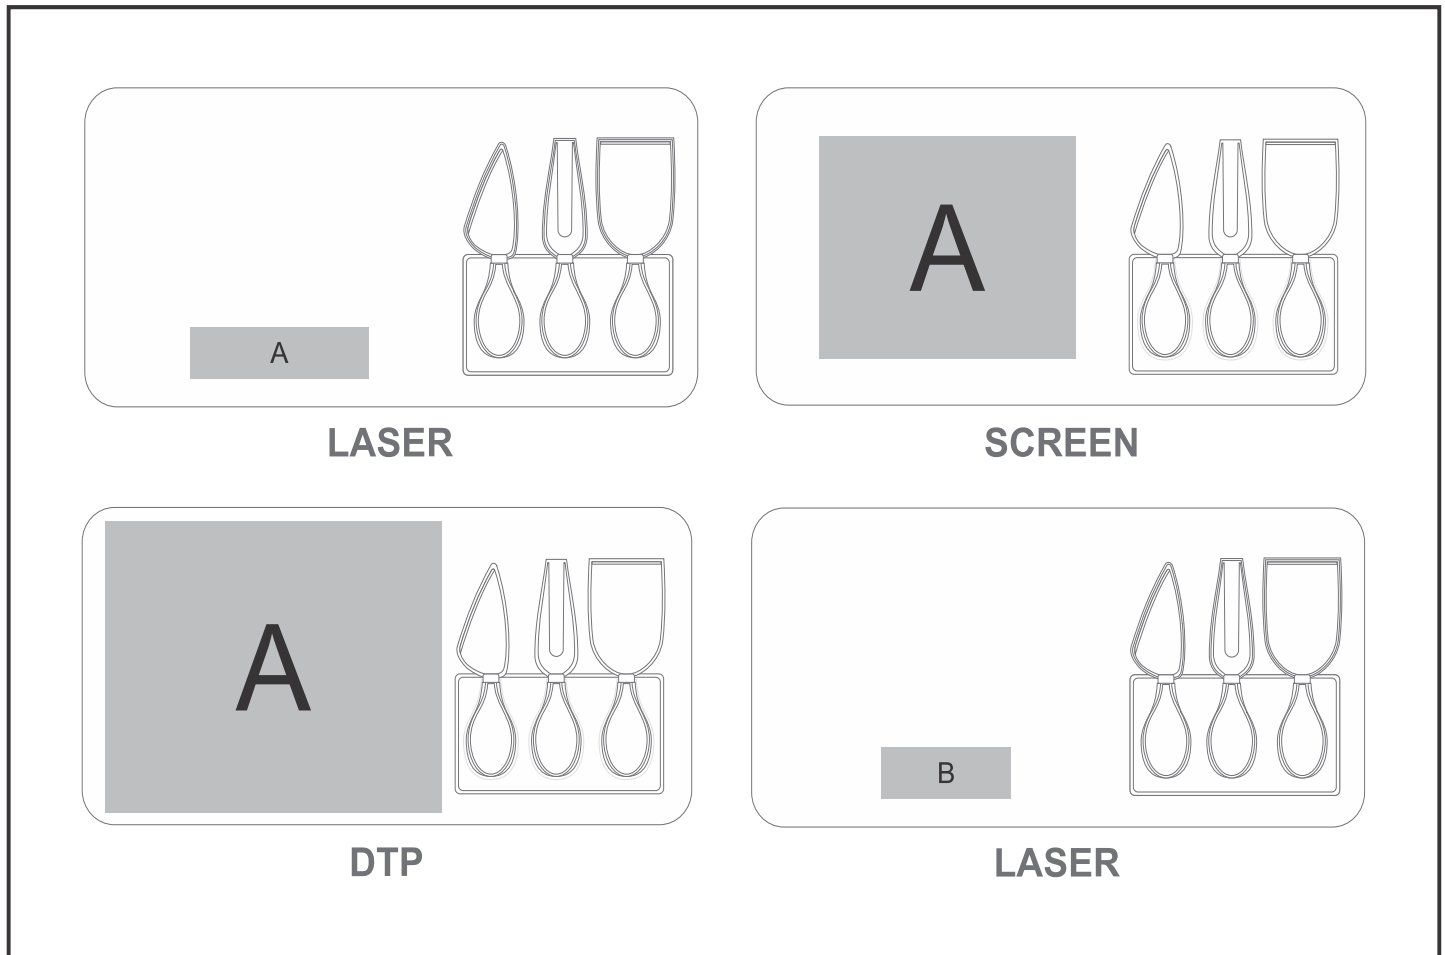

HL-OK-124-B

Okiyo Chizu Bamboo Cheese Board Set

Need to know:

- Includes 1-Position Laser Engraving on POS B (setup fees apply)
- Due to tonal variations in the wood the laser engraving will vary from one item to the next and will likely vary in the same item.
- Texture of Item will affect the quality of Screen Print.
- No branding on Utensils.
- **Laser colour:** Tonal

Branding Options:

Position	Branding Method (Branding Code)	No. of Colours	Dimension
A	Laser Engraving (LC)	N/A	110mm wide x 30mm high
A	Screen Print (SA)	1 Colour	160mm wide x 130mm high
B	Laser Engraving (LC)	N/A	80mm wide x 30mm high