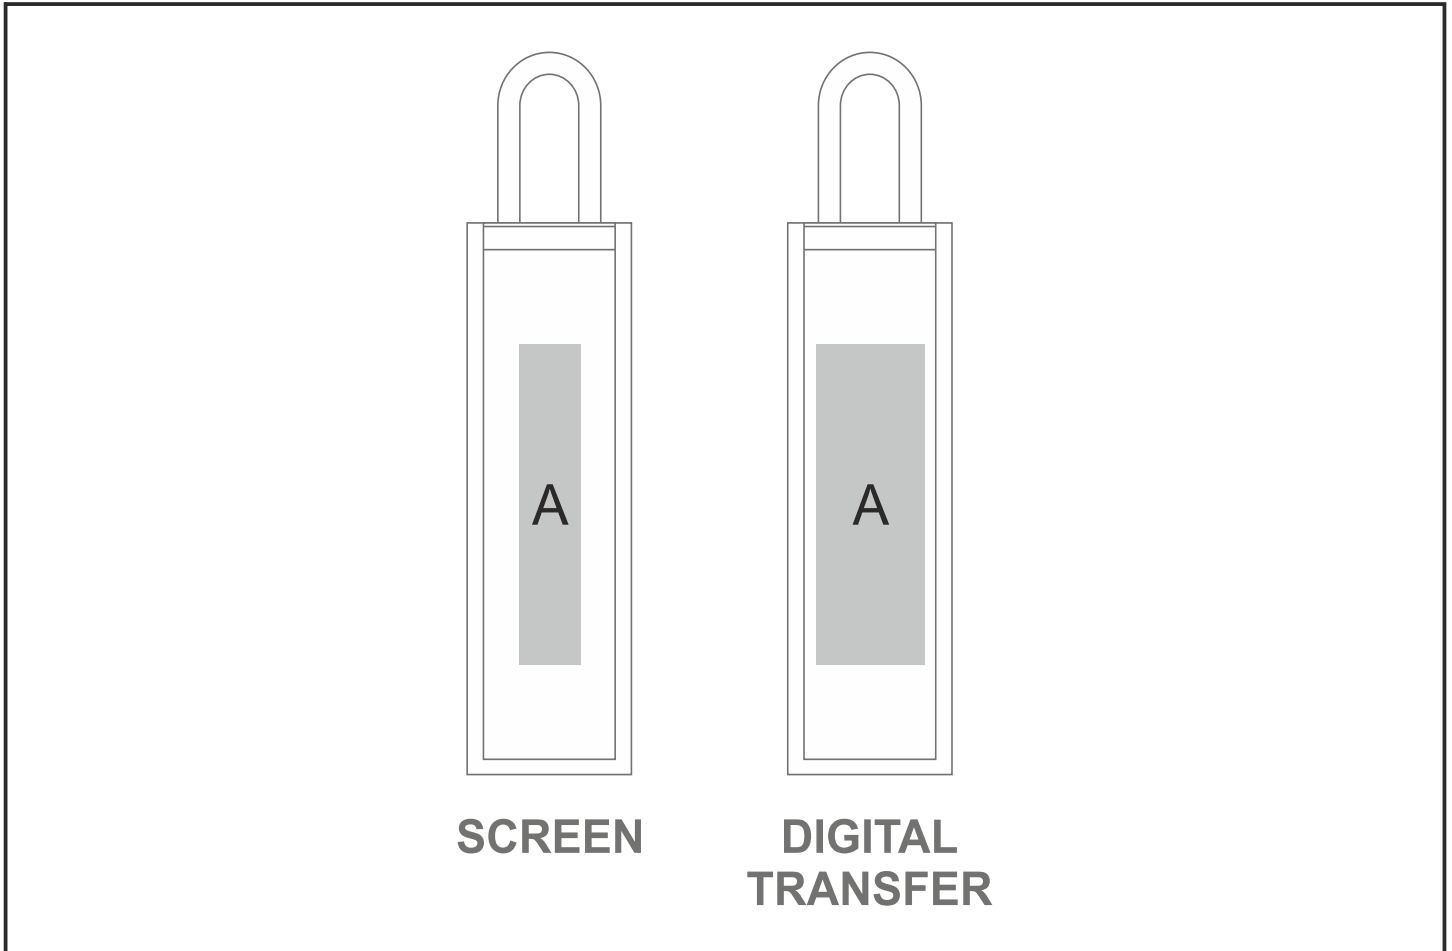

HL-OK-122-B

Okiyo Inshu Jute & Cotton Wine Tote

Need to know:

Includes 1-Colour, 1-Position Screen Print (setup fees apply).

- Screen: Texture may affect the print.

Branding Options:

Position	Branding Method (Branding Code)	No. of Colours	Dimension
A	Screen Print (SB)	1 Colour	40mm wide x 200mm high
A	Digital Direct Transfer (DDT-D)	Full Colour	70mm wide x 105mm high
A	Digital Direct Transfer (DDT-A)	Full Colour	70mm wide x 148mm high
A	Digital Direct Transfer (DDT-B)	Full Colour	70mm wide x 200mm high