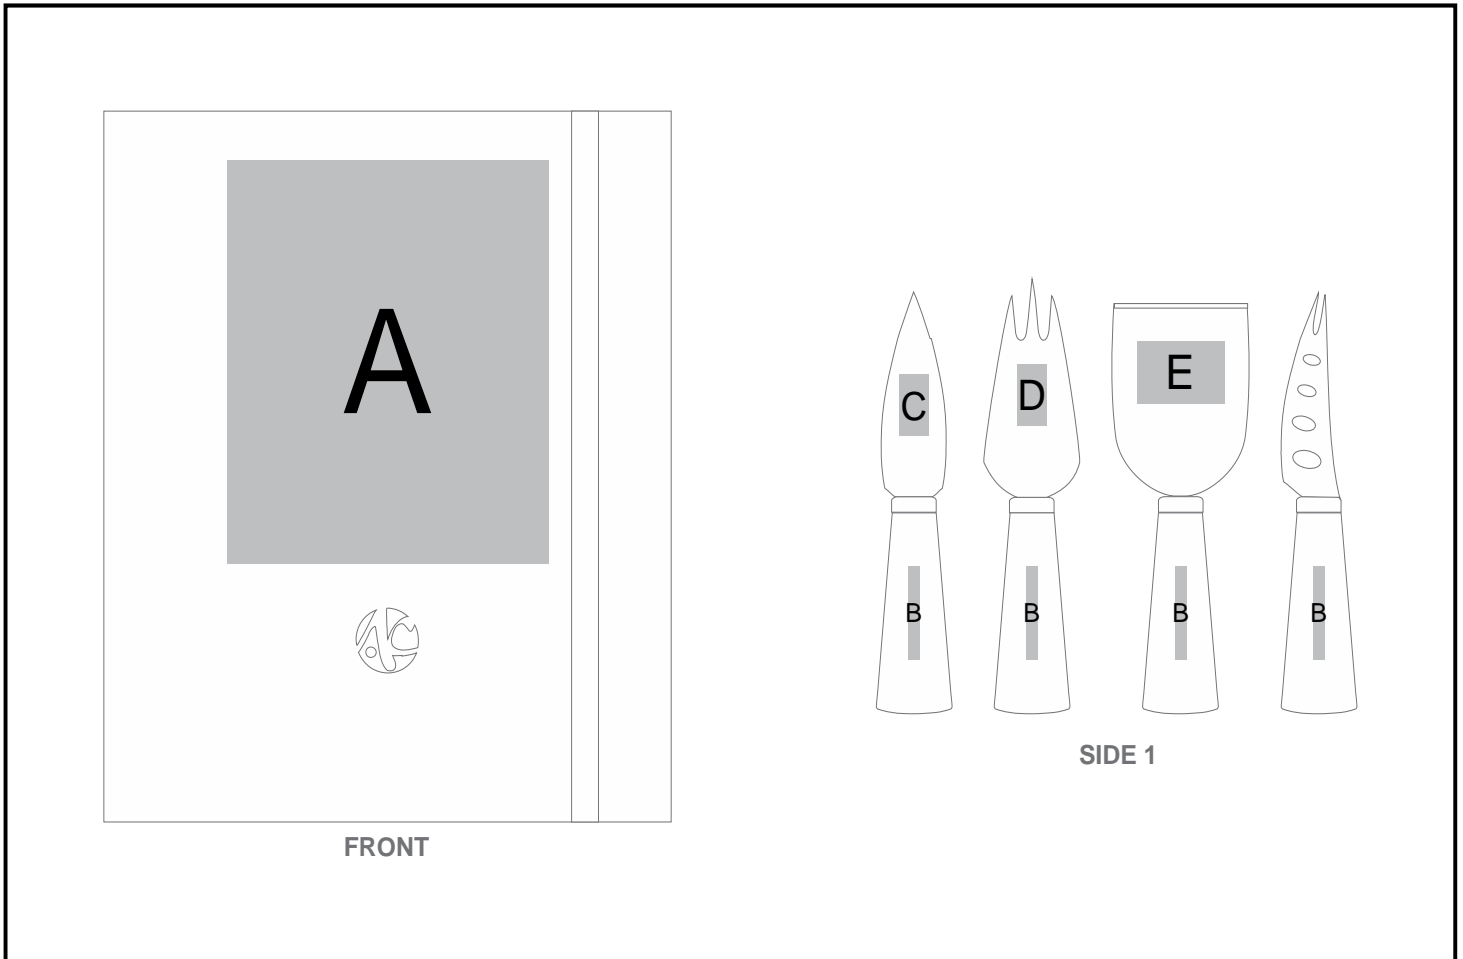

HL-AC-161-B

Andy Cartwright Clarens Cheese Knife Set

Need to know:

- Includes 1-Colour, 1-Position Screen Print on Box (setup fees apply)

- **Laser Colour:** POS B - Tonal | POS C, D & E - Silver

Branding Options:

Position	Branding Method (Branding Code)	No. of Colours	Dimension
A	Screen Print (SA)	1 Colour	110mm wide x 130mm high
B	Laser Engraving (LC)	N/A	30mm wide x 4mm high
C	Laser Engraving (LA)	N/A	20mm wide x 10mm high
D	Laser Engraving (LA)	N/A	20mm wide x 10mm high
E	Laser Engraving (LA)	N/A	30mm wide x 20mm high