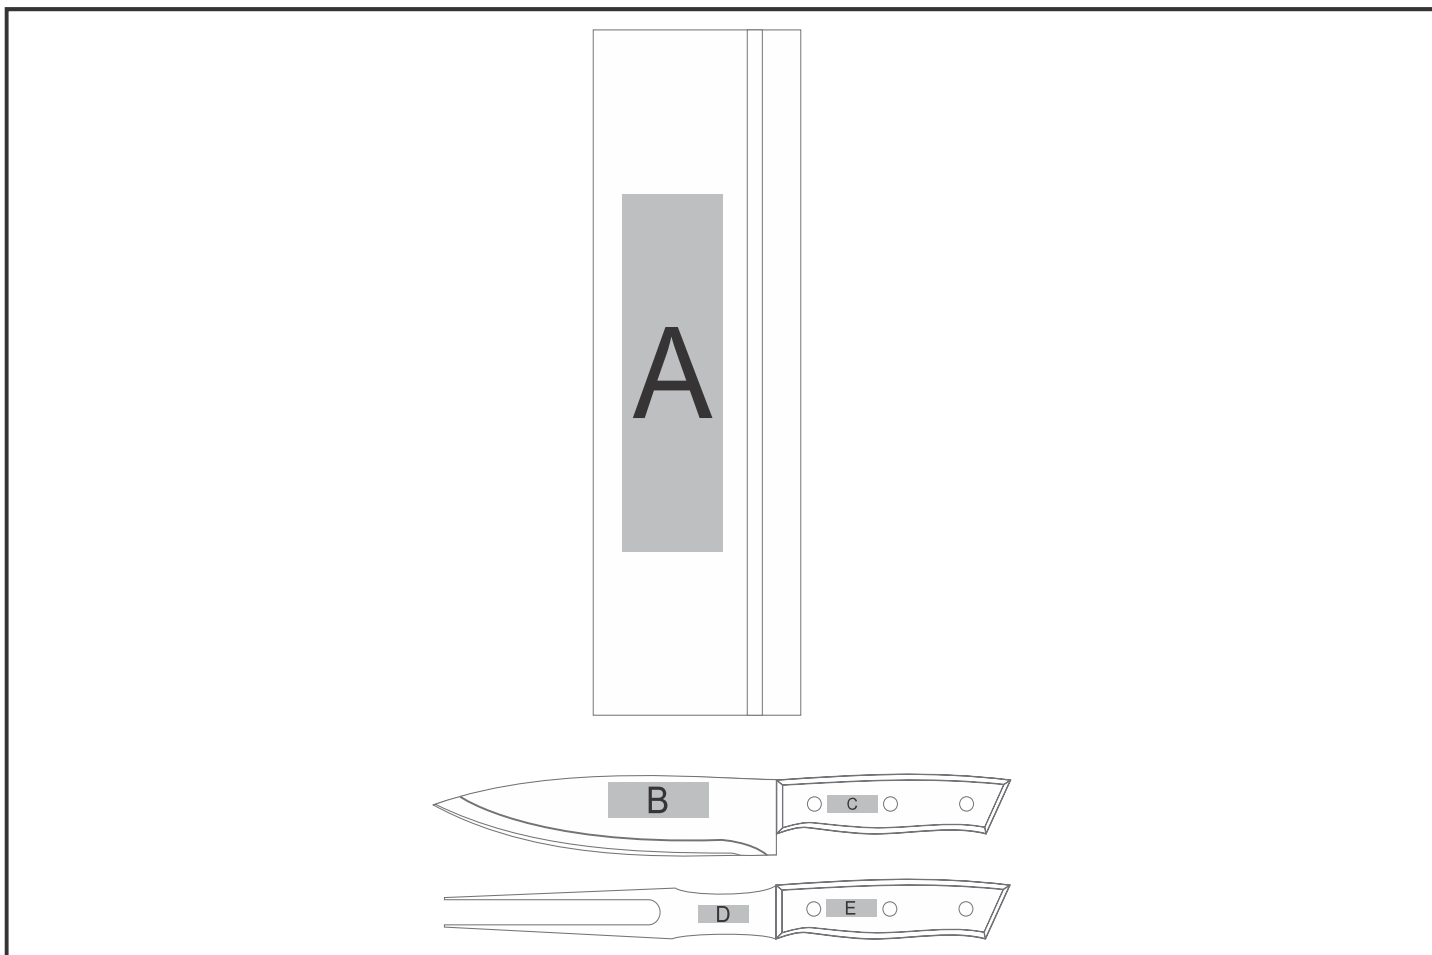

HL-AC-152-B

Andy Cartwright Ermelo Carving Set

Need to know:

- Includes 1-Colour 1-Position Screen Print on Box (setup fees apply)

- **Laser Colour:** Pos B & D - Silver | Pos C & E - Tonal

Branding Options:

Position	Branding Method (Branding Code)	No. of Colours	Dimension
A	Screen Print (SA)	1 Colour	60mm wide x 200mm high
B	Laser Engraving (LB)	N/A	60mm wide x 20mm high
C	Laser Engraving (LC)	N/A	30mm wide x 20mm high
D	Laser Engraving (LB)	N/A	30mm wide x 10mm high
E	Laser Engraving (LC)	N/A	30mm wide x 20mm high