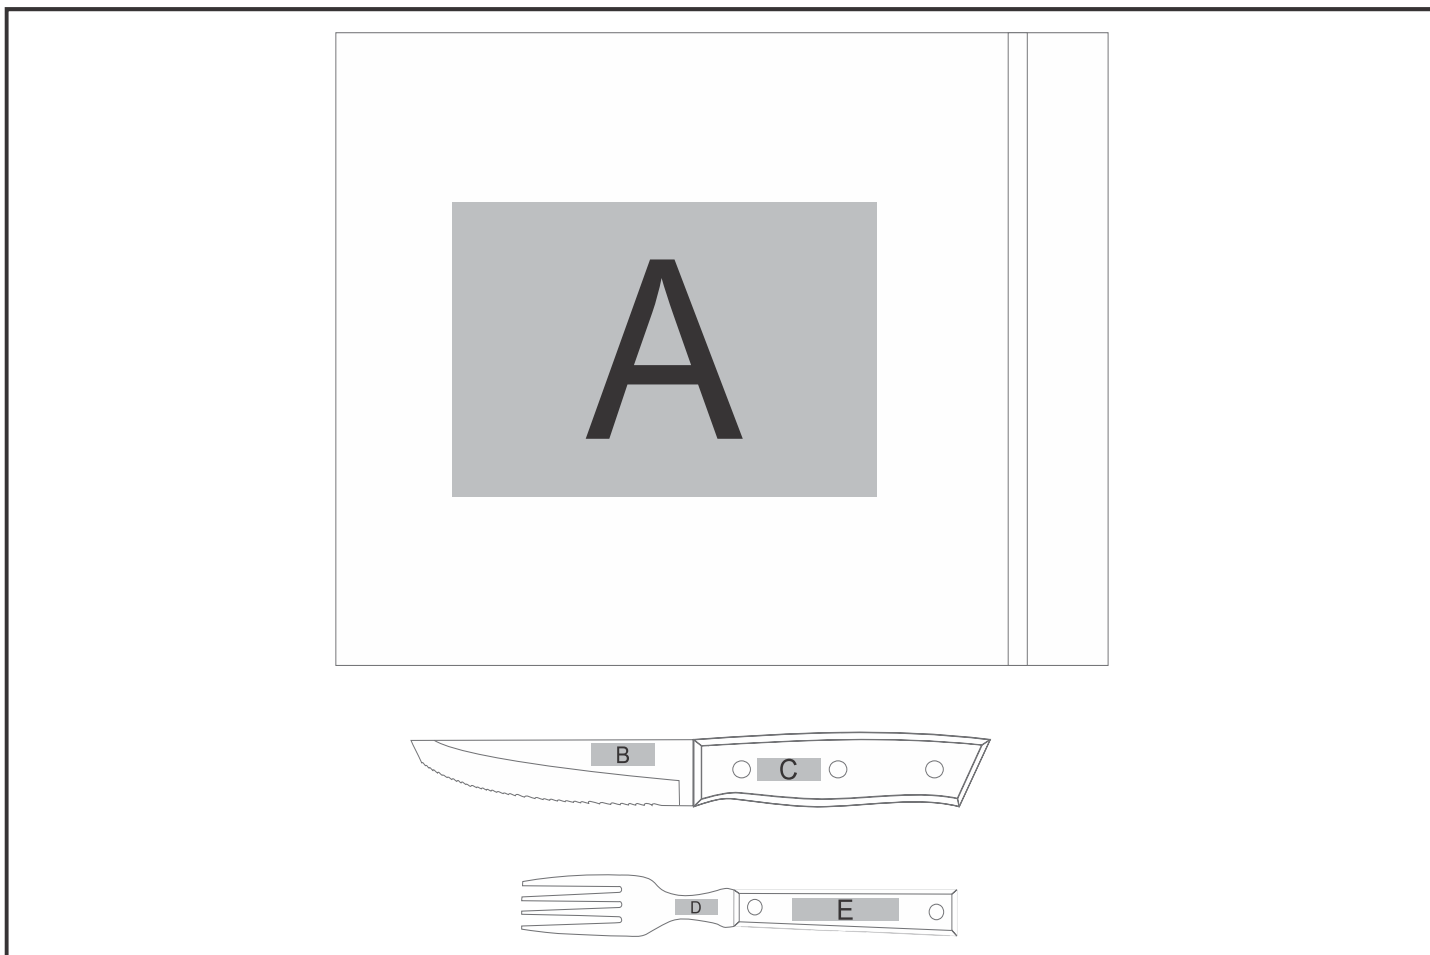

HL-AC-151-B

Andy Cartwright Ermelo Steak Knife and Fork Set

Need to know:

- Includes 1-Colour 1-Position Screen Print on Box (setup fees apply)

Laser Colour: Pos B & D - Silver | Pos C & E - Tonal

Branding Options:

Position	Branding Method (Branding Code)	No. of Colours	Dimension
A	Screen Print (SA)	1 Colour	200mm wide x 130mm high
B	Laser Engraving (LB)	N/A	30mm wide x 10mm high
C	Laser Engraving (LC)	N/A	30mm wide x 10mm high
D	Laser Engraving (LB)	N/A	20mm wide x 7mm high
E	Laser Engraving (LC)	N/A	50mm wide x 10mm high