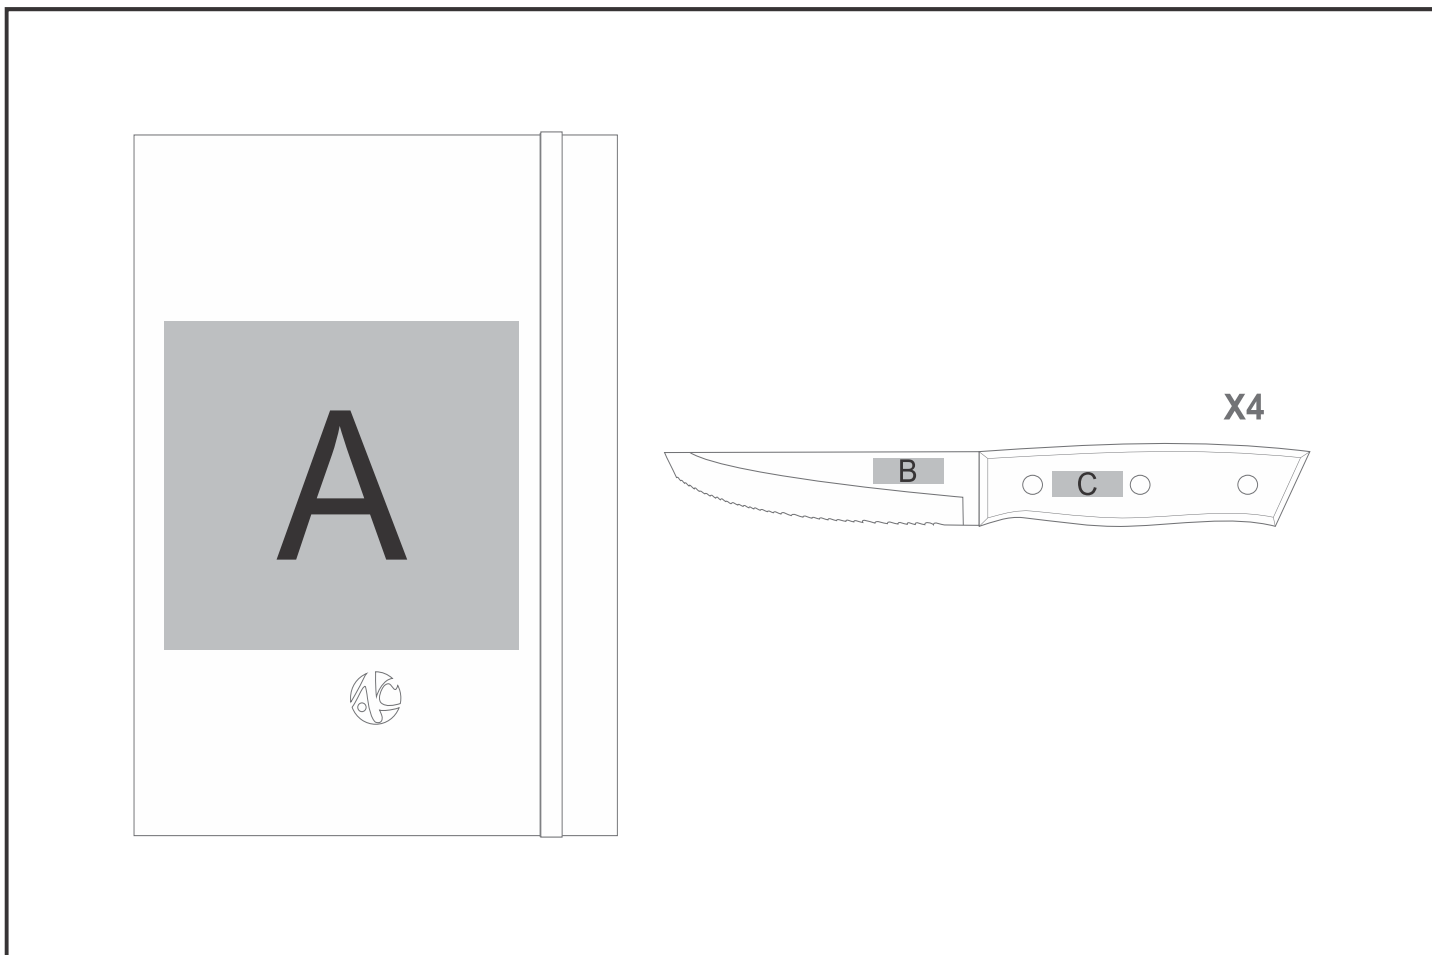

HL-AC-150-B

Andy Cartwright Ermelo Steak Knife Set

Need to know:

- Includes 1-Colour 1-Position Screen Print on Box (setup fees apply)

- **Laser Colour:** Pos B - Silver | Pos C - Tonal

Branding Options:

Position	Branding Method (Branding Code)	No. of Colours	Dimension
A	Screen Print (SA)	1 Colour	150mm wide x 130mm high
B	Laser Engraving (LB)	N/A	30mm wide x 10mm high
C	Laser Engraving (LC)	N/A	30mm wide x 10mm high