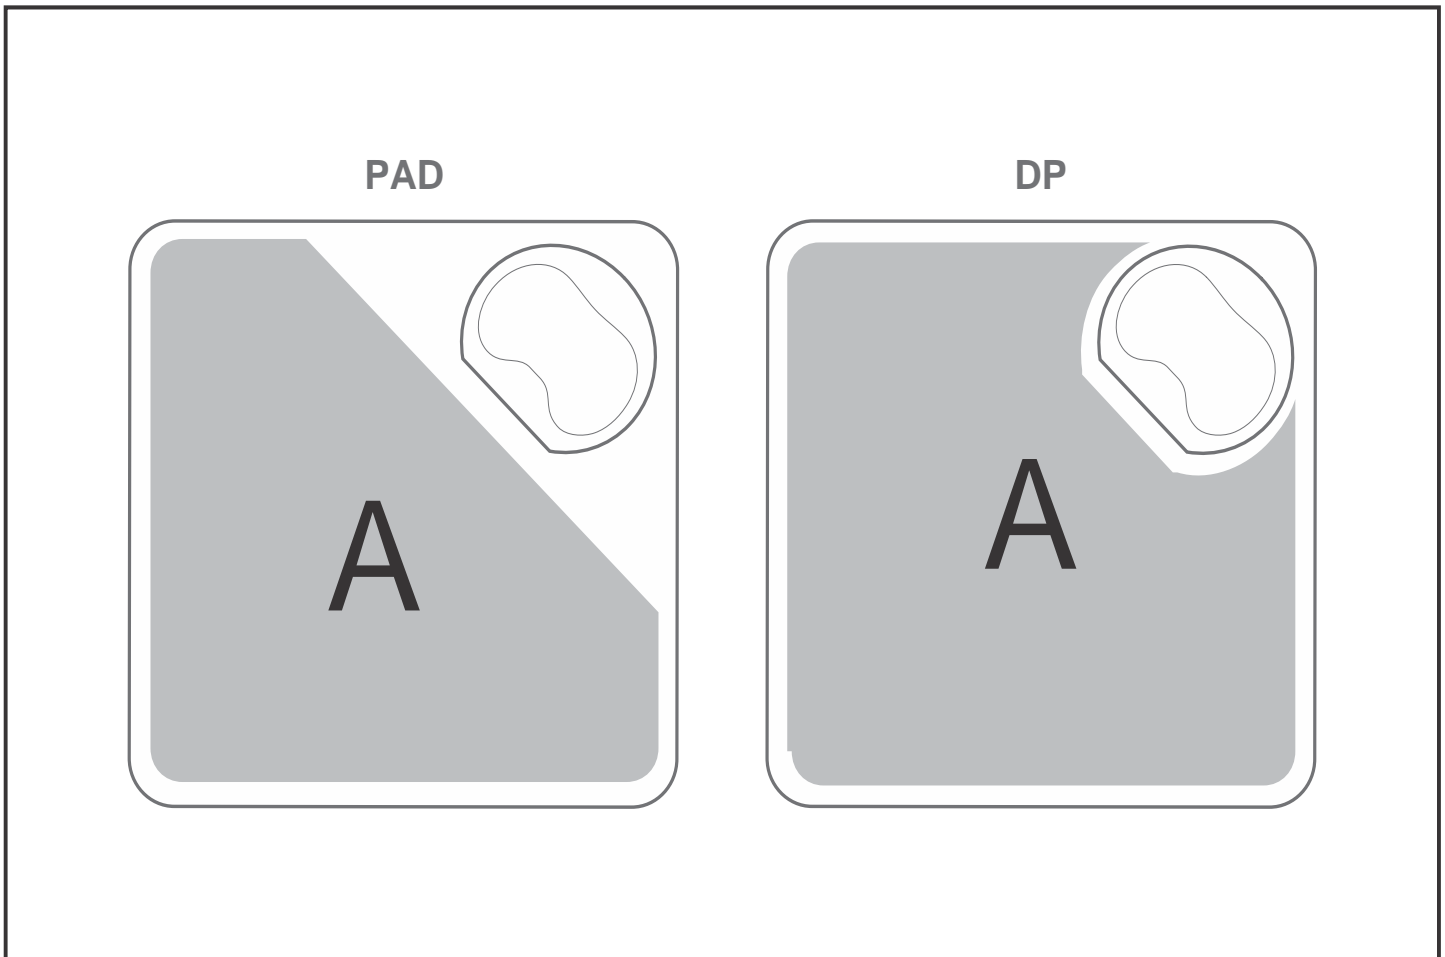

GV-AL-145-B

Altitude Sela RABS Coaster

Need to know:

Includes 1-Colour, 1-Position Pad Print OR 1-Position Direct Print (setup fees apply)

- No solid blocks will be branded in Pad.

Branding Options:

Position	Branding Method (Branding Code)	No. of Colours	Dimension
A	Pad Printing (PA)	4 Colours	55mm wide x 30mm high
A	Direct to Print (DP-A)	Full Colour	76mm wide x 76mm high