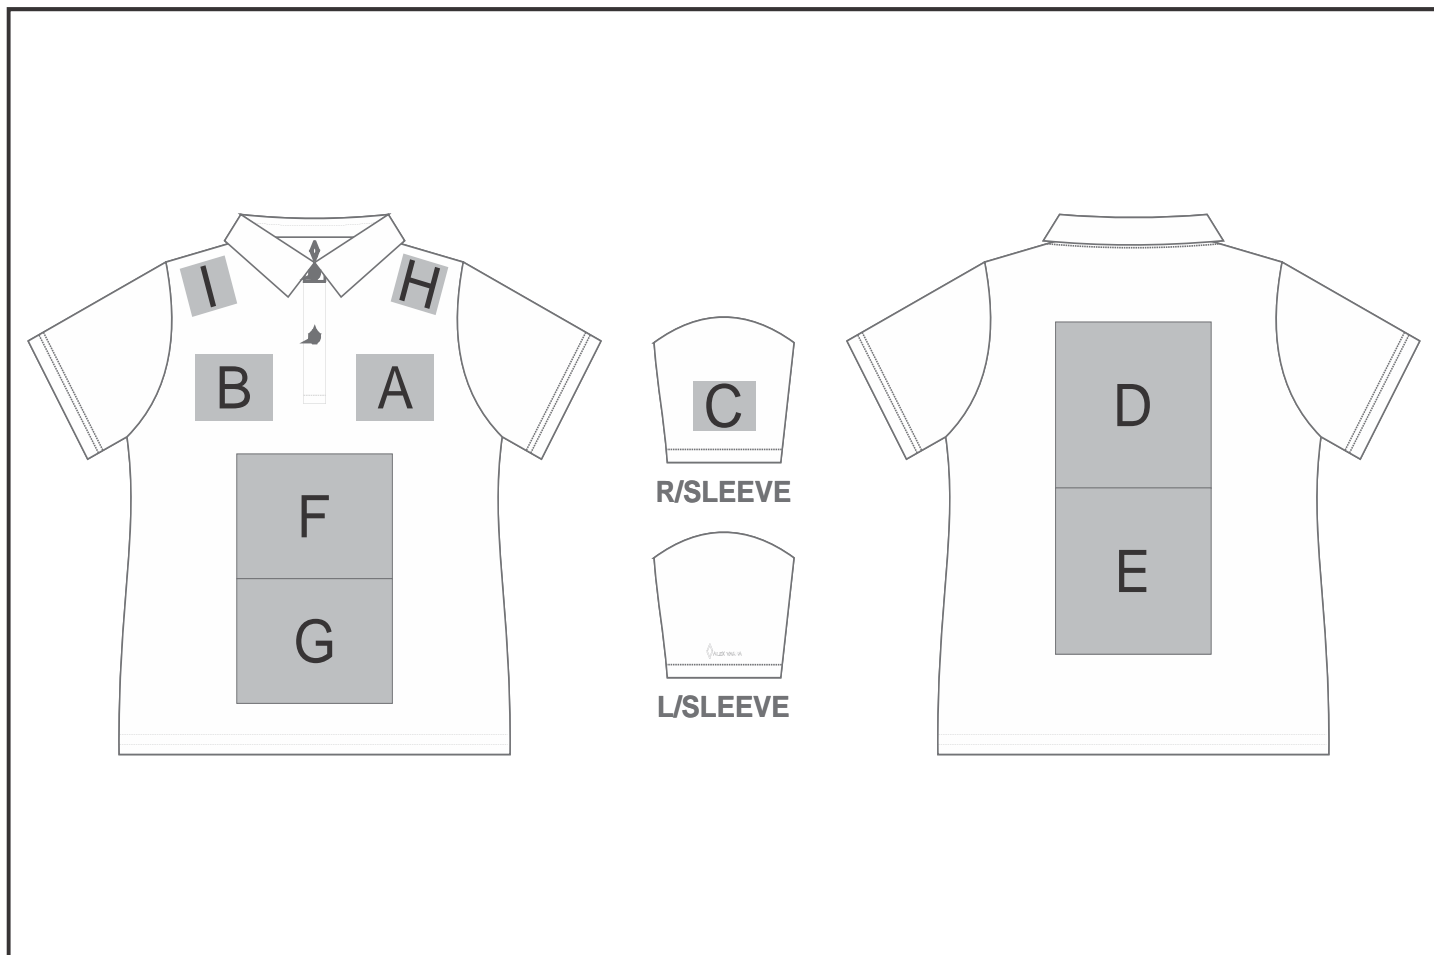

## Need to know:

- Includes 1-Position Embroidery (setup fees apply)
- **EMB Inclusive Parameters:** Left/Right Chest or Back = 100mm x 100mm.
- **EMB:** Small Text (Below 5mm) will not be Legible due to Nibbed Fabric.
- Please note Pos H & I will be branded +/- 30mm from the top seam
- Please note Pos F will be branded +/- 50mm from the placket
- Please note Pos G will be branded +/- 60mm from the bottom seam

## Branding Options:

Position	Branding Method (Branding Code)	No. of Colours	Dimension
A	Embroidery (EM-CLOTHING)	N/A	100mm wide x 80mm high
A	Silicone (STP-A)	N/A	30mm wide x 30mm high
A	Silicone (STP-B)	N/A	50mm wide x 50mm high
A	Silicone (STP-C)	N/A	80mm wide x 80mm high
A	Silicone (STP-D)	N/A	100mm wide x 40mm high
B	Embroidery (EM-CLOTHING)	N/A	100mm wide x 100mm high

B	Silicone (STP-A)	N/A	30mm wide x 30mm high
B	Silicone (STP-B)	N/A	50mm wide x 50mm high
B	Silicone (STP-C)	N/A	80mm wide x 80mm high
B	Silicone (STP-D)	N/A	100mm wide x 40mm high

C	Embroidery (EM-CLOTHING)	N/A	80mm wide x 60mm high
C	Silicone (STP-A)	N/A	30mm wide x 30mm high
C	Silicone (STP-B)	N/A	50mm wide x 50mm high
C	Silicone (STP-C)	N/A	80mm wide x 80mm high

D	Embroidery (EM-CLOTHING)	N/A	200mm wide x 200mm high
D	Silicone (STP-A)	N/A	30mm wide x 30mm high
D	Silicone (STP-B)	N/A	50mm wide x 50mm high
D	Silicone (STP-C)	N/A	80mm wide x 80mm high
D	Silicone (STP-D)	N/A	110mm wide x 40mm high