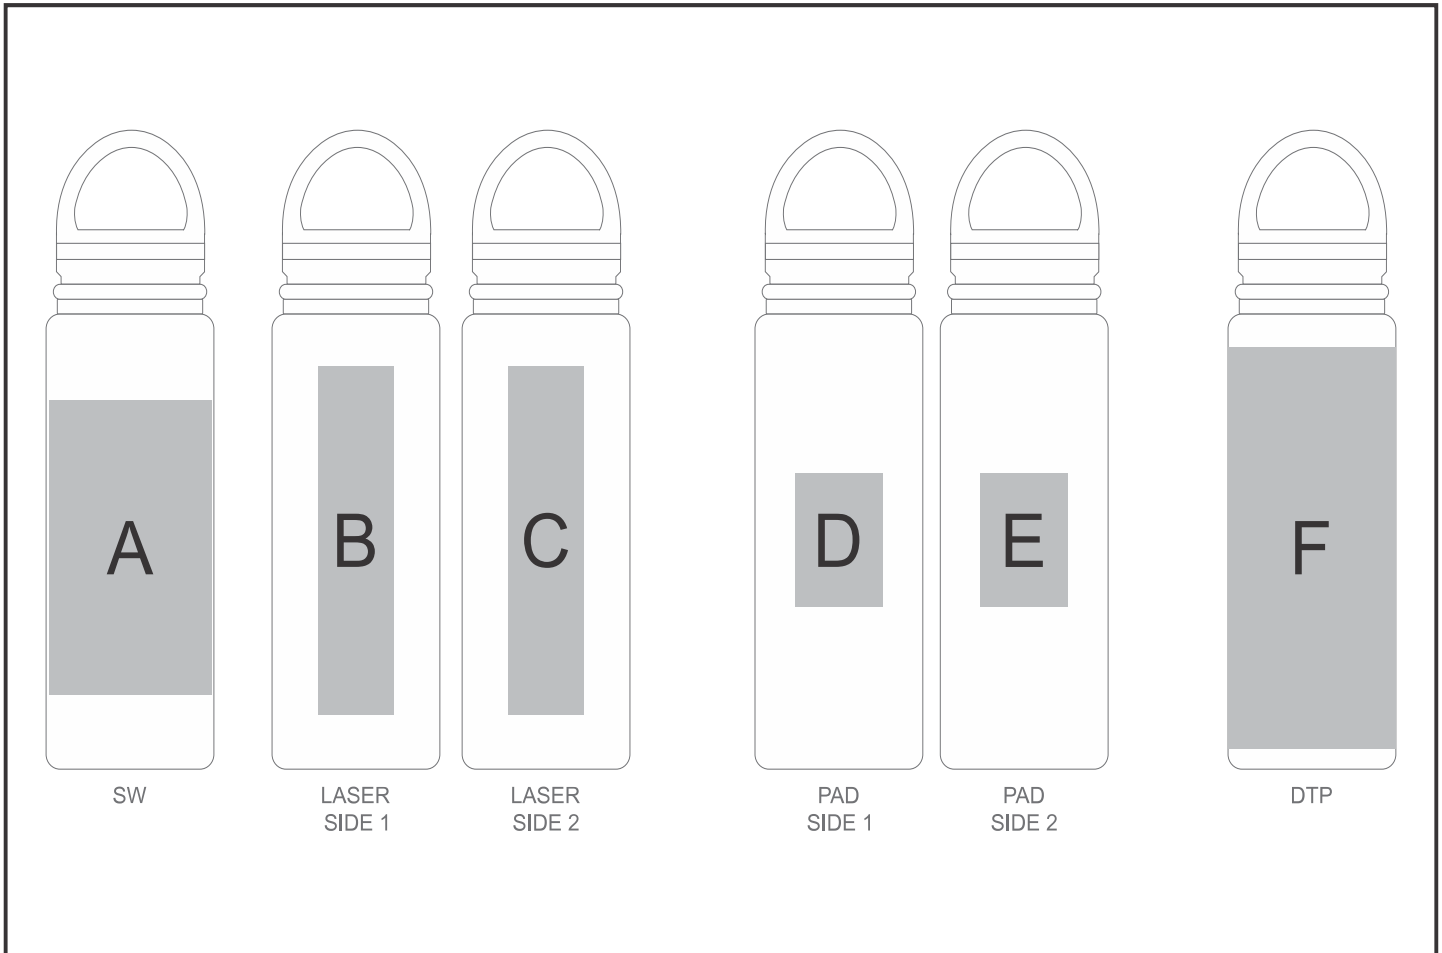

GP-AL-64-B

Altitude Bolatti SS Water Bottle – 750ml

Need to know:

- Includes 1-Colour 1-Position Screen Wrap OR 1-Colour 1-Position Pad Print (setup fees apply)

- **Laser Colour: Silver**

- The position of the branding on the bottle relative to the lid may differ from the position indicated in the pictures and the line drawing.

Branding Options:

Position	Branding Method (Branding Code)	No. of Colours	Dimension
A	Screen Wrap (SW)	1 Colour	170mm wide x 110mm high
B	Laser Engraving (LA)	N/A	30mm wide x 130mm high
C	Laser Engraving (LA)	N/A	30mm wide x 130mm high
D	Pad Printing (PA)	4 Colours	35mm wide x 50mm high
E	Pad Printing (PA)	4 Colours	35mm wide x 50mm high

F	Digital Print Drinkware (DP-C)	Full Colour	235mm wide x 70mm high
F	Digital Print Drinkware (DP-D)	Full Colour	235mm wide x 110mm high
F	Digital Print Drinkware (DP-E)	Full Colour	235mm wide x 150mm high