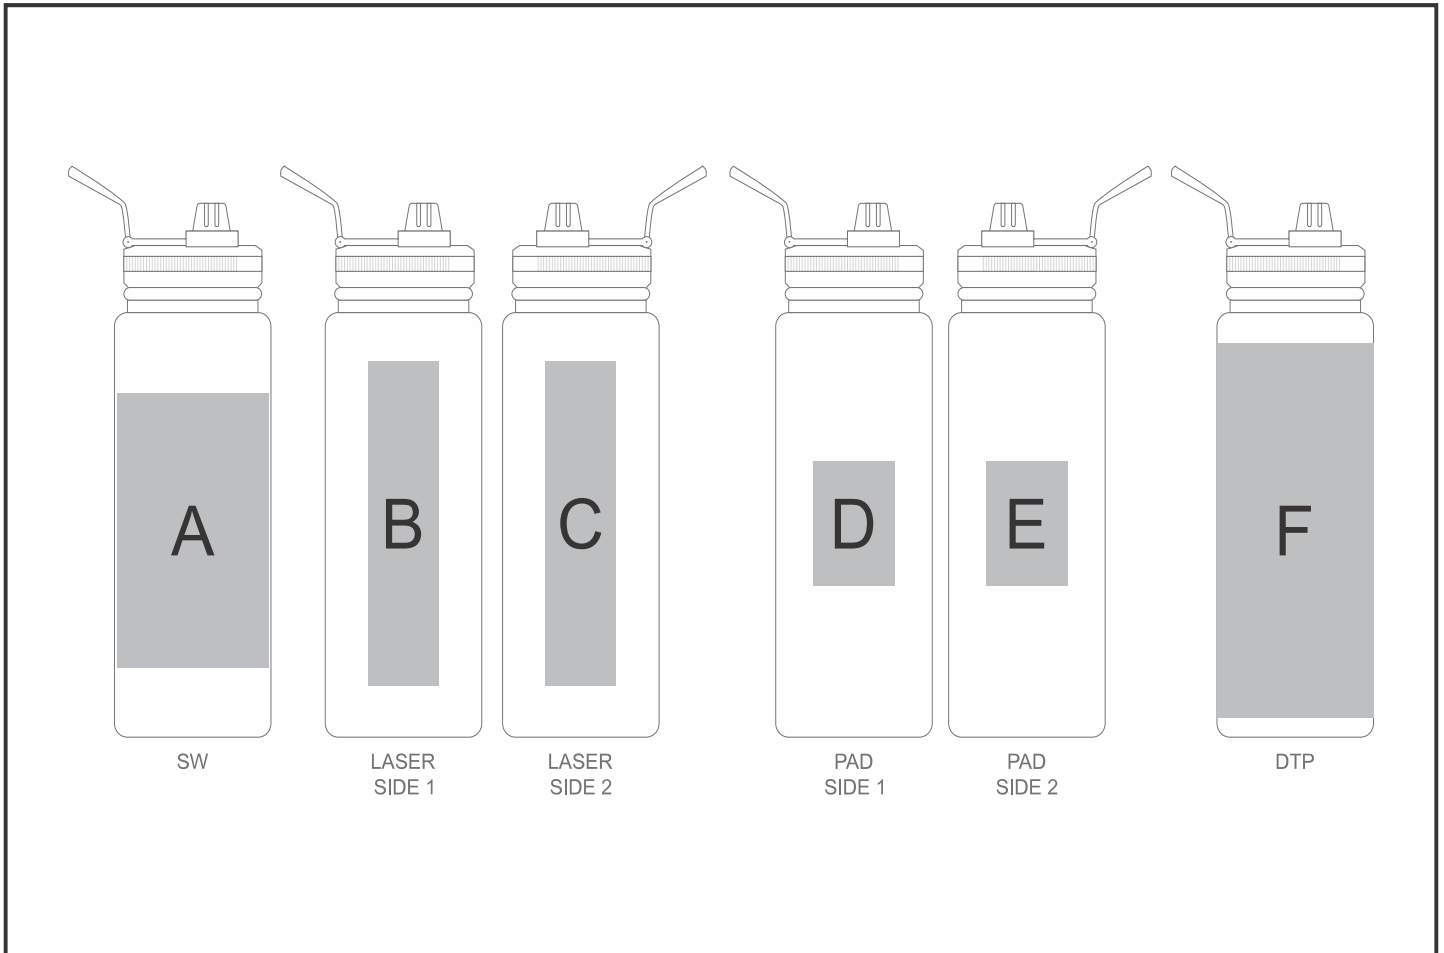

GP-AL-63-B

Altitude Romero SS Water Bottle – 750ml

Need to know:

- Includes 1-Colour 1-Position Screen Wrap OR 1-Colour 1-Position Pad Print (setup fees apply)

- **Laser Colour:** POS B & C - Silver

- The position of the branding on the bottle relative to the lid may differ from the position indicated in the pictures and the line drawing.

Branding Options:

Position	Branding Method (Branding Code)	No. of Colours	Dimension
A	Screen Wrap (SW)	1 Colour	170mm wide x 110mm high
B	Laser Engraving (LA)	N/A	30mm wide x 130mm high
C	Laser Engraving (LA)	N/A	30mm wide x 130mm high
D	Pad Printing (PA)	4 Colours	35mm wide x 50mm high
E	Pad Printing (PA)	4 Colours	35mm wide x 50mm high

F	Digital Print Drinkware (DP-C)	Full Colour	235mm wide x 70mm high
F	Digital Print Drinkware (DP-D)	Full Colour	135mm wide x 110mm high
F	Digital Print Drinkware (DP-E)	Full Colour	135mm wide x 150mm high