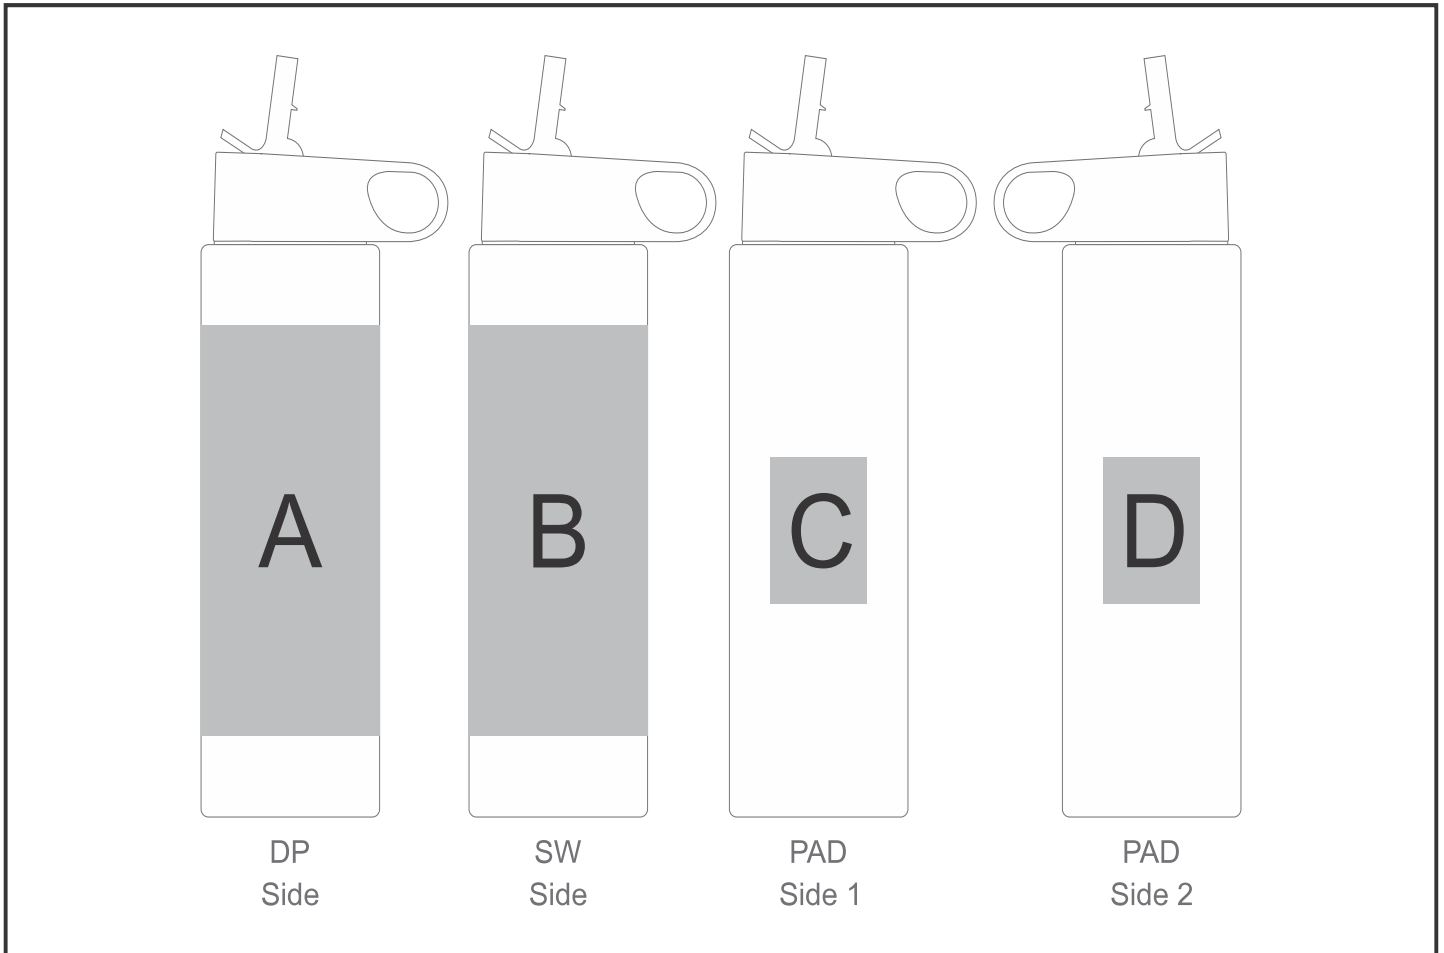

# GP-AL-55-B

Altitude Valdivia Recycled PET Water Bottle – 750m

## Need to know:

- Includes 1-Colour 1-Position Screen Wrap OR 1-Colour 1-Position Pad Print (setup fees apply)

- The position of the branding on the bottle relative to the lid may differ from the position indicated in the pictures and the line drawing.

## Branding Options:

Position	Branding Method (Branding Code)	No. of Colours	Dimension
A	Digital Print Drinkware (DP-C)	Full Colour	221mm wide x 90mm high
A	Digital Print Drinkware (DP-D)	Full Colour	221mm wide x 130mm high
A	Digital Print Drinkware (DP-E)	Full Colour	221mm wide x 170mm high
B	Screen Wrap (SW)	1 Colour	180mm wide x 130mm high

C	Pad Printing (PA)	4 Colours	35mm wide x 50mm high
---	-------------------	-----------	-----------------------

D	Pad Printing (PA)	4 Colours	35mm wide x 50mm high
---	-------------------	-----------	-----------------------