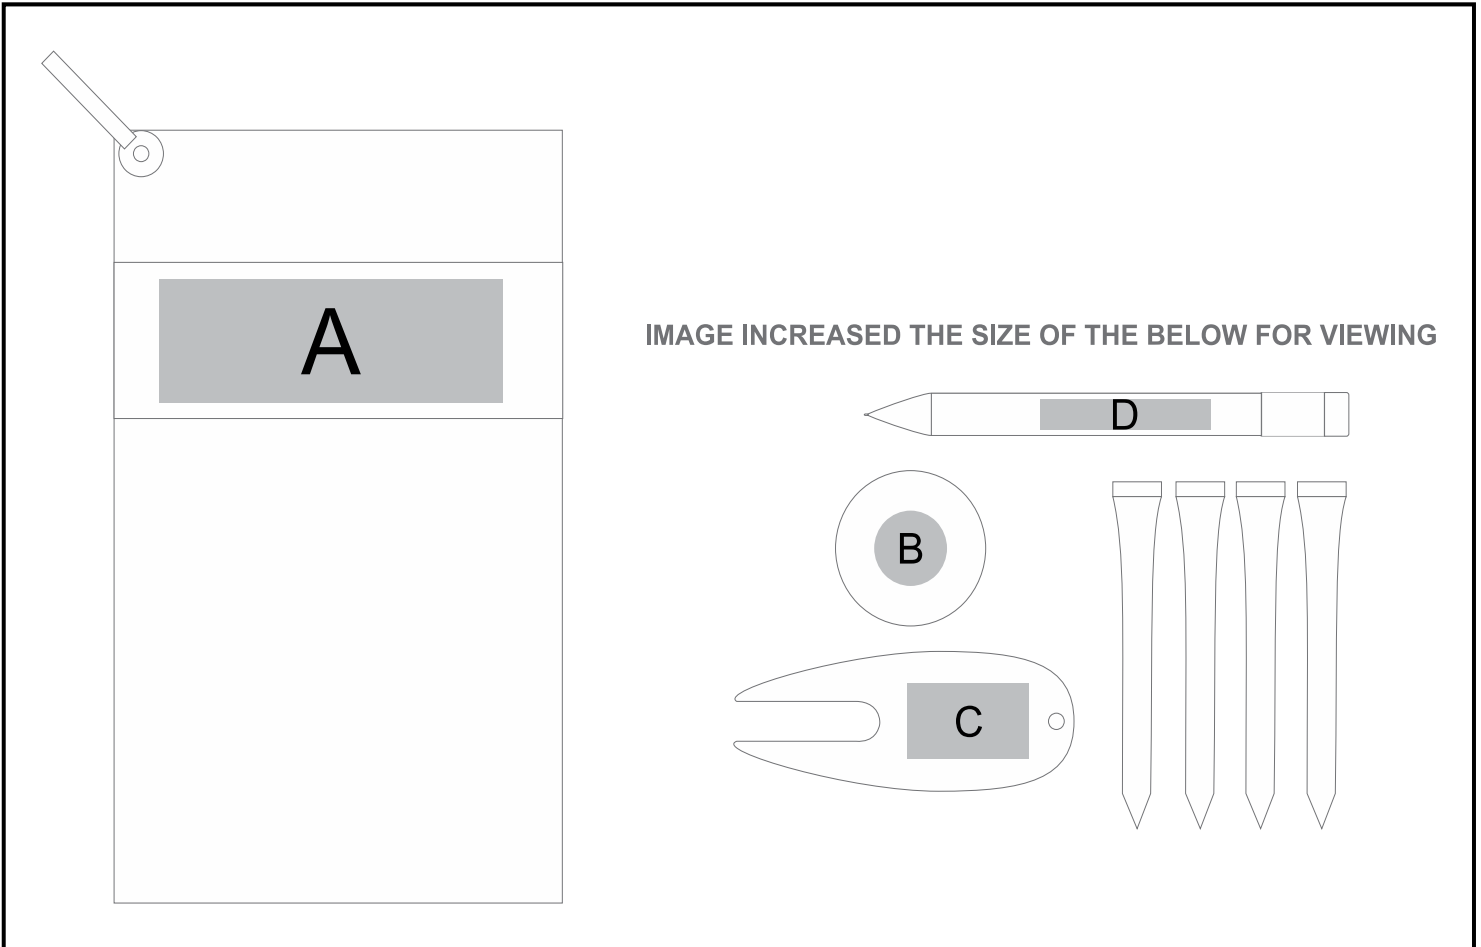

## Need to know:

- Includes 1-Colour, 1-Position Screen Print on Towel (setup fees apply)

## Branding Options:

Position	Branding Method (Branding Code)	No. of Colours	Dimension
A	Screen Print (SC)	2 Colours	230mm wide x 50mm high
A	Embroidery (EM-OTHER)	N/A	180mm wide x 80mm high
B	Pad Printing (PB)	4 Colours	15mm wide x 15mm high
C	Pad Printing (PB)	4 Colours	15mm wide x 25mm high
D	Pad Printing (PB)	4 Colours	35mm wide x 6mm high