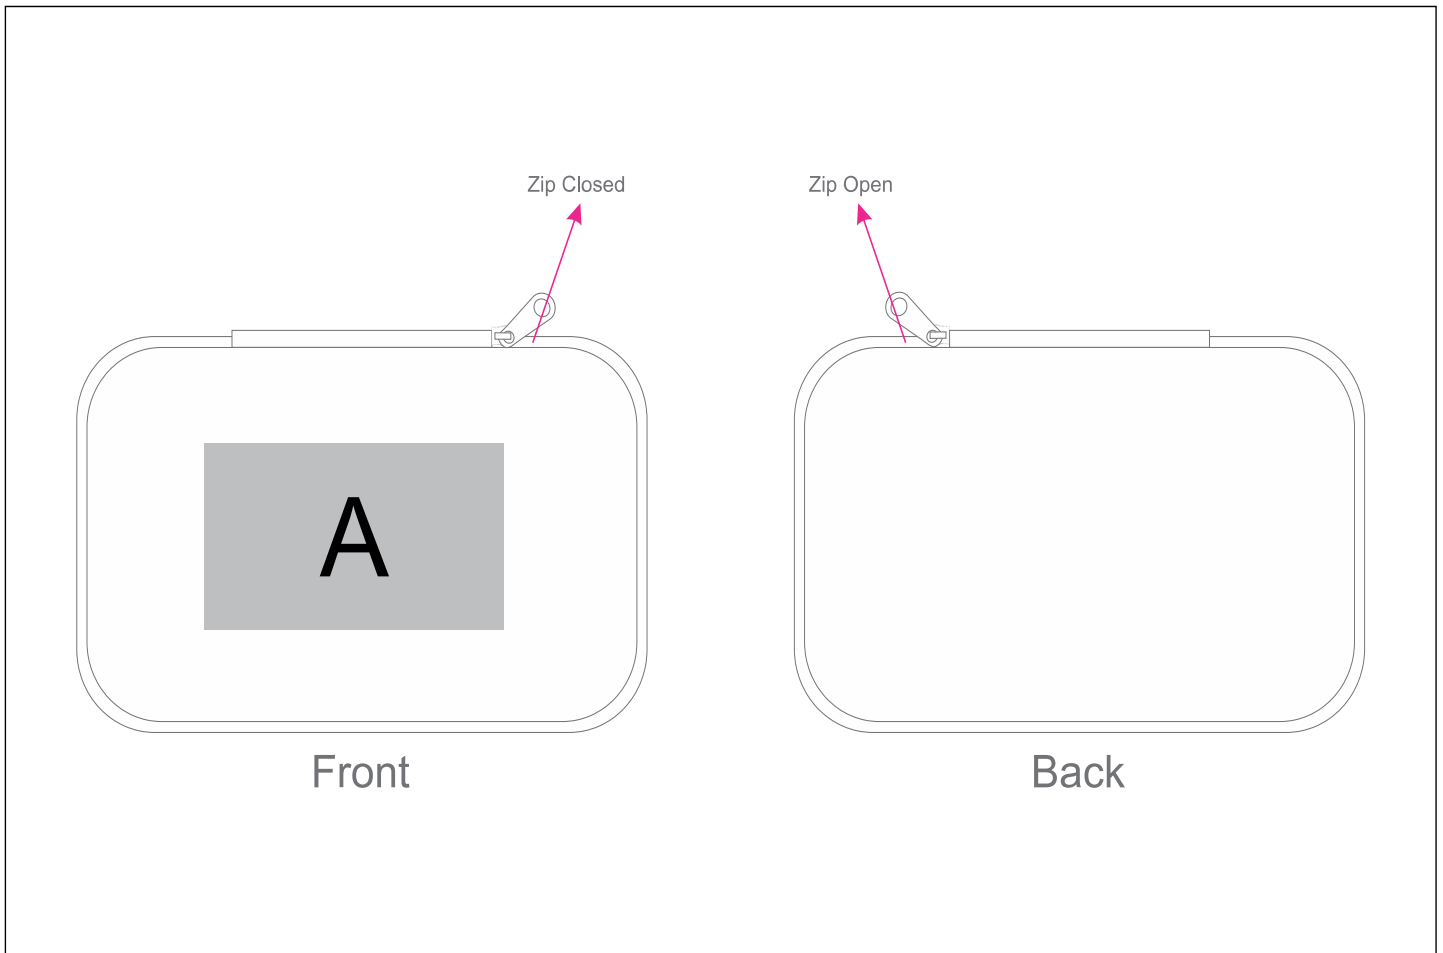

# GP-AL-161-B

Altitude Alchemy Tech Set

## Need to know:

- Includes 1-Colour, 1-Position Screen Print (setup fees apply)
- Cannot guarantee a straight print due to inconsistency of the item

## Branding Options:

Position	Branding Method (Branding Code)	No. of Colours	Dimension
A	Screen Print (SB)	1 Colour	60mm wide x 35mm high