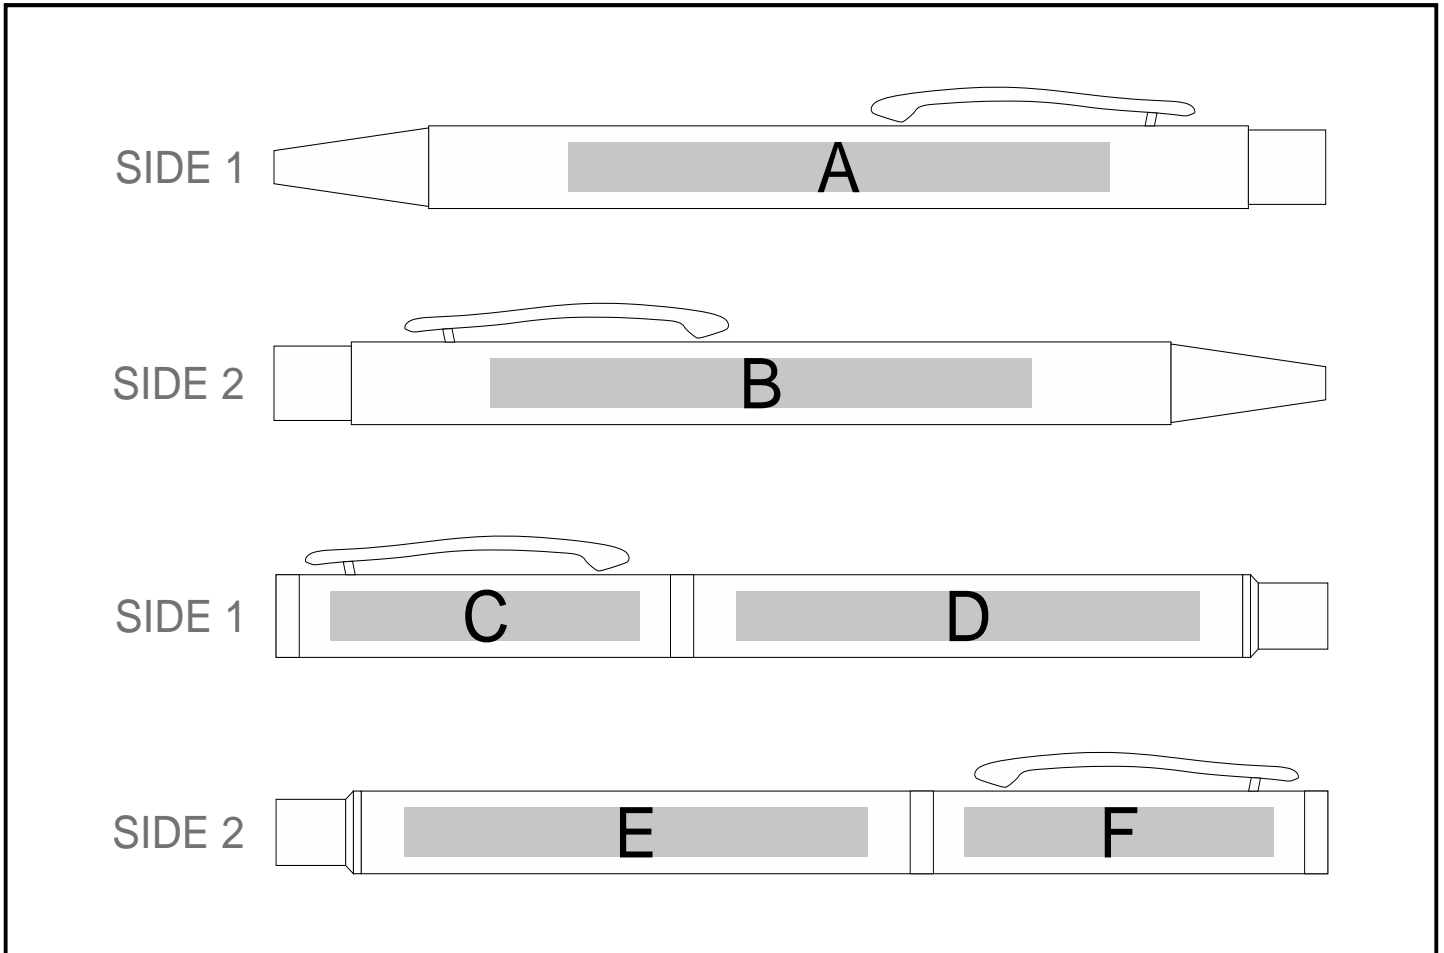

# GP-AL-153-B

Omega Ball Pen & Rollerball Set

## Need to know:

- Includes 1-Position Laser Engraving on Both Pen & Roller Ball (setup fee applies)
- Pad print is not recommended due to the ink not bonding with Material of the item
- **Laser Colour:** Pos A - Light Grey | Pos B & C - White

## Branding Options:

Position	Branding Method (Branding Code)	No. of Colours	Dimension
A	Laser Engraving (LA)	N/A	70mm wide x 6mm high
B	Laser Engraving (LA)	N/A	70mm wide x 6mm high
C	Laser Engraving (LA)	N/A	40mm wide x 6mm high
D	Laser Engraving (LA)	N/A	60mm wide x 6mm high
E	Laser Engraving (LA)	N/A	60mm wide x 6mm high

F	Laser Engraving (LA)	N/A	40mm wide x 6mm high
---	----------------------	-----	----------------------