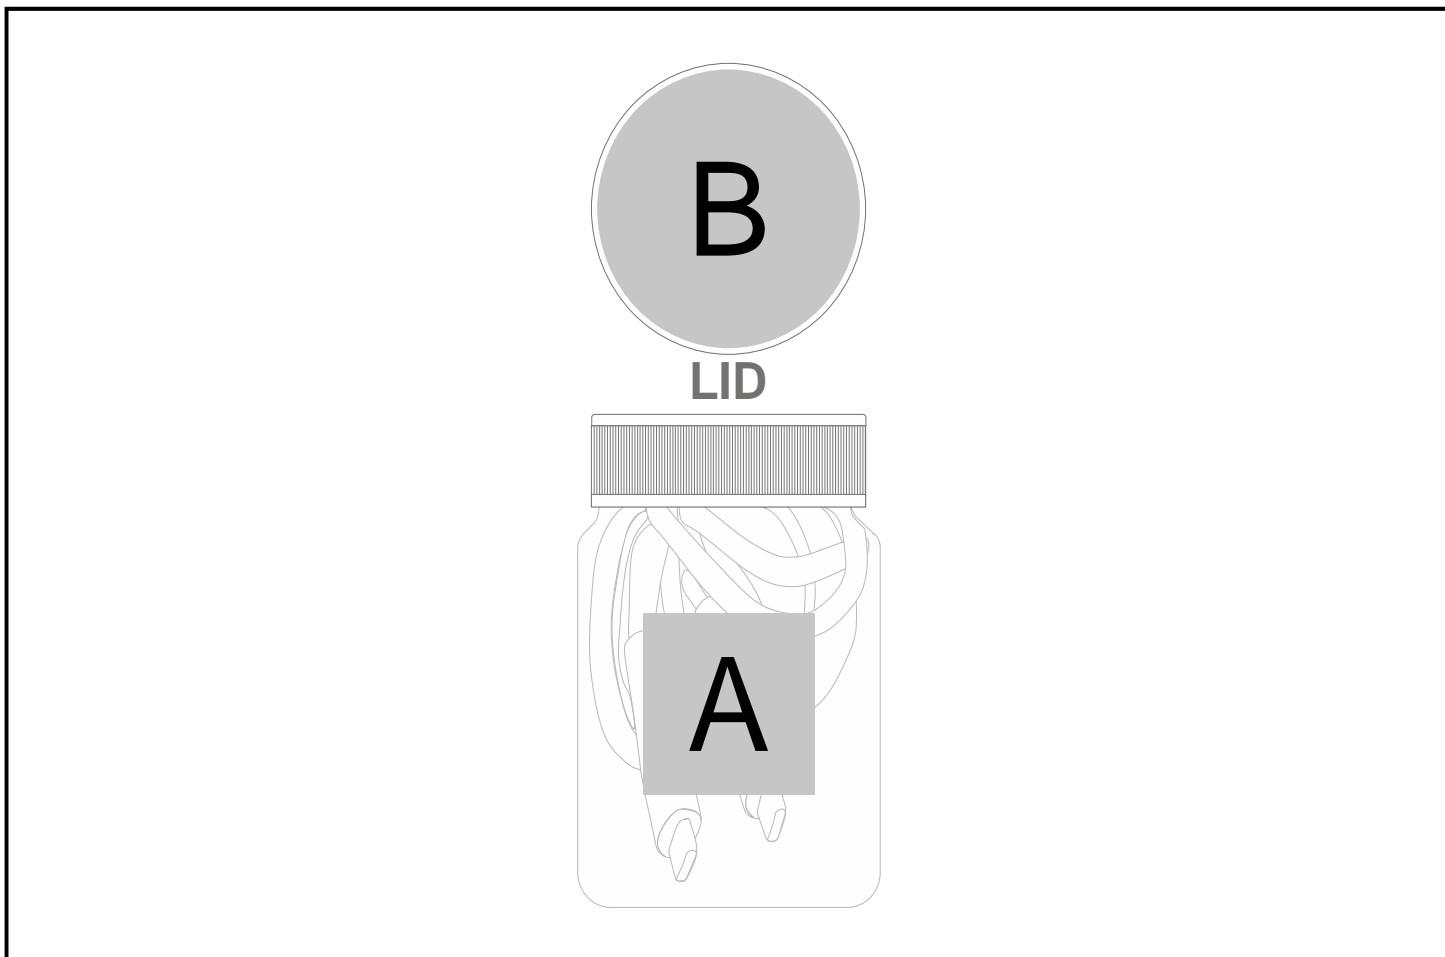

GP-AL-149-B

Altitude Nitty Fast Charge C2C Cable in Jar

Need to know:

- Includes 1-Colour, 1-Position Pad Print on Container (setup fees apply)

Branding Options:

Position	Branding Method (Branding Code)	No. of Colours	Dimension
A	Pad Printing (PB)	1 Colour	30mm wide x 30mm high
B	Digital Dome Sticker (DC)	Full Colour	46mm wide x 46mm high