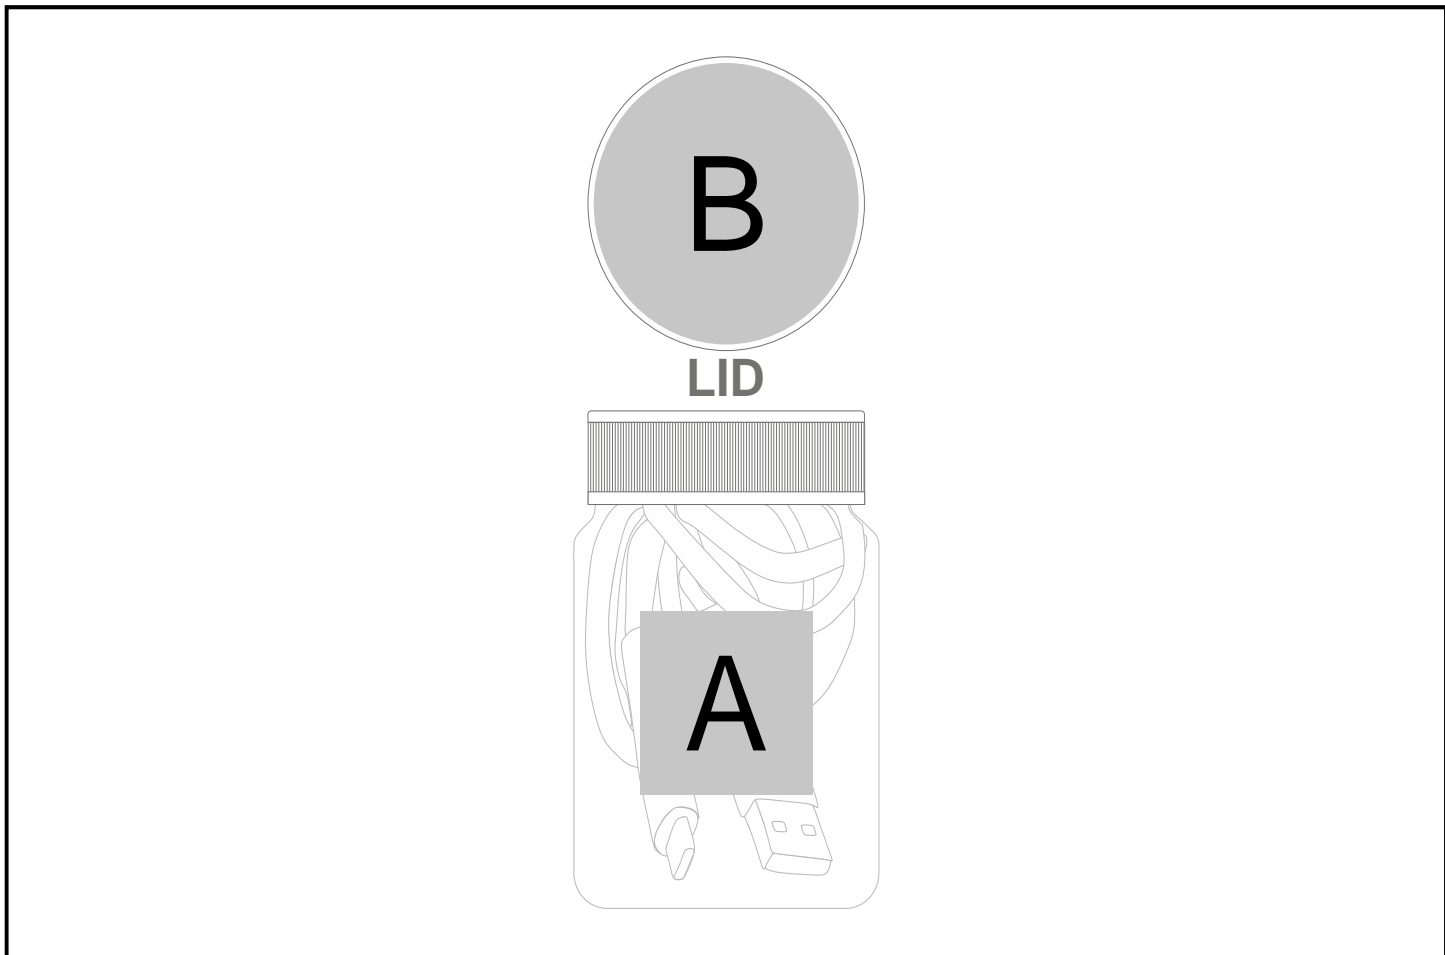

GP-AL-148-B

Altitude Muttle Fast Charge A2C Cable in Jar

Need to know:

- Includes 1-Colour, 1-Position Pad Print on Container (setup fees apply)

Branding Options:

Position	Branding Method (Branding Code)	No. of Colours	Dimension
A	Pad Printing (PB)	1 Colour	30mm wide x 30mm high
B	Digital Dome Sticker (DC)	Full Colour	46mm wide x 46mm high