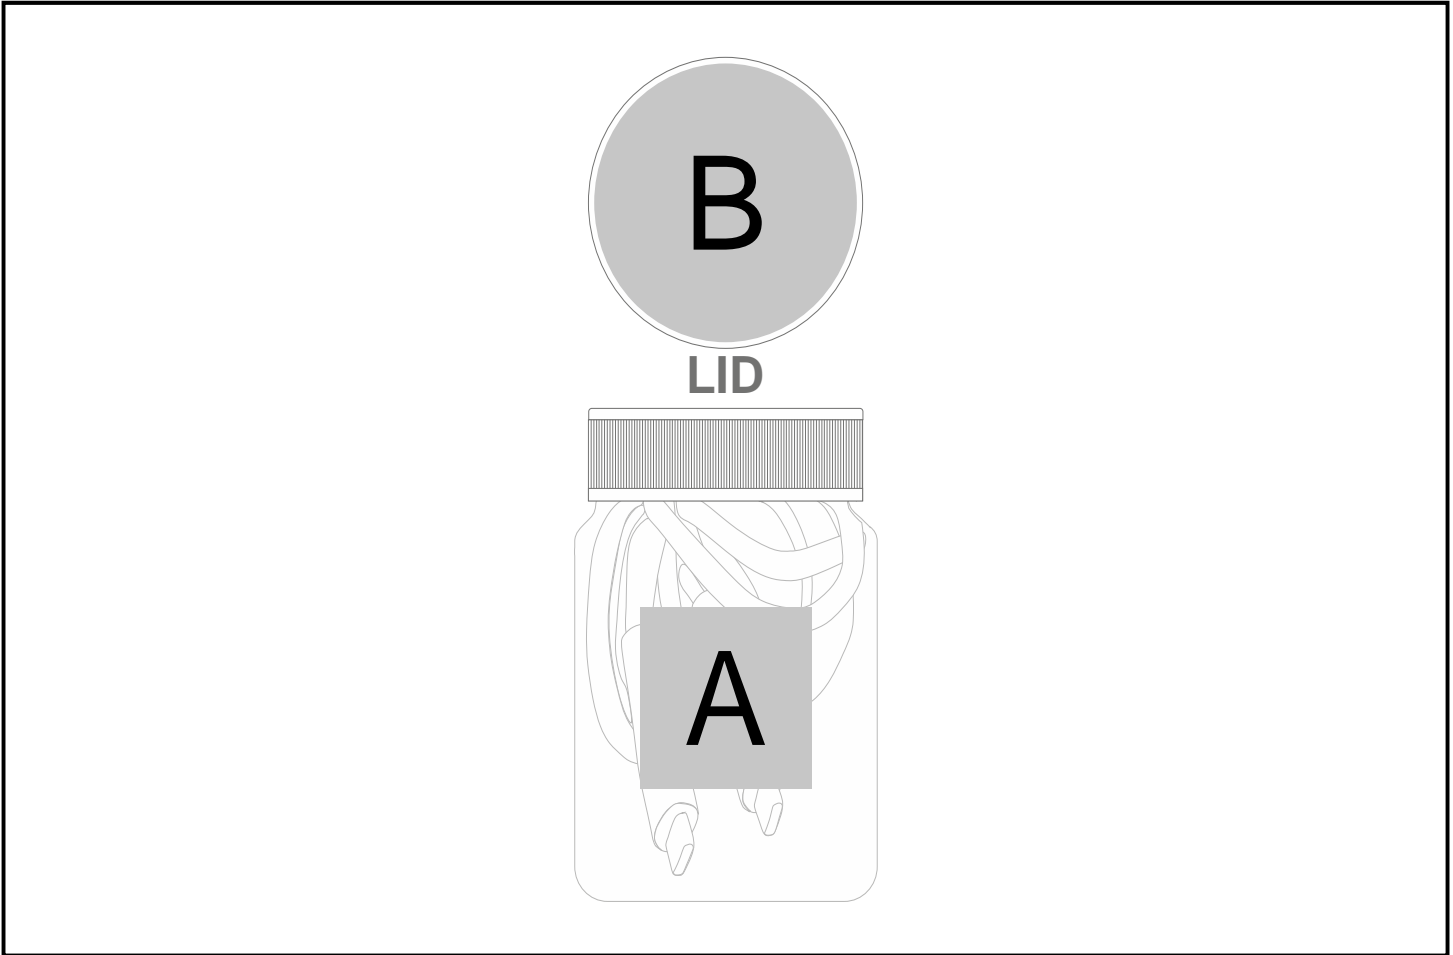

# GP-AL-147-B

Altitude Fabbit Fast Charge C2C Cable in Jar

## Need to know:

- Includes 1-Colour, 1-Position Pad Print on Container (setup fees apply)

## Branding Options:

| Position | Branding Method (Branding Code) | No. of Colours | Dimension             |
|----------|---------------------------------|----------------|-----------------------|
| A        | Pad Printing (PB)               | 1 Colour       | 30mm wide x 30mm high |
| B        | Digital Dome Sticker (DC)       | Full Colour    | 46mm wide x 46mm high |