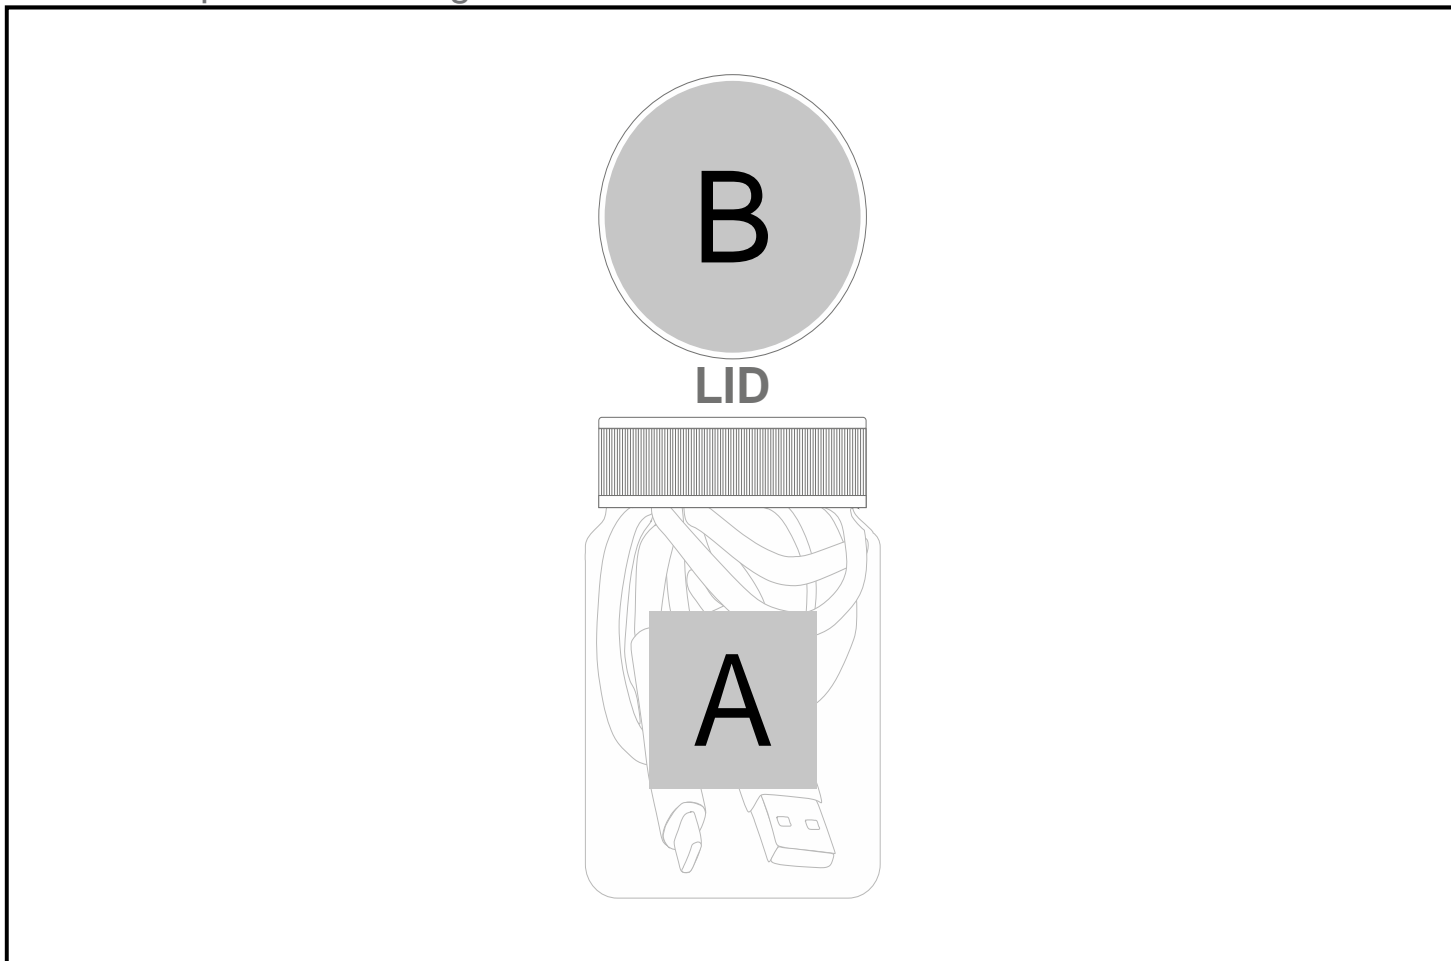

# GP-AL-146-B

Altitude Capsit Fast Charge A2C Cable in Jar

## Need to know:

- Includes 1-Colour, 1-Position Pad Print on Container (setup fees apply)

## Branding Options:

Position	Branding Method (Branding Code)	No. of Colours	Dimension
A	Pad Printing (PB)	1 Colour	30mm wide x 30mm high
B	Digital Dome Sticker (DC)	Full Colour	46mm wide x 46mm high