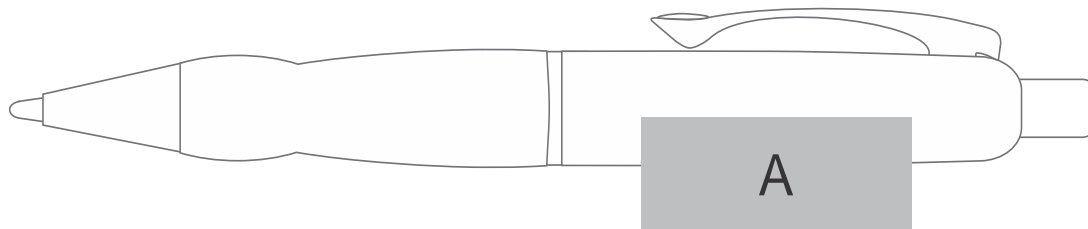

# GP-AL-137-B

Altitude Turbo Uso Ball Pen

**\*\*\* Wrap Print on quantities over 500 \*\*\***

**PAD WRAP**

**PAD PRINT**

## **Need to know:**

- Includes 1-Colour, 1-Position Pad Print (setup fee applies)

## **Branding Options:**

| Position | Branding Method (Branding Code) | No. of Colours | Dimension             |
|----------|---------------------------------|----------------|-----------------------|
| A        | Pad Printing (PC)               | 4 Colours      | 45mm wide x 8mm high  |
| A        | Pad Wrap (PW)                   | 1 Colour       | 35mm wide x 14mm high |