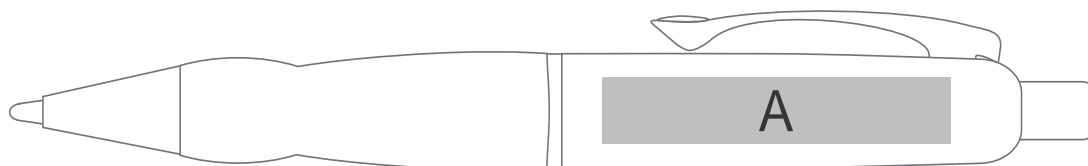

# GP-AL-137-B

Altitude Turbo Uso Ball Pen

**\*\*\* Wrap Print on quantities over 500 \*\*\***

**PAD WRAP**

**PAD PRINT**

## **Need to know:**

- Includes 1-Colour, 1-Position Pad Print (setup fee applies)

## **Branding Options:**

| Position | Branding Method (Branding Code) | No. of Colours | Dimension             |
|----------|---------------------------------|----------------|-----------------------|
| A        | Pad Printing (PC)               | 4 Colours      | 45mm wide x 8mm high  |
| A        | Pad Wrap (PW)                   | 1 Colour       | 35mm wide x 14mm high |