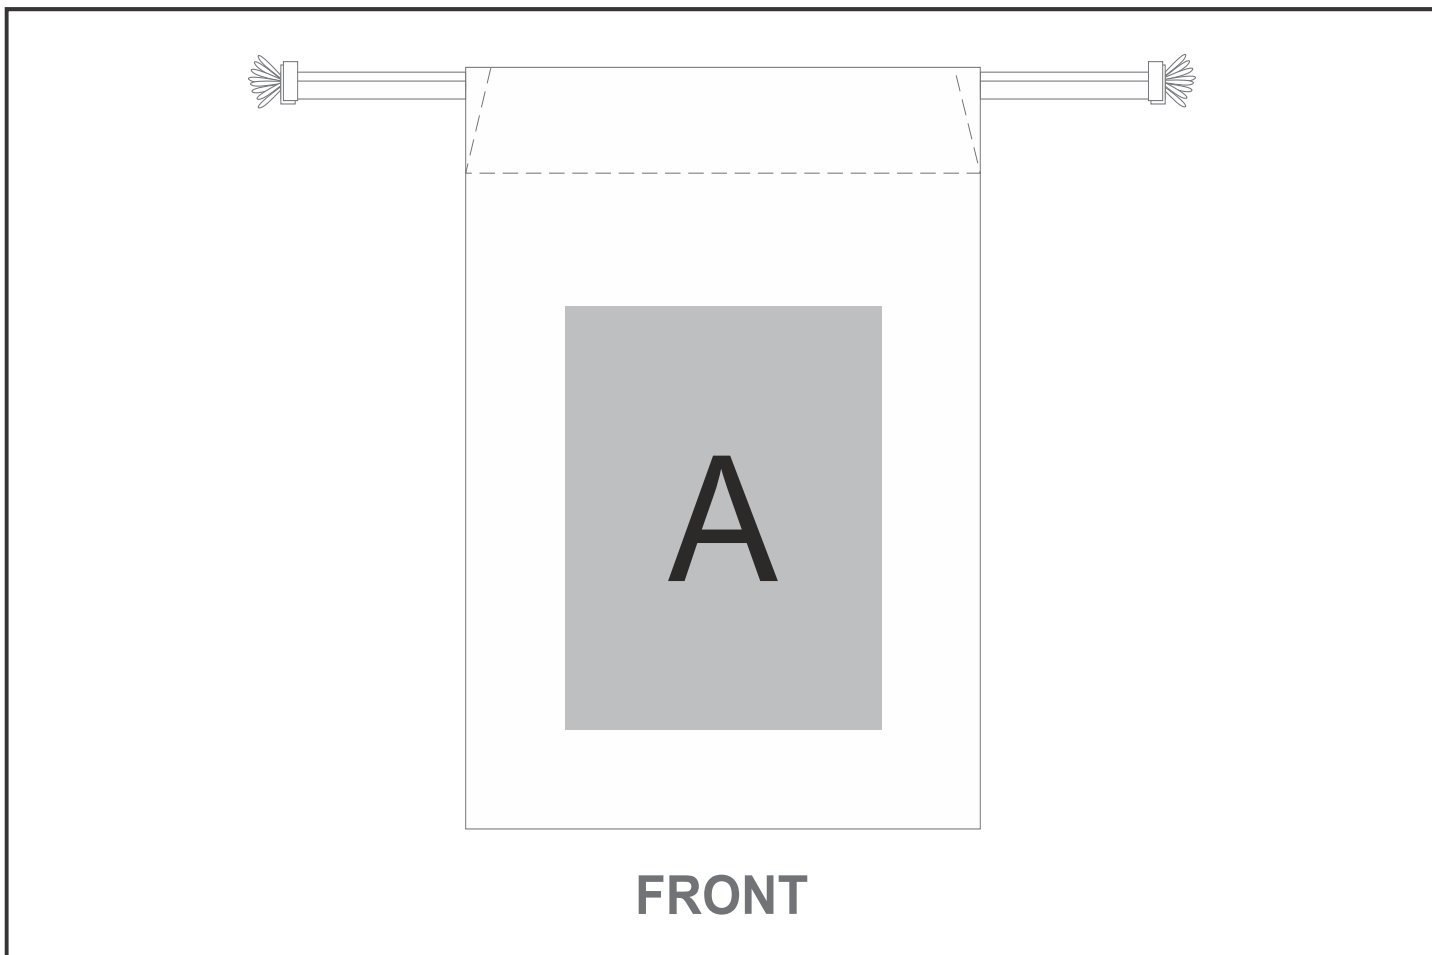

GP-AL-108-B

Altitude Alfie Pet Ball

Need to know:

Includes 1-Colour 1-Position Screen Print (setup fees apply).

- Texture of the item will affect the quality of screen print

Branding Options:

Position	Branding Method (Branding Code)	No. of Colours	Dimension
A	Screen Print (SB)	1 Colour	80mm wide x 100mm high
A	Digital Direct Transfer (DDT-D)	Full Colour	75mm wide x 100mm high
A	Digital Direct Transfer (DDT-A)	Full Colour	80mm wide x 100mm high