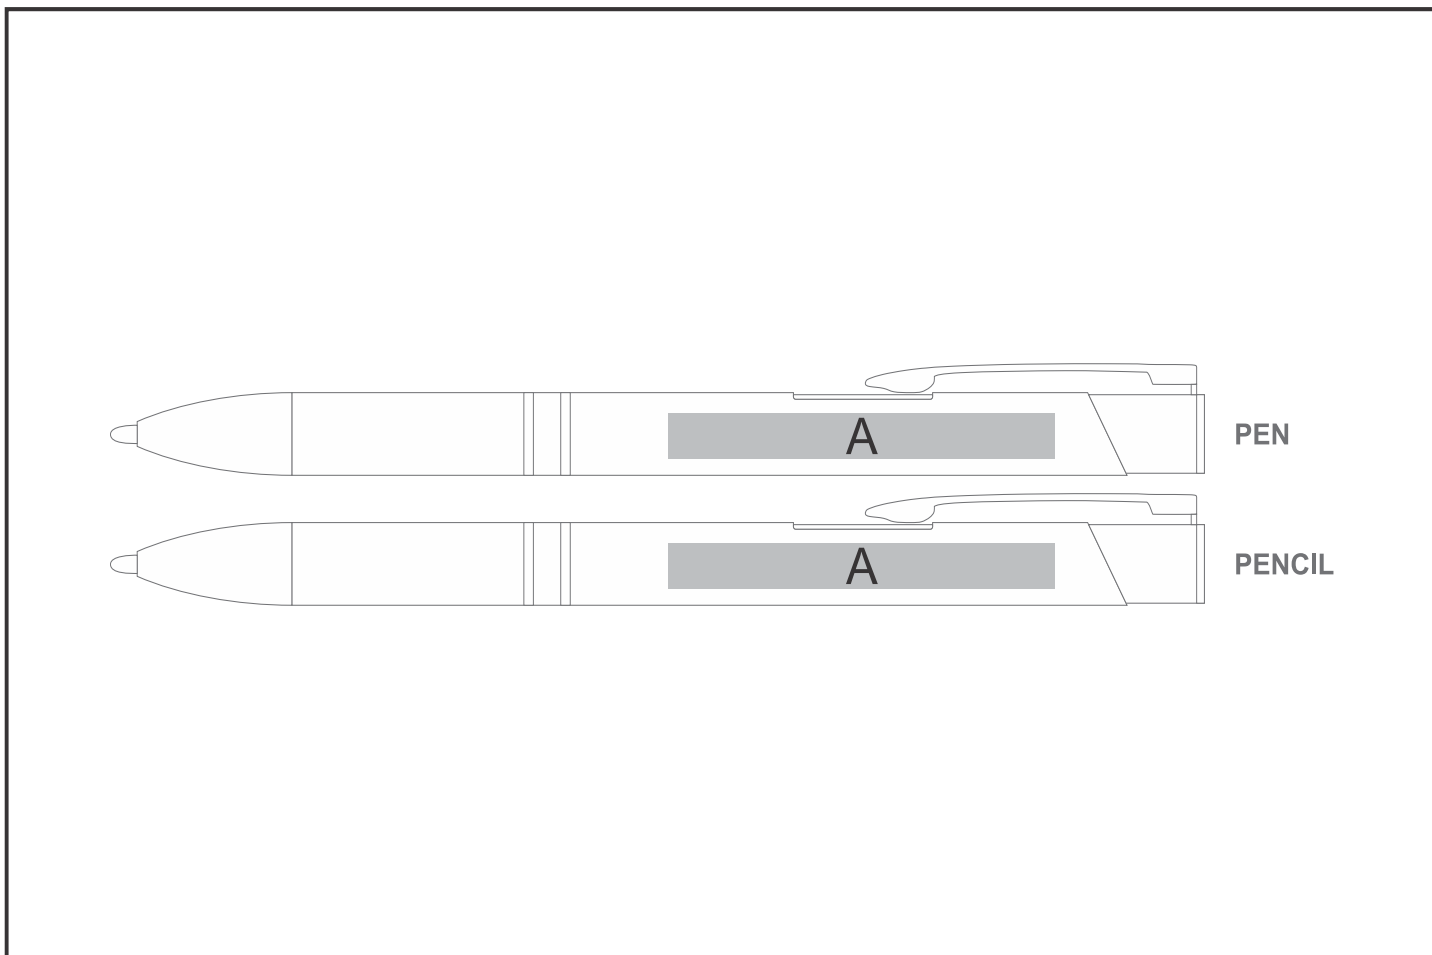

GP-AL-103-B

Altitude Panama Ball Pen & Pencil Set

Need to know:

Includes 1-Position Laser Engraving on Penset (setup fees apply)

- Laser Colour: White

Branding Options:

Position	Branding Method (Branding Code)	No. of Colours	Dimension
A	Laser Engraving (LA)	N/A	50mm wide x 5.5mm high