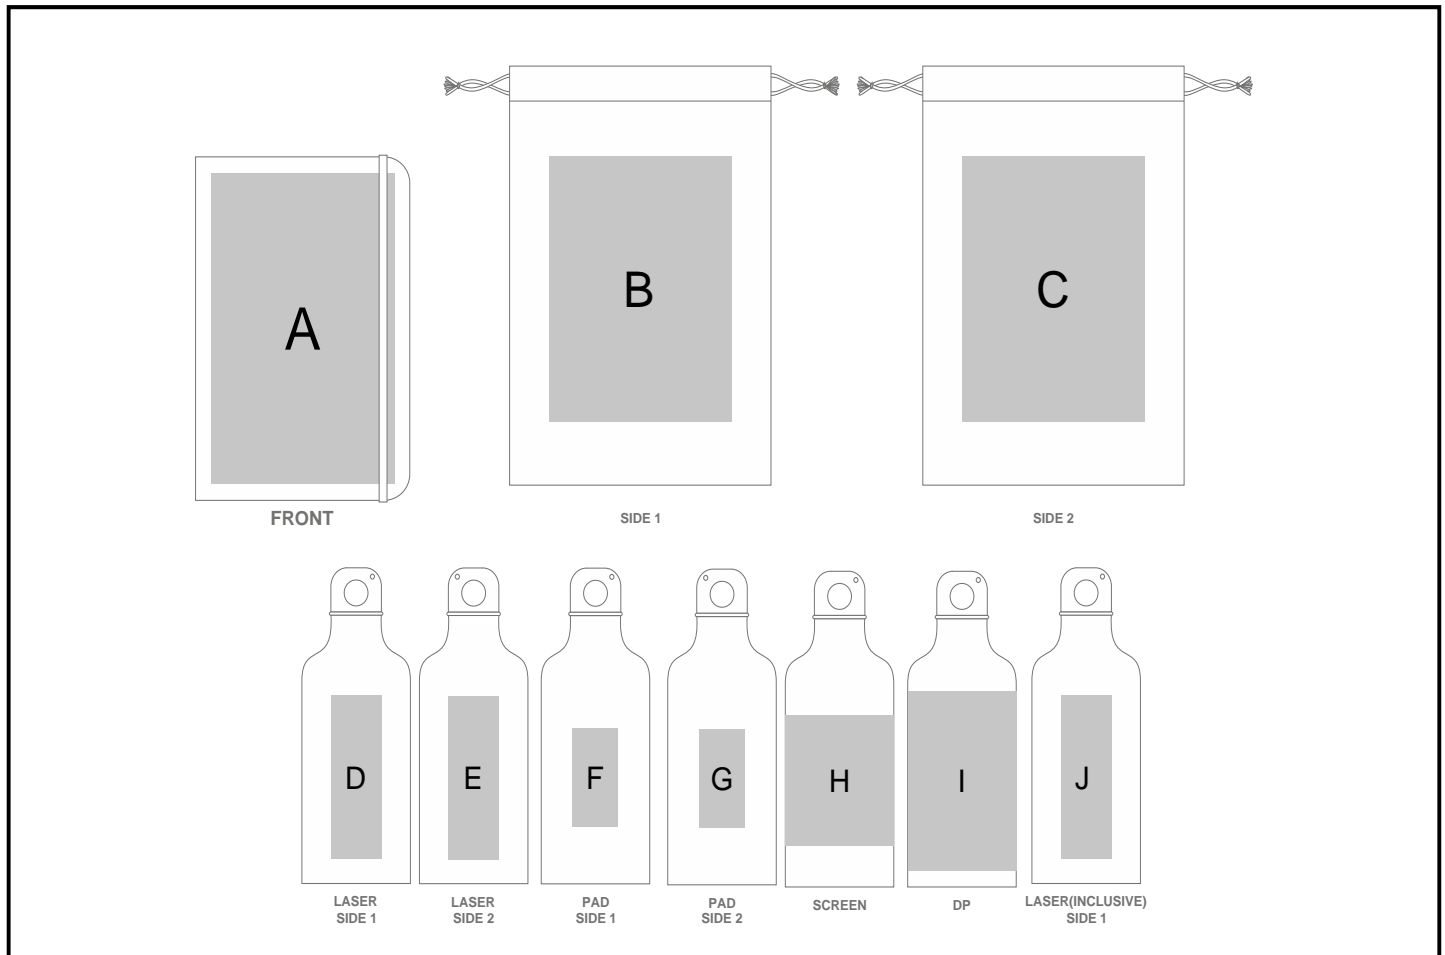

GIFTSET-7670

Cornell Gift Set - Yellow

Need to know:

- Includes 1-Colour 1-Position Screen Print on a Notebook and 1-Colour 1-Position Screen Print on a Bag AND 1-Position Laser Engraving POS J or 1-Colour 1-Position Screen Wrap on a Bottle (setup fee applies)
- No Guarantee the lid will line up with print.
- No Solid Blocks for foiling
- **Laser colour:** D, E & J - White
- When choosing the **Dome sticker** branding option, please be aware that debossing is required at an additional cost. This process creates a recess for the dome sticker to sit in, preventing it from peeling off easily
- Stickers must be within the parameters of 1600mm² or 3200mm²
- Texture of Item will affect the quality of Screen Print on Bag.
- **DP:** Full wrap around designs may have slight misalignment at the join, depending on your artwork. - Full circumference of bottle is 230mm wide

Branding Options:

Position	Branding Method (Branding Code)	No. of Colours	Dimension
A	Digital Direct Transfer (DDT-D)	Full Colour	105mm wide x 170mm high
A	Digital Direct Transfer (DDT-A)	Full Colour	105mm wide x 148mm high
A	Digital Direct Transfer (DDT-B)	Full Colour	120mm wide x 190mm high
A	Screen Print (SB)	1 Colour	105mm wide x 170mm high