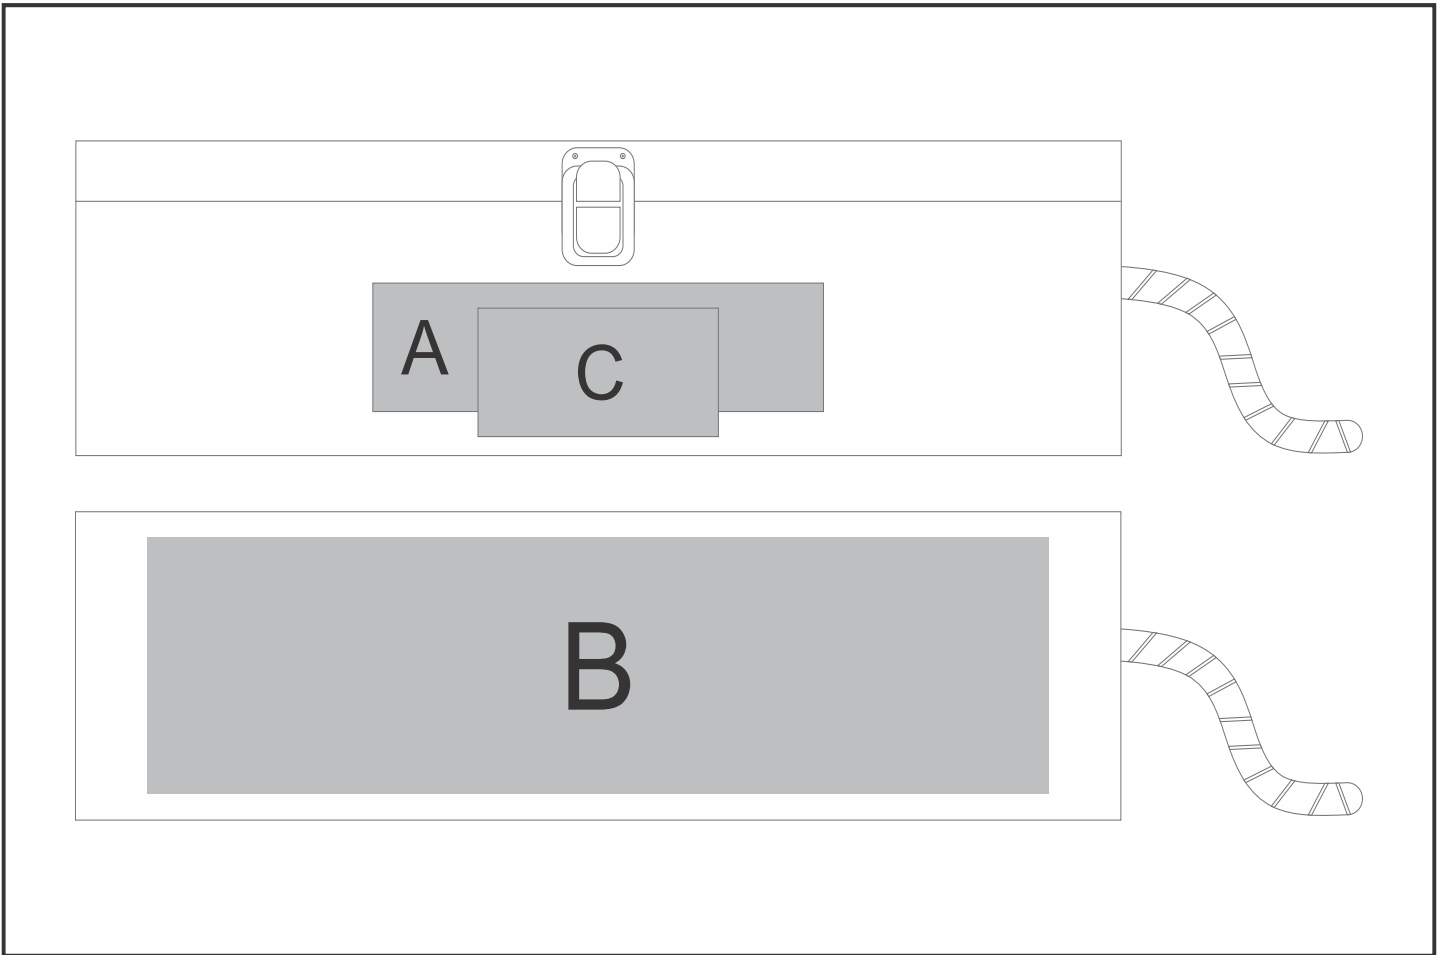

GIFTBOX-4010

Altitude Cavas Wine Box

Need to know:

Includes 1-Position Laser Engraving on POS C (setup fee applies)

- Laser Colour: Tonal.

- Due to tonal variations in the wood the laser engraving will vary from one item to the next and will likely vary in the same item.

- Texture will affect the print

Branding Options:

Position	Branding Method (Branding Code)	No. of Colours	Dimension
A	Laser Engraving (LC)	N/A	150mm wide x 40mm high
B	Laser Engraving (LC)	N/A	150mm wide x 80mm high
B	Screen Print (SB)	1 Colour	300mm wide x 80mm high

C	Laser Engraving (LC)	N/A	80mm wide x 40mm high
---	----------------------	-----	-----------------------